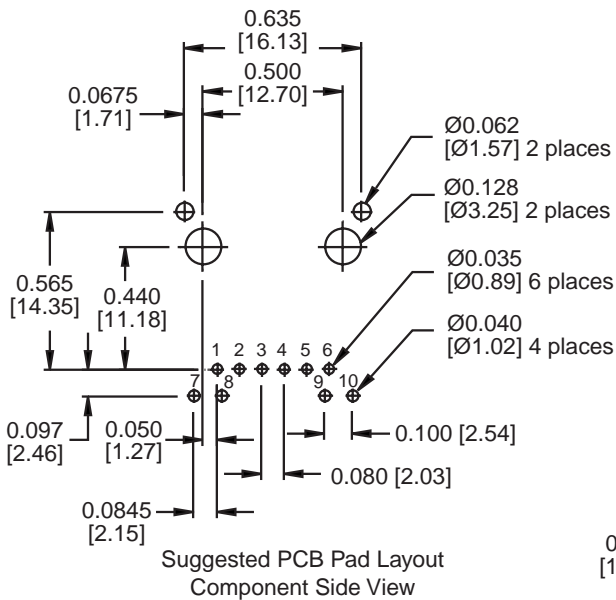

SCHEMATIC

0810-1G1T-06

- Available Options**
- Various transformer turns ratios
 - Various high voltage capacitor values
 - Various LED color combinations

BM01807

MECHANICAL

0810-1G1T-06

Dimensions are in inches [millimeters].
Standard dimension tolerance is ±0.010 [0.25] unless otherwise noted.

PAD LAYOUT

Notes

Plastic Housing	Thermoplastic, flammability rating UL 94V-0
Contacts	50 micro-inch hard gold plating
Pins	Tin-coated copper wire, DIA 0.018" [0.46]
Solderability	Per MIL Std. 202, Method 208
Metal Shield	Tin lead plated copper alloy