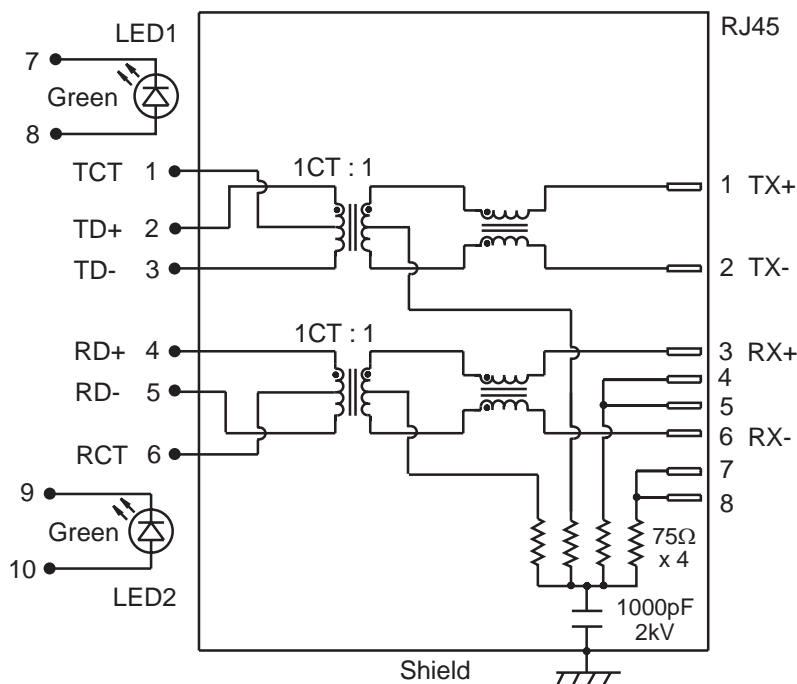

INTEGRATED CONNECTOR MODULES

10/100Base-TX AutoMDIX belMag™ with LEDs

BM01807

- Single port shielded RJ-45 connector with integrated 10/100 magnetics
- Compatible with a variety of 10/100 transceiver ICs
- Operating temperature 0° to +70° C
- Storage temperature -40° to +85° C
- Design supports AutoMDIX applications
- Complies with IEEE standards and all 10/100 Ethernet specifications including 350µH with 8mA DC bias
- Integrated design conserves valuable board space
- Minimum interwinding breakdown voltage of 1500 Vrms
- Adaptable, modular design provides higher reliability
- Reduced pin count for improved crosstalk and optimum PCB trace routing

SCHEMATIC

0810-1G1T-06

- Available Options**
- Various transformer turns ratios
 - Various high voltage capacitor values
 - Various LED color combinations

BM01807

MECHANICAL

0810-1G1T-06

Dimensions are in inches [millimeters].
Standard dimension tolerance is ±0.010 [0.25] unless otherwise noted.

PAD LAYOUT

Notes

Plastic Housing	Thermoplastic, flammability rating UL 94V-0
Contacts	50 micro-inch hard gold plating
Pins	Tin-coated copper wire, DIA 0.018" [0.46]
Solderability	Per MIL Std. 202, Method 208
Metal Shield	Tin lead plated copper alloy