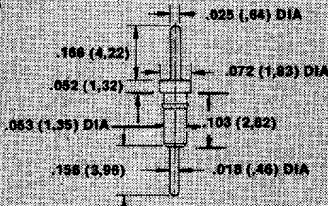

**SKETCH 1**

**SKETCH 2**

**SKETCH 3**

**Plating:** Table gives plating specifications by Termination Type and suffix Part Numbering of products using collet style pins.

Termination Type	Part No. Suffix	Specifications
Solder Tail	-10T	Contact: 100μ (2,54μm) tin minimum per MIL-T-10727 over 50μ (1,27μm) nickel per QQN-290. Body: 200μ (5,08μm) tin per MIL-T-10727 over 100μ (2,54μm) nickel per QQN-290.
	-10	Contact: 10μ (0,254μm) gold minimum per MIL-G-45204 over 50μ (1,27μm) nickel per QQN-290. Body: 200μ (5,08μm) tin per MIL-T-10727 over 100μ (2,54μm) nickel per QQN-290.
	-10H	Contact: 30μ (0,76μm) gold minimum per MIL-G-45204 over 50μ (1,27μm) nickel per QQN-290. Body: 200μ (5,08μm) tin per MIL-T-10727 over 100μ (2,54μm) nickel per QQN-290.
	-11	Contact: 10μ (0,254μm) gold minimum per MIL-G-45204 over 50μ (1,27μm) nickel per QQN-290. Body: 10μ (0,254μm) gold minimum per MIL-G-45204 over 100μ (2,54μm) nickel per QQN-290.
	-11H	Contact: 30μ (0,76μm) gold minimum per MIL-G-45204 over 50μ (1,27μm) nickel per QQN-290. Body: 10μ (0,254μm) gold minimum per MIL-G-45204 over 100μ (2,54μm) nickel per QQN-290.
Wire Wrap	-30	Contact: 30μ (0,76μm) gold minimum per MIL-G-45204 over 50μ (1,27μm) nickel per QQN-290. Body: 200μ (5,08μm) tin per MIL-T-10727 over 100μ (2,54μm) nickel per QQN-290.
	-20	Contact: 30μ (0,76μm) gold minimum per MIL-G-45204 over 50μ (1,27μm) nickel per QQN-290. Body: 200μ (5,08μm) tin per MIL-T-10727 over 100μ (2,54μm) nickel per QQN-290.
	-31	Contact: 30μ (0,76μm) gold minimum per MIL-G-45204 over 50μ (1,27μm) nickel per QQN-290. Body: 10μ (0,254μm) gold minimum per MIL-G-45204 over 100μ (2,54μm) nickel per QQN-290.
	-21	Contact: 30μ (0,76μm) gold minimum per MIL-G-45204 over 50μ (1,27μm) nickel per QQN-290. Body: 10μ (0,254μm) gold minimum per MIL-G-45204 over 100μ (2,54μm) nickel per QQN-290.