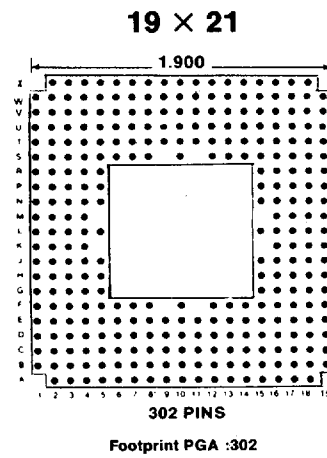

Footprint 18006

180 PINS

Footprint 18007

233 PINS

Footprint 18008

P.O. Box 130,  
Frenchtown, NJ 08825  
Phone 1-908-996-6841  
FAX 908-996-3891

20

Unit 3, Furtho Court, Towcester Rd., Old Stratford  
Milton Keynes, England MK19 6AQ  
Telephone: +44-908-260007  
Fax: +44-908-260008