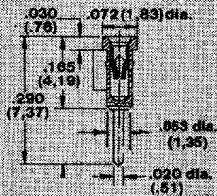

**SKETCH 1**

**SKETCH 2**

**SKETCH 3**

**Plating:** Table gives plating specifications by Termination Type and suffix Part Numbering of products using collet style pins.

Termination Type	Part No. Suffix	Specifications
Solder Tail	-10T	Contact: 100μ (2,54μm) tin minimum per MIL-T-10727 over 50μ (1,27μm) nickel per QQN-290. Body: 200μ (5,08μm) tin per MIL-T-10727 over 100μ (2,54μm) nickel per QQN-290.
	-10	Contact: 10μ (0,254μm) gold minimum per MIL-G-45204 over 50μ (1,27μm) nickel per QQN-290. Body: 200μ (5,08μm) tin per MIL-T-10727 over 100μ (2,54μm) nickel per QQN-290.
	-10H	Contact: 30μ (0,76μm) gold minimum per MIL-G-45204 over 50μ (1,27μm) nickel per QQN-290. Body: 200μ (5,08μm) tin per MIL-T-10727 over 100μ (2,54μm) nickel per QQN-290.
	-11	Contact: 10μ (0,254μm) gold minimum per MIL-G-45204 over 50μ (1,27μm) nickel per QQN-290. Body: 10μ (0,254μm) gold minimum per MIL-G-45204 over 100μ (2,54μm) nickel per QQN-290.
	-11H	Contact: 30μ (0,76μm) gold minimum per MIL-G-45204 over 50μ (1,27μm) nickel per QQN-290. Body: 10μ (0,254μm) gold minimum per MIL-G-45204 over 100μ (2,54μm) nickel per QQN-290.
Wire Wrap	-30	Contact: 30μ (0,76μm) gold minimum per MIL-G-45204 over 50μ (1,27μm) nickel per QQN-290. Body: 200μ (5,08μm) tin per MIL-T-10727 over 100μ (2,54μm) nickel per QQN-290.
	-20	Contact: 30μ (0,76μm) gold minimum per MIL-G-45204 over 50μ (1,27μm) nickel per QQN-290. Body: 200μ (5,08μm) tin per MIL-T-10727 over 100μ (2,54μm) nickel per QQN-290.
	-31	Contact: 30μ (0,76μm) gold minimum per MIL-G-45204 over 50μ (1,27μm) nickel per QQN-290. Body: 10μ (0,254μm) gold minimum per MIL-G-45204 over 100μ (2,54μm) nickel per QQN-290.
	-21	Contact: 30μ (0,76μm) gold minimum per MIL-G-45204 over 50μ (1,27μm) nickel per QQN-290. Body: 10μ (0,254μm) gold minimum per MIL-G-45204 over 100μ (2,54μm) nickel per QQN-290.