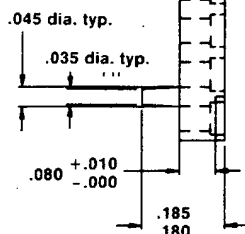

**ARIES**  
ELECTRONICS, INC.

**NOTES:**

1. All ctr dimensions are to be centered within .002 of true centerline.
2. Material is to be black, glass filled thermoplastic polyester, UL94VO rated.

Optional Four Stand-Off Posts  
.085 deep x .045 dia.  
Consult factory.