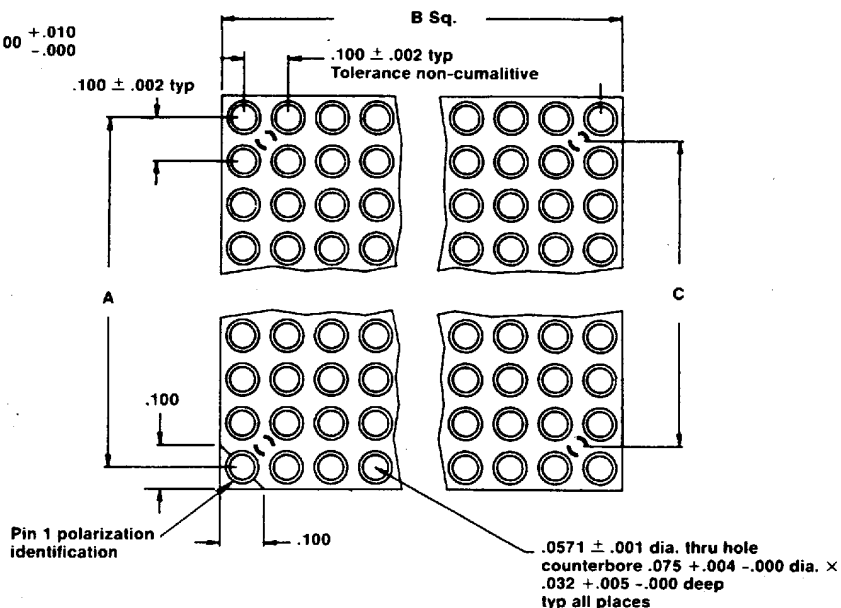

**ARIES**  
ELECTRONICS, INC.

**NOTES:**

1. All ctr dimensions are to be centered within .002 of true centerline.
2. Material is to be black, glass filled thermoplastic polyester, UL94VO rated.

Optional Four Stand-Off Posts  
.085 deep x .045 dia.  
Consult factory.