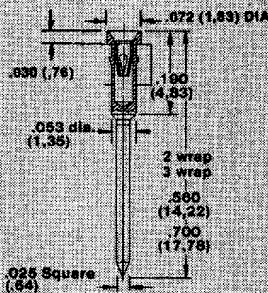

**SKETCH 1**

**SKETCH 2**

**SKETCH 3**

**Plating:** Table gives plating specifications by Termination Type and suffix Part Numbering of products using collet style pins.

Termination Type	Part No. Suffix	Specifications
Solder Tail	-10T	Contact: 100μ (2,54μm) tin minimum per MIL-T-10727 over 50μ (1,27μm) nickel per QQN-290. Body: 200μ (5,08μm) tin per MIL-T-10727 over 100μ (2,54μm) nickel per QQN-290.
	-10	Contact: 10μ (0,254μm) gold minimum per MIL-G-45204 over 50μ (1,27μm) nickel per QQN-290. Body: 200μ (5,08μm) tin per MIL-T-10727 over 100μ (2,54μm) nickel per QQN-290.
	-10H	Contact: 30μ (0,76μm) gold minimum per MIL-G-45204 over 50μ (1,27μm) nickel per QQN-290. Body: 200μ (5,08μm) tin per MIL-T-10727 over 100μ (2,54μm) nickel per QQN-290.
	-11	Contact: 10μ (0,254μm) gold minimum per MIL-G-45204 over 50μ (1,27μm) nickel per QQN-290. Body: 10μ (0,254μm) gold minimum per MIL-G-45204 over 100μ (2,54μm) nickel per QQN-290.
	-11H	Contact: 30μ (0,76μm) gold minimum per MIL-G-45204 over 50μ (1,27μm) nickel per QQN-290. Body: 10μ (0,254μm) gold minimum per MIL-G-45204 over 100μ (2,54μm) nickel per QQN-290.
Wire Wrap	-30	Contact: 30μ (0,76μm) gold minimum per MIL-G-45204 over 50μ (1,27μm) nickel per QQN-290. Body: 200μ (5,08μm) tin per MIL-T-10727 over 100μ (2,54μm) nickel per QQN-290.
	-20	Contact: 30μ (0,76μm) gold minimum per MIL-G-45204 over 50μ (1,27μm) nickel per QQN-290. Body: 200μ (5,08μm) tin per MIL-T-10727 over 100μ (2,54μm) nickel per QQN-290.
	-31	Contact: 30μ (0,76μm) gold minimum per MIL-G-45204 over 50μ (1,27μm) nickel per QQN-290. Body: 10μ (0,254μm) gold minimum per MIL-G-45204 over 100μ (2,54μm) nickel per QQN-290.
	-21	Contact: 30μ (0,76μm) gold minimum per MIL-G-45204 over 50μ (1,27μm) nickel per QQN-290. Body: 10μ (0,254μm) gold minimum per MIL-G-45204 over 100μ (2,54μm) nickel per QQN-290.