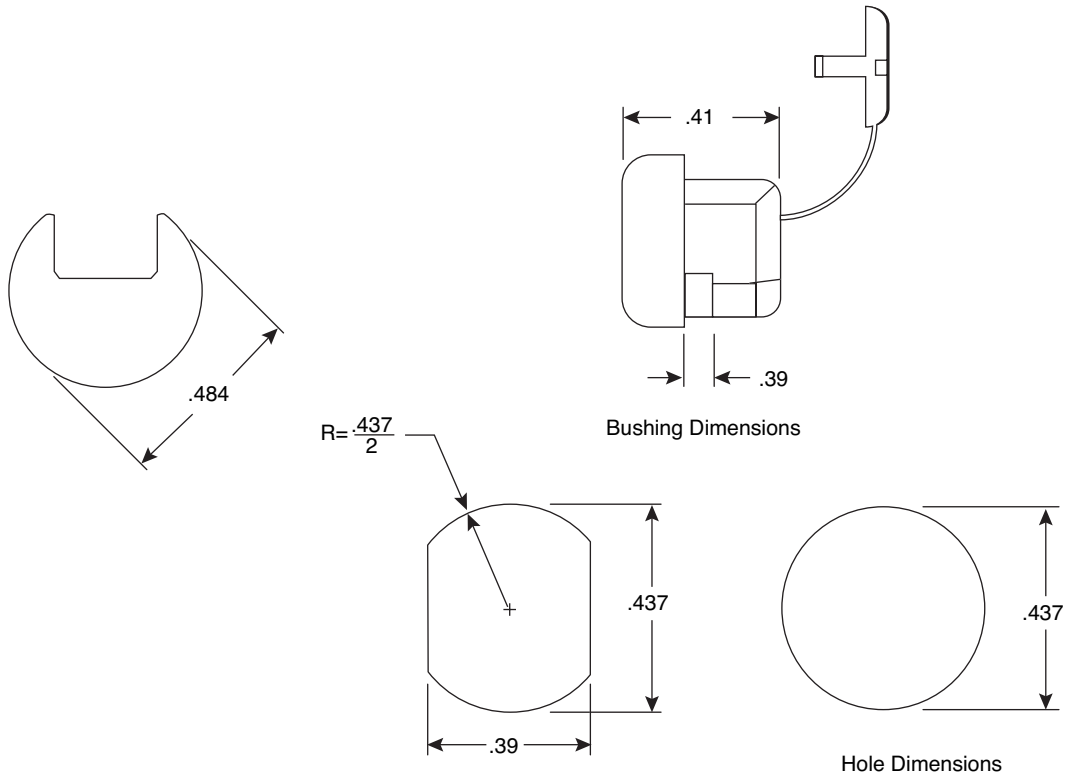

Date Last Revised: 10-24-05

DIMENSIONS: In.

SPECIFICATIONS	
Cross Section:	Flat
Cable Size:	.120 x .220
Cable Type:	SP-1, SPT-1
Gauge (SWG):	18/2, 18/2
Strap Type:	"Y"

Available from Mouser Electronics
 1-800-346-6873
 www.mouser.com