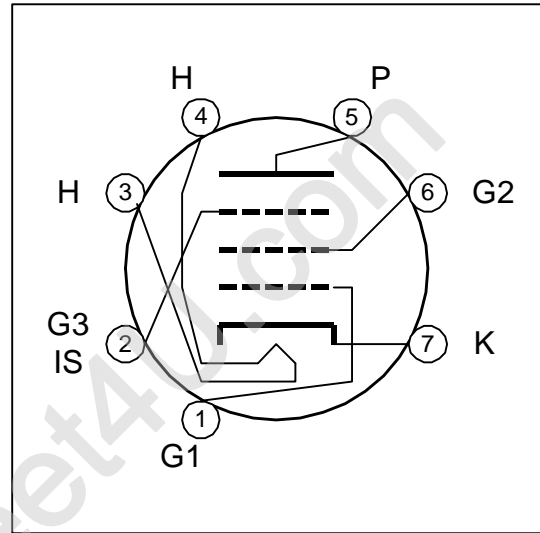

Heathkit GR-64 Receiver : Vacuum Tube Pin Diagram

6BE6

3BE6,12BE6

PENTAGRID CONVERTER

7CH

6BA6

EF93 3BA6.12BA6

REMOTE-CUTOFF PENTODE

7BK

6AV6

3AV6,4AV6,12AV6

TWIN DIODE - HIGH MU TRIODE

7BT

6AQ5A

5AQ5, 12AQ5

BEAM POWER TUBE