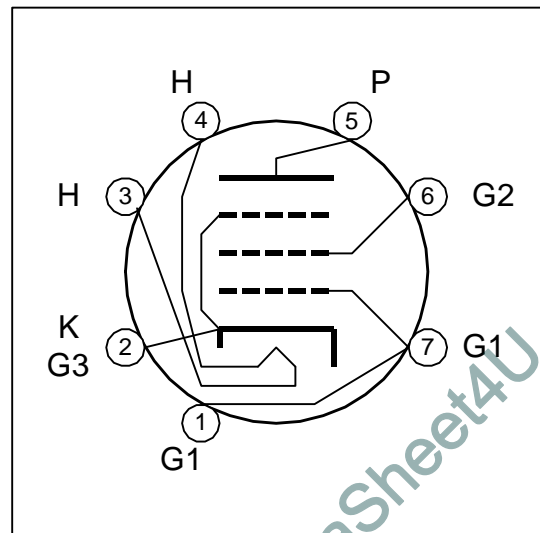

Heathkit GR-64 Receiver : Vacuum Tube Pin Diagram

6BE6

3BE6,12BE6

PENTAGRID CONVERTER

7CH

6BA6

EF93 3BA6.12BA6

REMOTE-CUTOFF PENTODE

7BK

6AV6

3AV6,4AV6,12AV6

TWIN DIODE - HIGH MU TRIODE

7BT

6AQ5A

5AQ5, 12AQ5

BEAM POWER TUBE