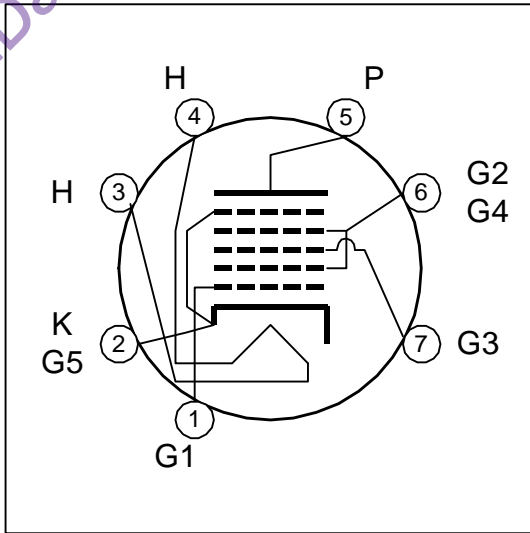

Heathkit GR-64 Receiver : Vacuum Tube Pin Diagram

6BE6

3BE6,12BE6

PENTAGRID CONVERTER

7CH

6BA6

EF93 3BA6.12BA6

REMOTE-CUTOFF PENTODE

7BK

6AV6

3AV6,4AV6,12AV6

TWIN DIODE - HIGH MU TRIODE

7BT

6AQ5A

5AQ5, 12AQ5

BEAM POWER TUBE