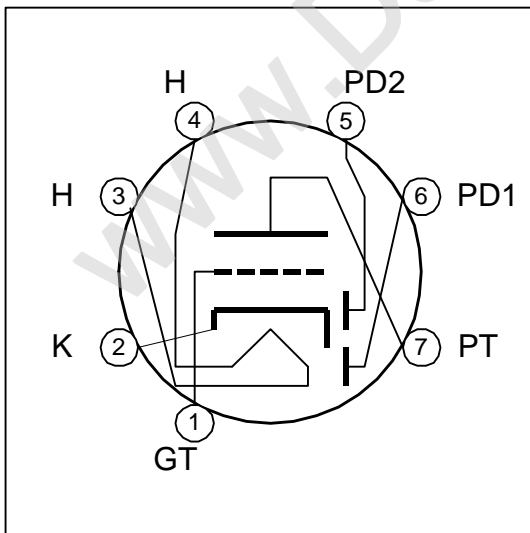

Heathkit GR-64 Receiver : Vacuum Tube Pin Diagram

6BE6

3BE6,12BE6

PENTAGRID CONVERTER

7CH

6BA6

EF93 3BA6.12BA6

REMOTE-CUTOFF PENTODE

7BK

6AV6

3AV6,4AV6,12AV6

TWIN DIODE - HIGH MU TRIODE

7BT

6AQ5A

5AQ5, 12AQ5

BEAM POWER TUBE