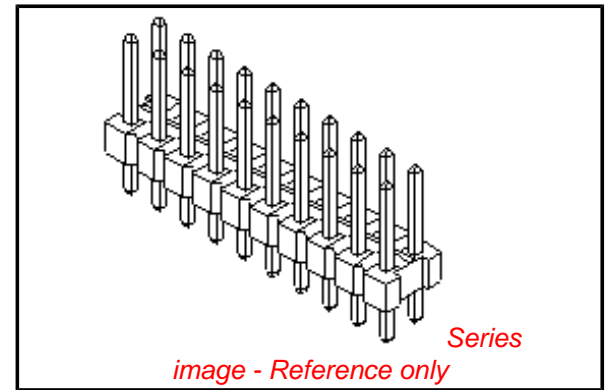

This document was generated on 03/29/2010

PLEASE CHECK WWW.MOLEX.COM FOR LATEST PART INFORMATION

Part Number: [0010897321](#)
Status: **Active**
Description: 2.54mm (.100") Pitch C-Grid® Breakaway Header, Dual Row, Vertical, High Temperature, 32 Circuits, Tin (Sn) Plating, 2.72mm (.107") PC Tail Length

Documents:

[3D Model](#) [Product Specification PS-70280 \(PDF\)](#)
[Drawing \(PDF\)](#) [RoHS Certificate of Compliance \(PDF\)](#)

Agency Certification

CSA LR19980
 UL E29179

General

Product Family PCB Headers
 Series [70280](#)
 Application Board-to-Board, Wire-to-Board
 Product Name C-Grid®

Physical

Breakaway Yes
 Circuits (Loaded) 32
 Circuits (maximum) 32
 Color - Resin Black
 Durability (mating cycles max) 25
 First Mate / Last Break No
 Flammability 94V-0
 Glow-Wire Compliant No
 Guide to Mating Part No
 Keying to Mating Part None
 Lock to Mating Part None
 Material - Metal Copper Alloy
 Material - Plating Mating Tin
 Material - Plating Termination Tin
 Material - Resin High Temperature Thermoplastic
 Number of Rows 2
 Orientation Vertical
 PC Tail Length (in) 0.110 In
 PC Tail Length (mm) 2.79 mm
 PCB Locator No
 PCB Retention None
 PCB Thickness Recommended (in) 0.062 In
 PCB Thickness Recommended (mm) 1.60 mm
 Packaging Type Bag
 Pitch - Mating Interface (in) 0.100 In
 Pitch - Mating Interface (mm) 2.54 mm
 Plating min: Mating (µin) 152.4
 Plating min: Mating (µm) 3.81
 Plating min: Termination (µin) 152.4
 Plating min: Termination (µm) 3.81
 Polarized to Mating Part No
 Polarized to PCB No
 Shrouded No
 Stackable Yes
 Temperature Range - Operating -40°C to +105°C
 Termination Interface: Style Through Hole