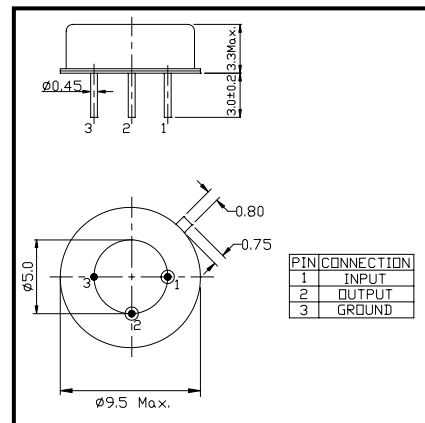

Dimension

Hong Kong X'tals Limited
Hong Kong Automotive X'tals Limited

UNIT H-1, 22/F., SHIELD INDUSTRIAL CENTRE, 84-92 CHAI WAN KOK STREET, TSUEN WAN, NEW TERRITORIES, HONG KONG
TEL: (852)-2412-0121 FAX: (852) 2498 5980 EMAIL: hkxtals@hongkongcrystal.com Web page: http://www.hongkongcrystal.com