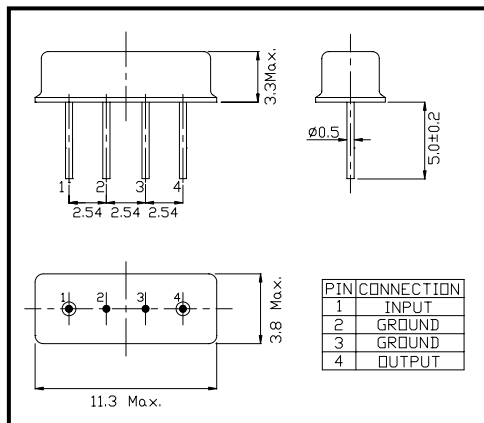

Dimension

Hong Kong X'tals Limited
Hong Kong Automotive X'tals Limited

UNIT H-1, 22/F., SHIELD INDUSTRIAL CENTRE, 84-92 CHAI WAN KOK STREET, TSUEN WAN, NEW TERRITORIES, HONG KONG
TEL: (852)-2412-0121 FAX: (852) 2498 5980 EMAIL: hkxtals@hongkongcrystal.com Web page: http://www.hongkongcrystal.com