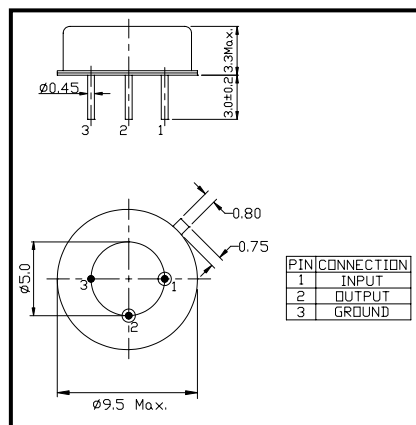

Dimension

Hong Kong X'tals Limited
Hong Kong Automotive X'tals Limited

UNIT H-1, 22/F., SHIELD INDUSTRIAL CENTRE, 84-92 CHAI WAN KOK STREET, TSUEN WAN, NEW TERRITORIES, HONG KONG
TEL: (852)-2412-0121 FAX: (852) 2498 5980 EMAIL: hkxtals@hongkongcrystal.com Web page: http://www.hongkongcrystal.com