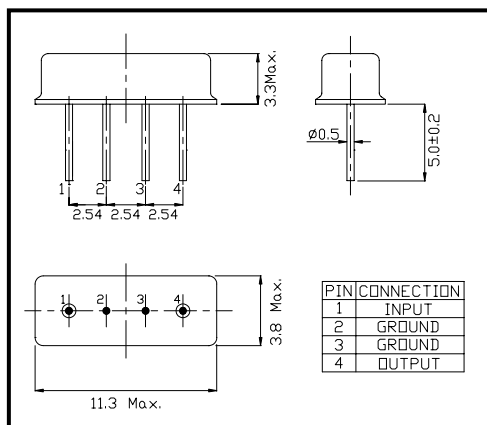

Dimension

Hong Kong X'tals Limited
Hong Kong Automotive X'tals Limited

UNIT H-1, 22/F., SHIELD INDUSTRIAL CENTRE, 84-92 CHAI WAN KOK STREET, TSUEN WAN, NEW TERRITORIES, HONG KONG
TEL: (852)-2412-0121 FAX: (852) 2498 5980 EMAIL: hkxtals@hongkongcrystal.com Web page: http://www.hongkongcrystal.com