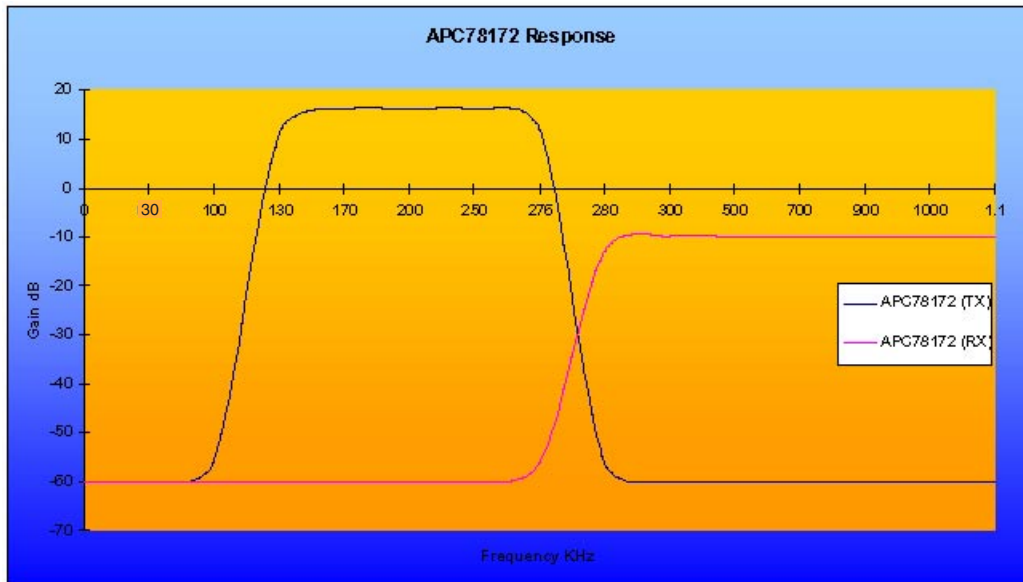

FREQUENCY RESPONSE