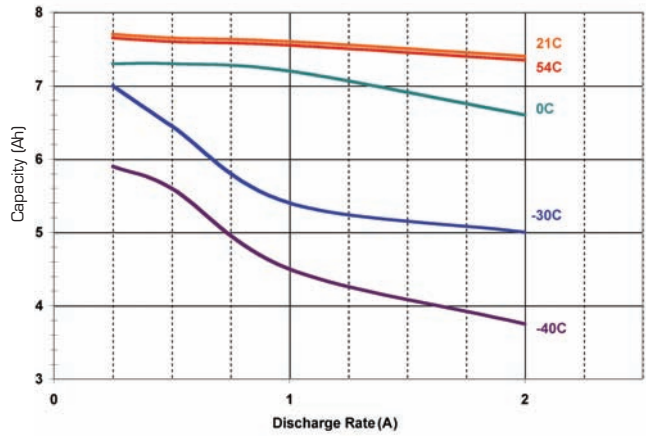

BA 5600 A/U dimensions

*All measurements in inches

Electrical schematic

Capacity vs rate at various temperatures

2 A discharge typical curves at various temperatures

Typical discharge curves at various rates at +21°C/+70°F