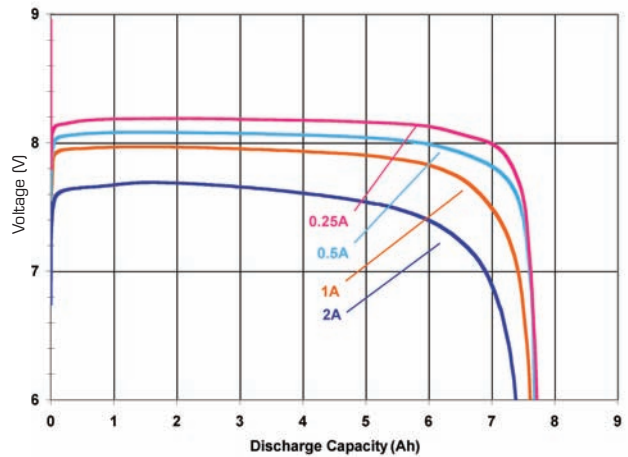

BA 5600 A/U dimensions

*All measurements in inches

Electrical schematic

Capacity vs rate at various temperatures

2 A discharge typical curves at various temperatures

Typical discharge curves at various rates at +21°C/+70°F