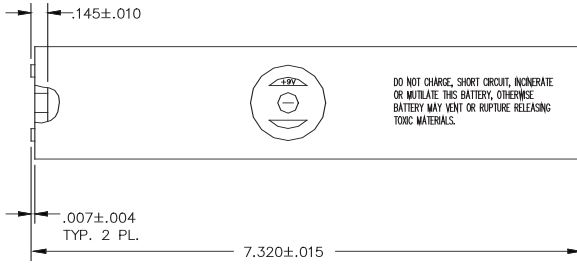

BA 5600 A/U dimensions

*All measurements in inches

Electrical schematic

Capacity vs rate at various temperatures

2 A discharge typical curves at various temperatures

Typical discharge curves at various rates at +21°C/+70°F