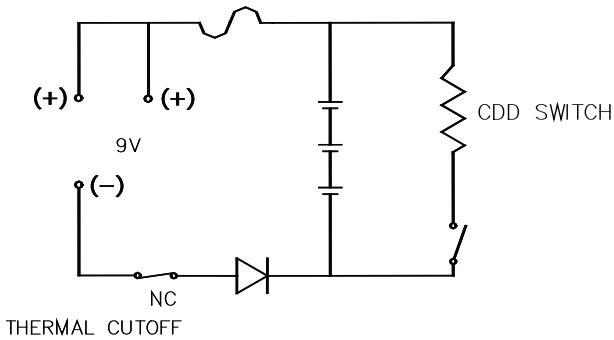

BA 5600 A/U dimensions

*All measurements in inches

Electrical schematic

Capacity vs rate at various temperatures

2 A discharge typical curves at various temperatures

Typical discharge curves at various rates at +21°C/+70°F