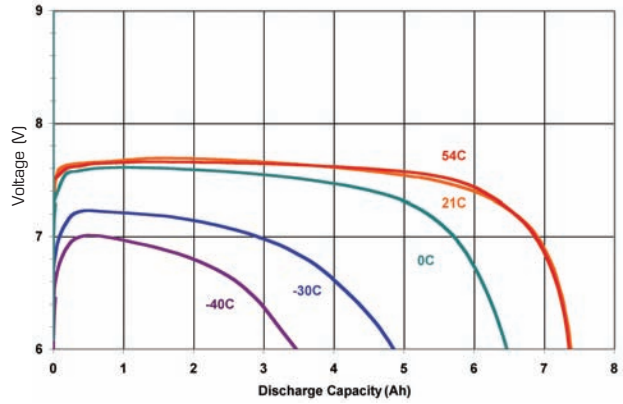

BA 5600 A/U dimensions

*All measurements in inches

Electrical schematic

Capacity vs rate at various temperatures

2 A discharge typical curves at various temperatures

Typical discharge curves at various rates at +21°C/+70°F