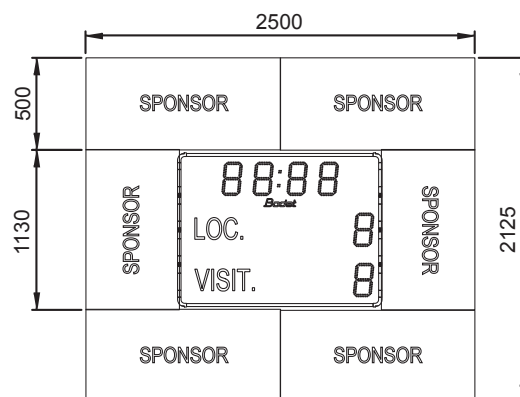

BT 2025 Classic + Peripheral advertising panels

SUPPORTS

- The support A is used with a BT 2025 Classic with or without advertising panel in all zones of wind from 1 to 4.
- The support B is used with a BT 2025 Classic with or without advertising panel in zone 5.