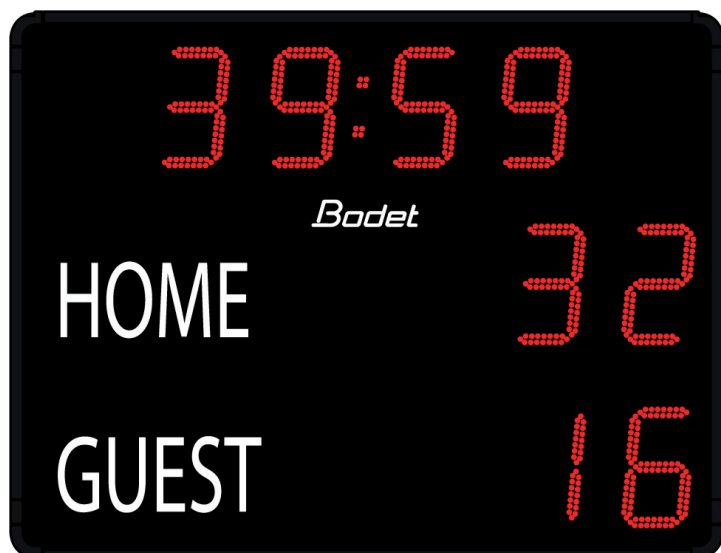

BT 2025 Classic V2

The BT2000 scoreboard range is aimed at time keeping and scoring of sport events in stadiums.

DISPLAY

- Timer display in minutes and seconds or time display.
- Scores from 0 to 99.
- Digit size : 25 cm.
- Readability : 120 m.

STANDARD KEYBOARD ALPHA SCORE

- For use under shelter or in the press room.
- Wireless communication.
- Time display of the time beside the game.
- Power supply : 230V with battery power reserve.

PORTABLE KEYBOARD POCKET

- For outdoor use.
- Very easy to use.
- Horn for rugby (option).
- Time display of the time beside the game.
- Wireless communication.
- Power supply : 9V battery.