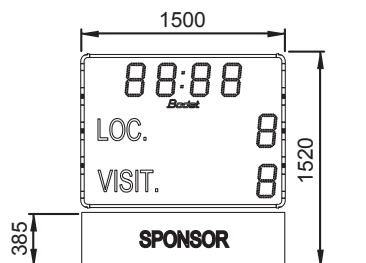

BT 2025 Classic + Advertising panel