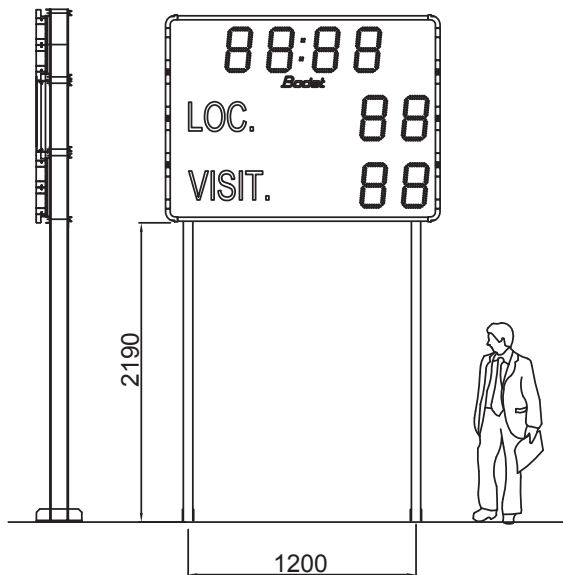

Support A

BT 2025 Classic Z1 to Z4