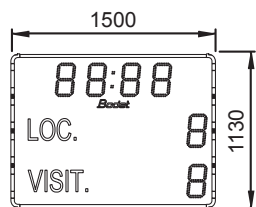

BT 2025 Classic V2

DIMENSIONS

BT 2025 Classic