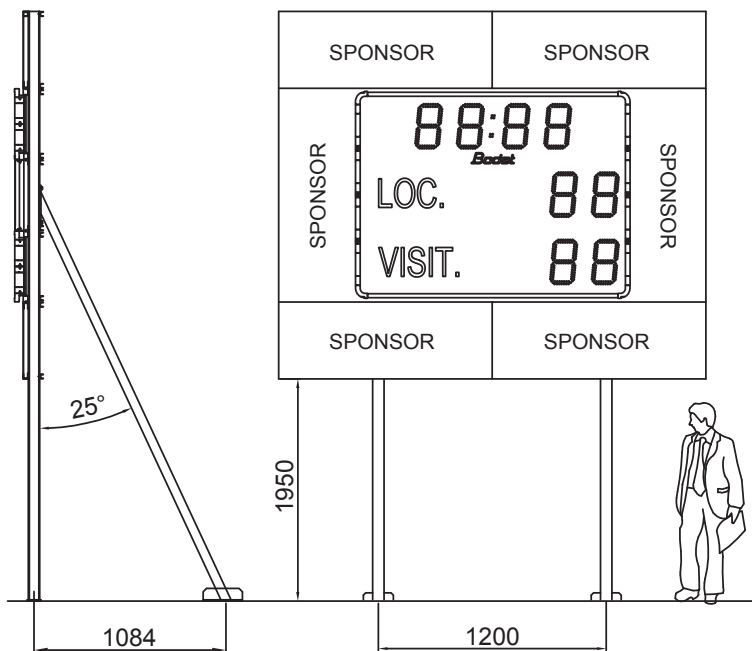

Support B

BT 2025 Classic Z5

BT 2025 Classic + Advertising panel Z1 to Z5

BT 2025 Classic + Peripheral advertising panels Z1 to Z5

	Normal speed	Extreme speed
Zone 1	102,9 km/h	136,1 km/h
Zone 2	112,7 km/h	149,1 km/h
Zone 3	126,0 km/h	166,6 km/h
Zone 4	138,0 km/h	182,6 km/h
Zone 5	174,6 km/h	230,9 km/h

www.bodet.com