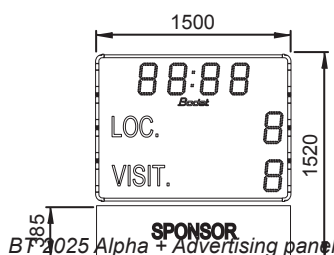

BT 2025 Alpha V2

DISPLAY

BT2025 Alpha	Number of Digits	Height of Digits	LED Colour
Game clock (mm:ss) or Local time (hh:mm) or Temperature	4	25 cm	
Score (0 to 99)	2 per team	25 cm	
Teams' names	7 characters (standard font)	24 cm	

TECHNICAL CHARACTERISTICS

	Dimensions L x H x D (mm)	Weight	Construction	Protection Index	Viewing distance	Viewing angle
BT2025 Alpha	1500 x 1130 x 84,5	40 kg	Aluminium casing with protective front glass cover	IP54 IK07	120 m	160°
	Power supply		Electrical protection	Operating temperature range		
BT2025 Alpha	230V - 50/60Hz		16 A Circuit breaker	-20 to +50°C		
	Power supply		Communication with scoreboard	Use		
Alphascore keyboard	230V AC adapter		Wired or 868 MHz HF Radio	Indoor or under shelter		

REFERENCES

- BT2025 Alpha scoreboard: .....915148 (keyboard not included).
- Support: .....consult with BODET.

Support A
BT 2025 Alpha Z1 to Z4