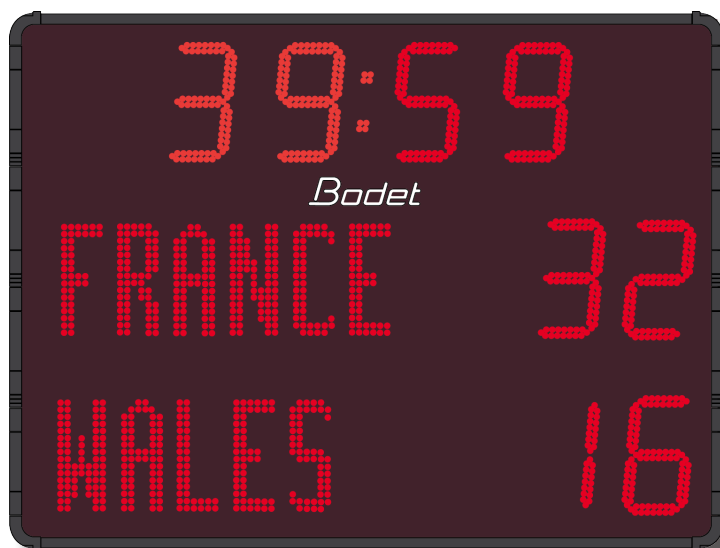

BT 2025 Alpha V2

Alphascore keyboard

Indoor or outdoor multisport scoreboard

DESCRIPTION

- High luminosity SMD LED technology.
- Luminosity adjustment from the keyboard at any time during the game.
- Programmable team's name from the Alphascore keyboard (7 characters max with standard font).
- Wired or HF radio (868 MHz) communication.
- Tropicalised electronics.
- **Option: temperature probe.**

CERTIFICATIONS AND STANDARD CONFORMITY

- IR&TTE (radio).
- CE marking.
- Electromagnetic compatibility (CEM).
- Low voltage.

www.bodet-sport.com