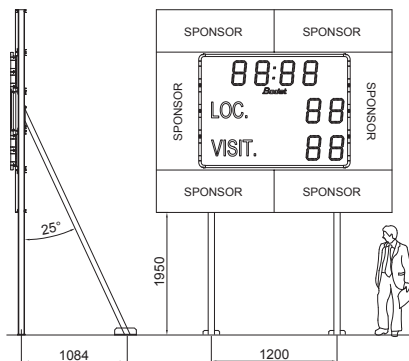

Support B
BT 2025 Alpha Z5
BT 2025 Alpha + Advertising panel Z1 to Z5
BT 2025 Alpha + Peripheral advertising panels Z1 to Z5

	Normal wind speed	Extreme wind speed
Zone 1	102,9 km/h	136,1 km/h
Zone 2	112,7 km/h	149,1 km/h
Zone 3	126,0 km/h	166,6 km/h
Zone 4	138,0 km/h	182,6 km/h
Zone 5	174,6 km/h	230,9 km/h