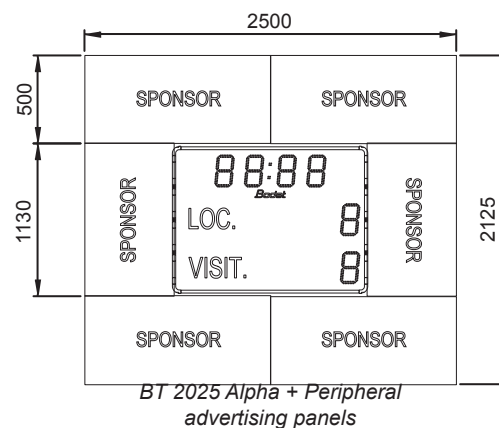

BT 2025 Alpha V2

DISPLAY

BT2025 Alpha	Number of Digits	Height of Digits	LED Colour
Game clock (mm:ss) or Local time (hh:mm) or Temperature	4	25 cm	
Score (0 to 99)	2 per team	25 cm	
Teams' names	7 characters (standard font)	24 cm	

TECHNICAL CHARACTERISTICS

	Dimensions L x H x D (mm)	Weight	Construction	Protection Index	Viewing distance	Viewing angle
BT2025 Alpha	1500 x 1130 x 84,5	40 kg	Aluminium casing with protective front glass cover	IP54 IK07	120 m	160°
	Power supply		Electrical protection	Operating temperature range		
BT2025 Alpha	230V - 50/60Hz		16 A Circuit breaker	-20 to +50°C		
	Power supply		Communication with scoreboard	Use		
Alphascore keyboard	230V AC adapter		Wired or 868 MHz HF Radio	Indoor or under shelter		

REFERENCES

- BT2025 Alpha scoreboard: .....915148 (keyboard not included).
- Support: .....consult with BODET.

Support A
BT 2025 Alpha Z1 to Z4