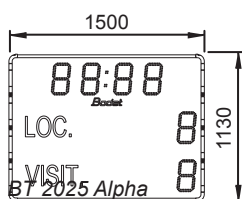

BT 2025 Alpha V2

DISPLAY

BT2025 Alpha	Number of Digits	Height of Digits	LED Colour
Game clock (mm:ss) or Local time (hh:mm) or Temperature	4	25 cm	
Score (0 to 99)	2 per team	25 cm	
Teams' names	7 characters (standard font)	24 cm	

TECHNICAL CHARACTERISTICS

	Dimensions L x H x D (mm)	Weight	Construction	Protection Index	Viewing distance	Viewing angle
BT2025 Alpha	1500 x 1130 x 84,5	40 kg	Aluminium casing with protective front glass cover	IP54 IK07	120 m	160°
	Power supply		Electrical protection	Operating temperature range		
BT2025 Alpha	230V - 50/60Hz		16 A Circuit breaker	-20 to +50°C		
	Power supply		Communication with scoreboard	Use		
Alphascore keyboard	230V AC adapter		Wired or 868 MHz HF Radio	Indoor or under shelter		

REFERENCES

- BT2025 Alpha scoreboard: .....915148 (keyboard not included).
- Support: .....consult with BODET.

Support A
BT 2025 Alpha Z1 to Z4