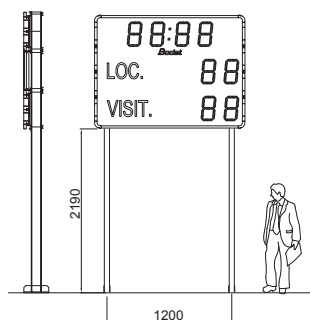

BT 2025 Alpha V2

DISPLAY

BT2025 Alpha	Number of Digits	Height of Digits	LED Colour
Game clock (mm:ss) or Local time (hh:mm) or Temperature	4	25 cm	
Score (0 to 99)	2 per team	25 cm	
Teams' names	7 characters (standard font)	24 cm	

TECHNICAL CHARACTERISTICS

	Dimensions L x H x D (mm)	Weight	Construction	Protection Index	Viewing distance	Viewing angle
BT2025 Alpha	1500 x 1130 x 84,5	40 kg	Aluminium casing with protective front glass cover	IP54 IK07	120 m	160°
	Power supply		Electrical protection	Operating temperature range		
BT2025 Alpha	230V - 50/60Hz		16 A Circuit breaker	-20 to +50°C		
	Power supply		Communication with scoreboard	Use		
Alphascore keyboard	230V AC adapter		Wired or 868 MHz HF Radio	Indoor or under shelter		

REFERENCES

- BT2025 Alpha scoreboard: .....915148 (keyboard not included).
- Support: .....consult with BODET.

Support A
BT 2025 Alpha Z1 to Z4