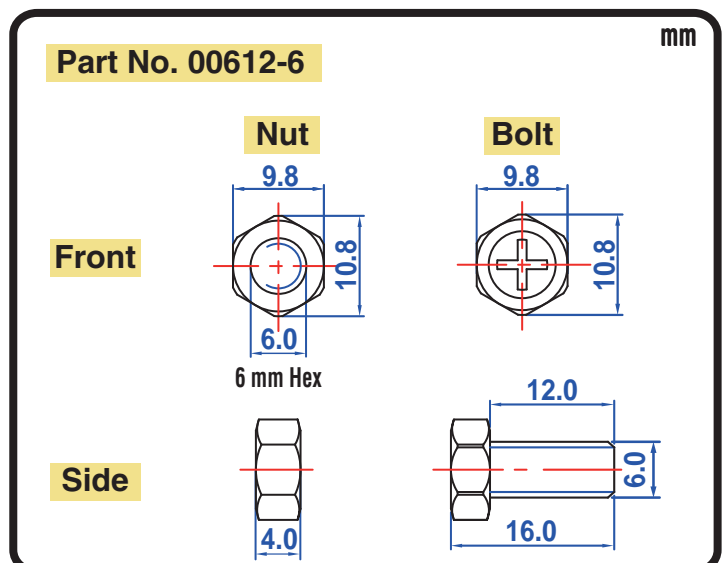

Nut & Bolt Hardware Kits

International Sales Division
4F-5, No. 123, Sec. 3, Taichung Port Road,
Taichung, 40767 Taiwan, R.O.C.
Tel : 886-4-2358-0578
Fax : 886-4-2358-0059
E-mail : sales@yacht-battery.com

Alpharetta Office
#429, 12460 Crabapple Road, Suite 202,
Alpharetta, GA 30004, U.S.A.
Tel : 1-678-580-0504
Fax : 1-888-456-5695
E-mail : Chuck.Fowler@yacht-battery.com

Pennsylvania Office
93 S. Sunrise Lane, Boyertown,
PA 19512, U.S.A.
Tel : 1-610-689-0443
Fax : 1-888-373-6466
E-mail : Dave.Beidler@yacht-battery.com