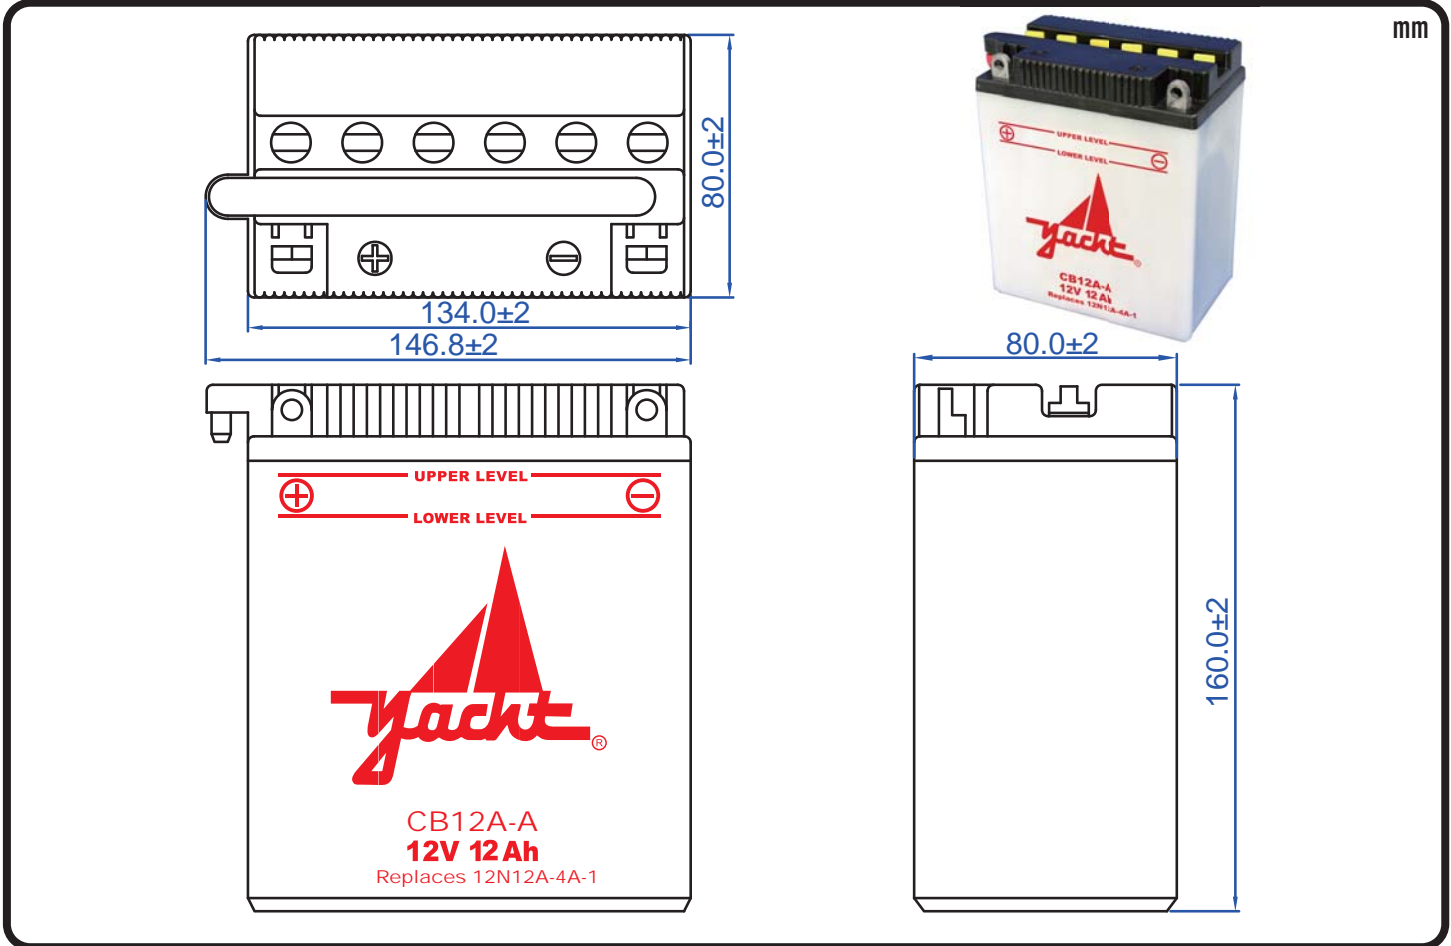

## CB12A-A 12V 12AH(10HR)

**JIS JIS**  
D5302 C8702

### Specification

BATTERY TYPE NUMBER	VOLTAGE (V)	CAPACITY AH (10HR)	MAXIMUM DIMENSIONS						WEIGHT			
			MILLIMETERS (±2 mm)			INCHES (±1/16 in)			BATTERY ONLY		INCLUDE ACID AND PACKAGE	
			L	W	H	L	W	H	Kg	Lbs	Kg	Lbs
CB12A-A	12	12	134	80	160	5 1/4	3 1/8	6 5/16	3.27	7.20	4.41	9.71

### Dimension