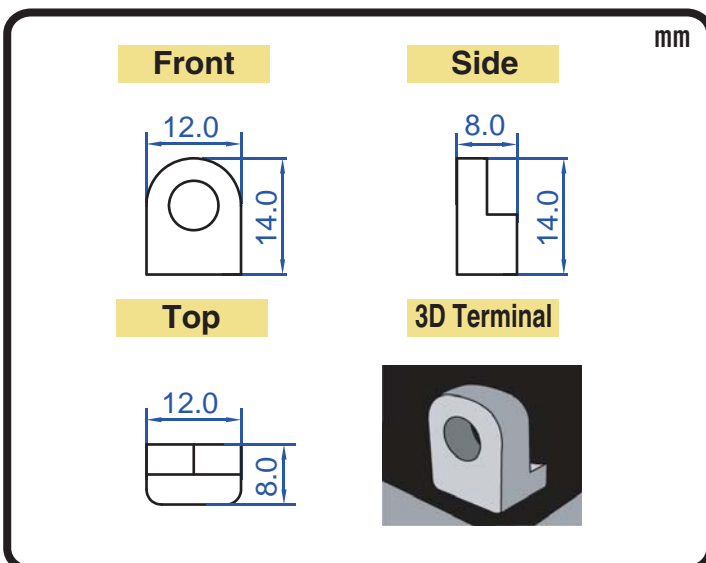

Terminal Configuration