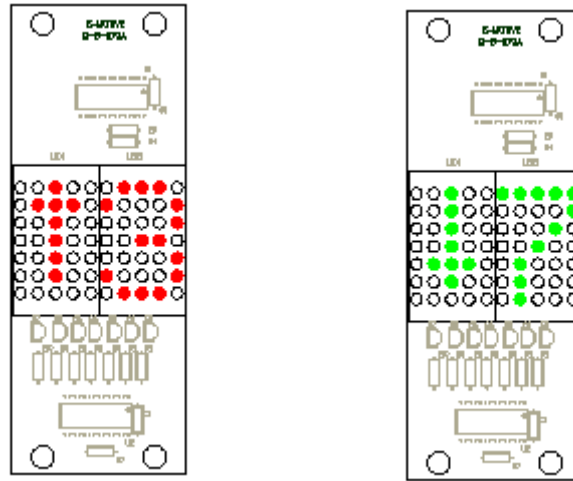

Layout

Dimension

Specification

Display Specification	
Interface	4 – Wire Connection
Display Screen Size (mm)	44.68 (W) X 39 (H)
Physical PCB Size (mm)	122(W) X 39(H) X 44(D)
Number of LED Dots	7 rows X 10 columns
Dot Size/Diameter (mm)	3.0
Dot Pitch (mm)	4.57
Choice of Colour	Red, Green or Amber
Operating Free-air Temperature Range	-20°C to 50°C
Storage Temperature Range	-25°C to 55°C
Humidity	0% to 95% non condensing
Supply Voltage	24V [Tol. ±20%]
Supply Current	0.068A

For more detail information, please contact :

Worldwide Headquarters

Block192 Pandan Loop
#05-01 Pantech Industrial Complex
Singapore 128381
Tel : +65 6776 4111
Fax : +65 6774 7555
Website : www.emotive.com.sg
e-mail : sales@emotive.com.sg

HALMA GROUP
COMPANY

North America Headquarters

E-Motive USA

125 Ricefield Lane
Hauppauge, New York 11788
USA
Tel : +1 631 864 2657
Toll-free : +1 877 366 8483
Fax : +1 631 864 2631
Website : www.emotiveusa.com
e-mail : sales@emotiveusa.com

China Branch Office

E-Motive CHINA

ith Floor, #75 Building
066 Qin Zhou Bei Road
Shanghai 200233, China
Tel : +86 21 6495 3748
Fax : +86 21 6485 9264
Website : www.emotive.com.sg
e-mail : sales@emotive.com.sg