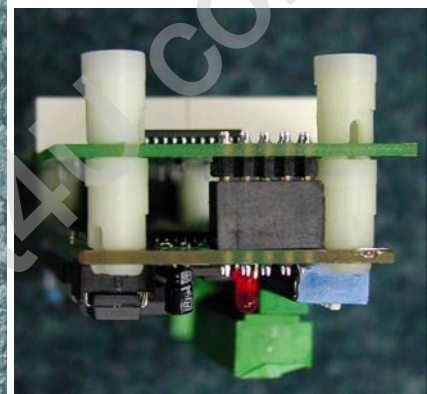

### SPECIFICATION DATA

FRONT VIEW

BACK VIEW

TOP VIEW

SIDE VIEW

### Description

Compact LED Dot Matrix Display (CD3010 series) provides option for serial or parallel connection.

Configuration of the floor legends and arrows are done with a user friendly configuration software provided.

### Features

- Option for 4-wire serial system, or 10 opto-isolated inputs
- Display up to 1 digit and 1 directional arrow
- PCB vertical mounting
- Display scrolling long messages
- Choices of Red, Green, or Amber

# Specification

Display Specification	
Interface	4 – Wire Connection
Display Screen Size (mm)	44.68 (W) X 39 (H)
Physical PCB Size (mm)	122(W) X 39(H) X 44(D)
Number of LED Dots	7 rows X 10 columns
Dot Size/Diameter (mm)	3.0
Dot Pitch (mm)	4.57
Choice of Colour	Red, Green or Amber
Operating Free-air Temperature Range	-20°C to 50°C
Storage Temperature Range	-25°C to 55°C
Humidity	0% to 95% non condensing
Supply Voltage	24V [Tol. ±20%]
Supply Current	0.068A