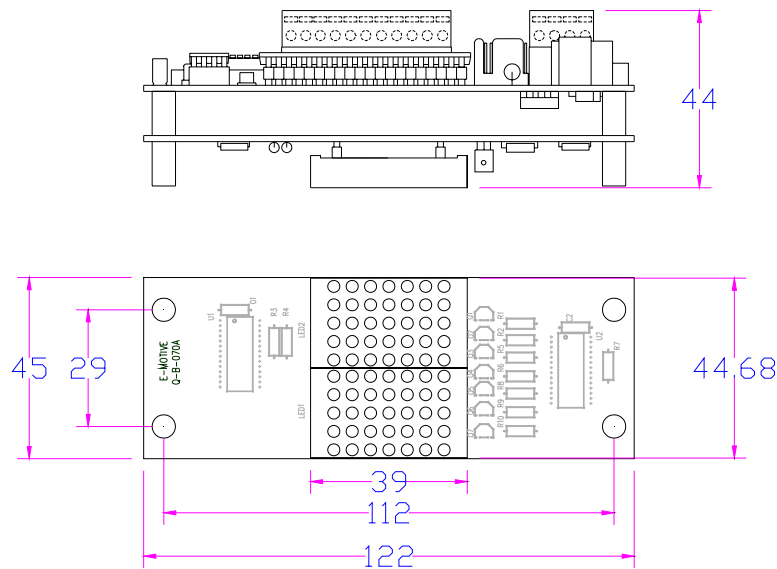

### Description

Compact LED Dot Matrix Display (CD3010 series) provides option for serial or parallel connection.

Configuration of the floor legends and arrows are done with a user friendly configuration software provided.

### Features

- Option for 4-wire serial system, or 10 opto-isolated inputs
- Display up to 1 digit and 1 directional arrow
- PCB vertical mounting
- Display scrolling long messages
- Choices of Red, Green, or Amber

# Dimension

# Specification

Display Specification	
Interface	4 – Wire Connection
Display Screen Size (mm)	44.68 (W) X 39 (H)
Physical PCB Size (mm)	122(W) X 39(H) X 44(D)
Number of LED Dots	7 rows X 10 columns
Dot Size/Diameter (mm)	3.0
Dot Pitch (mm)	4.57
Choice of Colour	Red, Green or Amber
Operating Free-air Temperature Range	-20°C to 50°C
Storage Temperature Range	-25°C to 55°C
Humidity	0% to 95% non condensing
Supply Voltage	24V [Tol. ±20%]
Supply Current	0.068A