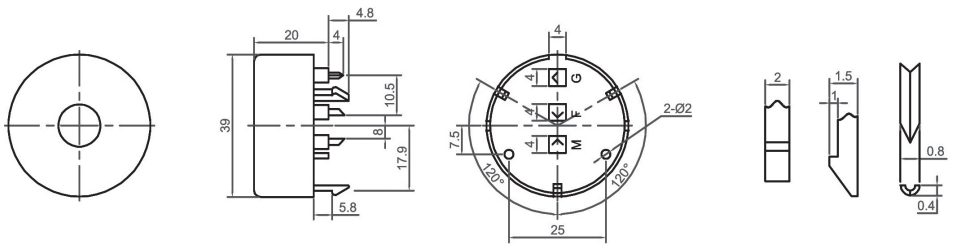

Self Drive Piezo Transducer (AC)

Canopus Part no.	Operating Voltage (VDC)	Rated Voltage (VDC)	Max Rated Current (mA)	Min Sound Output (dBA)	Resonant Frequency (Hz)	Operating Temperature (°C)	Housing	Terminal	Weight (g)
CIT3016G34BW	3 ~ 28	9	180	100 at 30cm	3400 ± 500	-20 ~ +60	ABS	Leadwire	8

CANOPUS

Canopus Part no.	Operating Voltage (VDC)	Rated Voltage (VDC)	Max Rated Current (mA)	Min Sound Output (dBA)	Resonant Frequency (Hz)	Operating Temperature (°C)	Housing	Terminal	Weight (g)
CIT3916G34NP	3.5 ~ 28	9	15	95 at 30cm	3400 ± 500	-20 ~ +70	Noryl	Pin	14.5