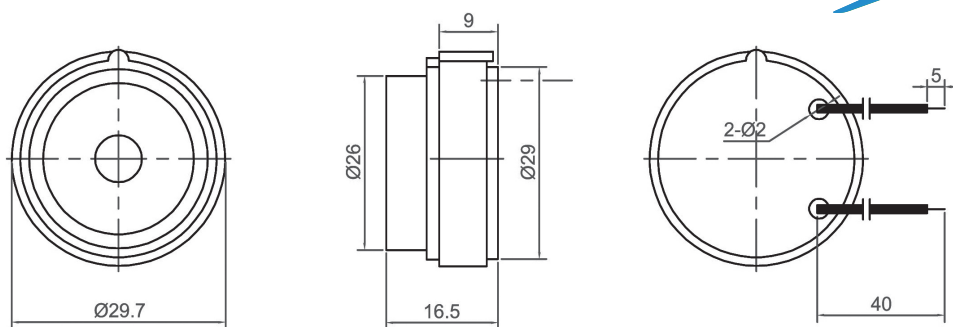

Self Drive Piezo Transducer (AC)

Canopus Part no.	Operating Voltage (VDC)	Rated Voltage (VDC)	Max Rated Current (mA)	Min Sound Output (dBA)	Resonant Frequency (Hz)	Operating Temperature (°C)	Housing	Terminal	Weight (g)
CIT3016G34BW	3 ~ 28	9	180	100 at 30cm	3400 ± 500	-20 ~ +60	ABS	Leadwire	8

CANOPUS

Canopus Part no.	Operating Voltage (VDC)	Rated Voltage (VDC)	Max Rated Current (mA)	Min Sound Output (dBA)	Resonant Frequency (Hz)	Operating Temperature (°C)	Housing	Terminal	Weight (g)
CIT3916G34NP	3.5 ~ 28	9	15	95 at 30cm	3400 ± 500	-20 ~ +70	Noryl	Pin	14.5