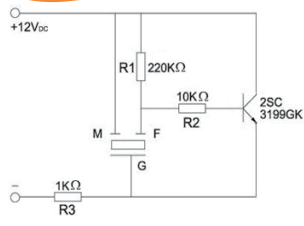

Self Drive Piezo Transducer (AC)

Canopus Part no.	Operating Voltage (VDC)	Rated Voltage (VDC)	Max Rated Current (mA)	Min Sound Output (dBA)	Resonant Frequency (Hz)	Operating Temperature (°C)	Housing	Terminal	Weight (g)
CIT3016G34BW	3 ~ 28	9	180	100 at 30cm	3400 ± 500	-20 ~ +60	ABS	Leadwire	8

CANOPUS

Canopus Part no.	Operating Voltage (VDC)	Rated Voltage (VDC)	Max Rated Current (mA)	Min Sound Output (dBA)	Resonant Frequency (Hz)	Operating Temperature (°C)	Housing	Terminal	Weight (g)
CIT3916G34NP	3.5 ~ 28	9	15	95 at 30cm	3400 ± 500	-20 ~ +70	Noryl	Pin	14.5