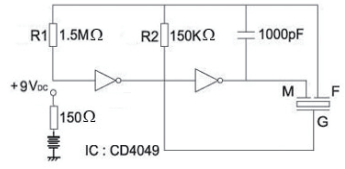

Self Drive Piezo Transducer (AC)

Canopus Part no.	Operating Voltage (VDC)	Rated Voltage (VDC)	Max Rated Current (mA)	Min Sound Output (dBA)	Resonant Frequency (Hz)	Operating Temperature (°C)	Housing	Terminal	Weight (g)
CIT3016G34BW	3 ~ 28	9	180	100 at 30cm	3400 ± 500	-20 ~ +60	ABS	Leadwire	8

CANOPUS

Canopus Part no.	Operating Voltage (VDC)	Rated Voltage (VDC)	Max Rated Current (mA)	Min Sound Output (dBA)	Resonant Frequency (Hz)	Operating Temperature (°C)	Housing	Terminal	Weight (g)
CIT3916G34NP	3.5 ~ 28	9	15	95 at 30cm	3400 ± 500	-20 ~ +70	Noryl	Pin	14.5