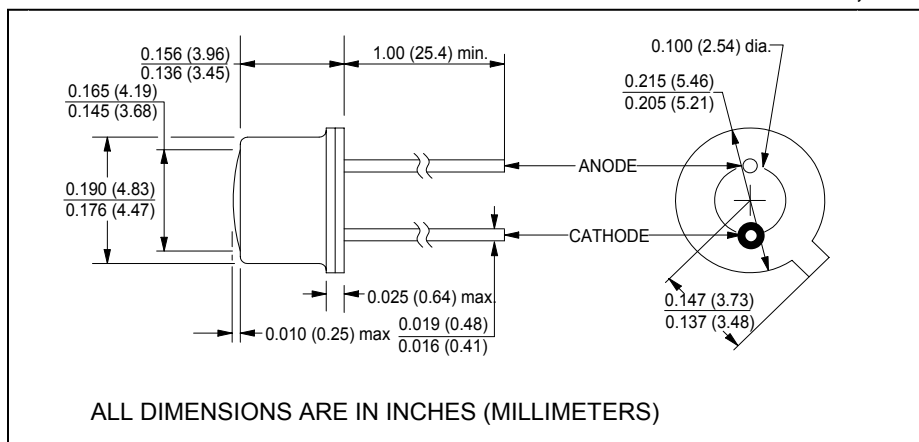

## High Power Red LED – Minimal Infrared Content Flat Window Can, Hermetically Sealed

March, 2006

**features**

- Flat lens TO-46 Package
- Minimal infrared content
- $\pm 35^\circ$  emission angle
- High luminous flux
- RoHS compliant

**description**

The CLE436W is an advanced, high-efficiency, high speed, GaAlAs red light emitting diode designed for minimal light in the infrared region. Radiated emissions above 750nm are less than 0.1% of emissions at 660nm. For additional information, call Clairex.

**notes:**

1. 0.06" (1.5mm) from case for 5 seconds maximum.
2. Derate linearly 0.48mA/ $^\circ\text{C}$  from  $25^\circ\text{C}$  free air temperature to  $T_A = +125^\circ\text{C}$ .
3. Derate linearly 1.60mW/ $^\circ\text{C}$  from  $25^\circ\text{C}$  free air temperature to  $T_A = +125^\circ\text{C}$ .

**electrical characteristics** ( $T_A = 25^\circ\text{C}$  unless otherwise noted)

symbol	parameter	min	typ	max	units	test conditions
$\Phi_V$	Luminous flux	-	72	-	mlm	$I_F = 20\text{mA}$
$V_F$	Forward voltage	-	-	2.2	V	$I_F = 20\text{mA}$
$I_R$	Reverse current	-	-	10	$\mu\text{A}$	$V_R = 5.0\text{V}$
$\theta_{HP}$	Emission angle at half power points	-	70	-	deg.	$I_F = 20\text{mA}$
$\lambda_p$	Peak Wavelength	650	660	670	nm	$I_F = 20\text{mA}$