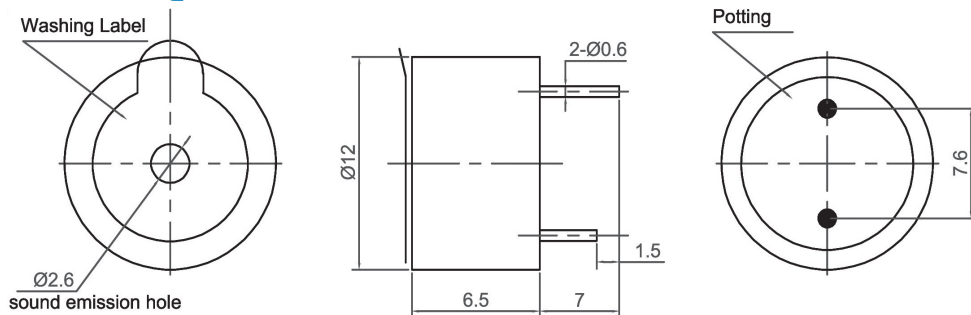

Magnetic Buzzer (DC)

Canopus Part no.	Operating Voltage (VDC)	Rated Voltage (VDC)	Max Rated Current (mA)	Min Sound Output (dBA)	Resonant Frequency (Hz)	Tone Nature	Operating Temperature (°C)	Housing	Terminal	Weight (g)
CMB1005EC25NP	3 ~ 7	5	25	76 at 10cm	2500±200	Continuous	-25 ~ +70	Noryl	Pin	1

Canopus Part no.	Operating Voltage (VDC)	Rated Voltage (VDC)	Max Rated Current (mA)	Min Sound Output (dBA)	Resonant Frequency (Hz)	Tone Nature	Operating Temperature (°C)	Housing	Terminal	Weight (g)
CMB1206EC23NP	4 ~ 7	5	30	85 at 10cm	2300±300	Continuous	-40 ~ +92	Noryl	Pin	2

Canopus Part no.	Operating Voltage (VDC)	Rated Voltage (VDC)	Max Rated Current (mA)	Min Sound Output (dBA)	Resonant Frequency (Hz)	Tone Nature	Operating Temperature (°C)	Housing	Terminal	Weight (g)
CMB1207AC23NP	1.4 ~ 2	1.5	25	76 at 10cm	2300±500	Continuous	-40 ~ +86	Noryl	Pin	1
CMB1207CC23NP	2 ~ 5	3	30	83 at 10cm	2300±3400	Continuous	-40 ~ +87	Noryl	Pin	1
CMB1207EC23NP	3 ~ 7	3	30	83 at 10cm	2300±400	Continuous	-40 ~ +89	Noryl	Pin	1
CMB1207EC31NP	3 ~ 7	3	30	83 at 10cm	3100±300	Continuous	-40 ~ +88	Noryl	Pin	1
CMB1207HC23NP	9 ~ 15	12	30	83 at 10cm	2300±400	Continuous	-40 ~ +91	Noryl	Pin	1
CMB1207HC31NP	9 ~ 15	12	30	83 at 10cm	3100±300	Continuous	-40 ~ +90	Noryl	Pin	1