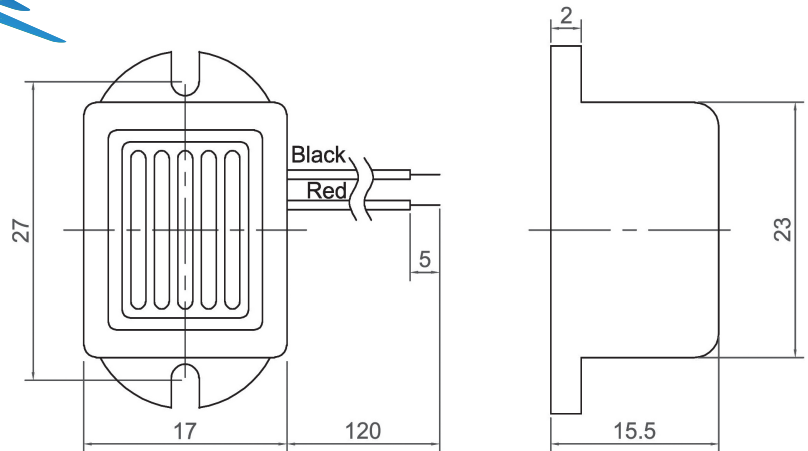

# Mechanical Buzzer (DC)

Canopus Part no.	Operating Voltage (VDC)	Rated Voltage (VDC)	Max Rated Current (mA)	Min Sound Output (dBA)	Fundamental Frequency (Hz)	Tone Nature	Operating Temperature (°C)	Housing	Weight (g)
CMEB1715A04BW	1 ~ 3	1.5	20	70 at 20cm	400±100	Continuous	-10 ~ +60	ABS	10
CMEB1715C04BW	2 ~ 4	3.6	25	70 at 20cm	400±100	Continuous	-10 ~ +60	ABS	10
CMEB1715F04BW	4 ~ 8	6	25	75 at 20cm	400±100	Continuous	-10 ~ +60	ABS	10
CMEB1715G04BW	6 ~ 12	9	25	75 at 20cm	400±100	Continuous	-10 ~ +60	ABS	10
CMEB1715H04BW	9 ~ 15	12	25	75 at 20cm	400±100	Continuous	-10 ~ +60	ABS	10
CMEB1715I04BW	15 ~ 27	24	30	75 at 20cm	400±100	Continuous	-10 ~ +60	ABS	10

Canopus Part no.	Operating Voltage (VDC)	Rated Voltage (VDC)	Max Rated Current (mA)	Min Sound Output (dBA)	Fundamental Frequency (Hz)	Tone Nature	Operating Temperature (°C)	Housing	Weight (g)
CMEB2315A04BW	1 ~ 3	1.5	20	70 at 20cm	400±100	Continuous	-10 ~ +60	ABS	10
CMEB2315C04BW	2 ~ 4	3.6	25	70 at 20cm	400±100	Continuous	-10 ~ +60	ABS	10
CMEB2315F04BW	4 ~ 8	6	25	75 at 20cm	400±100	Continuous	-10 ~ +60	ABS	10
CMEB2315G04BW	6 ~ 12	9	25	75 at 20cm	400±100	Continuous	-10 ~ +60	ABS	10
CMEB2315H04BW	9 ~ 15	12	25	75 at 20cm	400±100	Continuous	-10 ~ +60	ABS	10
CMEB2315I04BW	15 ~ 27	24	30	75 at 20cm	400±100	Continuous	-10 ~ +60	ABS	10