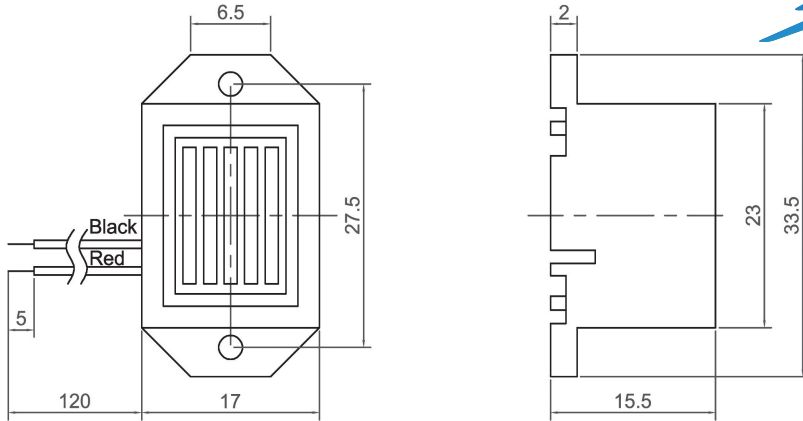

# Mechanical Buzzer (DC)

Canopus Part no.	Operating Voltage (VDC)	Rated Voltage (VDC)	Max Rated Current (mA)	Min Sound Output (dBA)	Fundamental Frequency (Hz)	Tone Nature	Operating Temperature (°C)	Housing	Weight (g)
CMEB1715A04BW	1 ~ 3	1.5	20	70 at 20cm	400±100	Continuous	-10 ~ +60	ABS	10
CMEB1715C04BW	2 ~ 4	3.6	25	70 at 20cm	400±100	Continuous	-10 ~ +60	ABS	10
CMEB1715F04BW	4 ~ 8	6	25	75 at 20cm	400±100	Continuous	-10 ~ +60	ABS	10
CMEB1715G04BW	6 ~ 12	9	25	75 at 20cm	400±100	Continuous	-10 ~ +60	ABS	10
CMEB1715H04BW	9 ~ 15	12	25	75 at 20cm	400±100	Continuous	-10 ~ +60	ABS	10
CMEB1715I04BW	15 ~ 27	24	30	75 at 20cm	400±100	Continuous	-10 ~ +60	ABS	10

Canopus Part no.	Operating Voltage (VDC)	Rated Voltage (VDC)	Max Rated Current (mA)	Min Sound Output (dBA)	Fundamental Frequency (Hz)	Tone Nature	Operating Temperature (°C)	Housing	Weight (g)
CMEB2315A04BW	1 ~ 3	1.5	20	70 at 20cm	400±100	Continuous	-10 ~ +60	ABS	10
CMEB2315C04BW	2 ~ 4	3.6	25	70 at 20cm	400±100	Continuous	-10 ~ +60	ABS	10
CMEB2315F04BW	4 ~ 8	6	25	75 at 20cm	400±100	Continuous	-10 ~ +60	ABS	10
CMEB2315G04BW	6 ~ 12	9	25	75 at 20cm	400±100	Continuous	-10 ~ +60	ABS	10
CMEB2315H04BW	9 ~ 15	12	25	75 at 20cm	400±100	Continuous	-10 ~ +60	ABS	10
CMEB2315I04BW	15 ~ 27	24	30	75 at 20cm	400±100	Continuous	-10 ~ +60	ABS	10