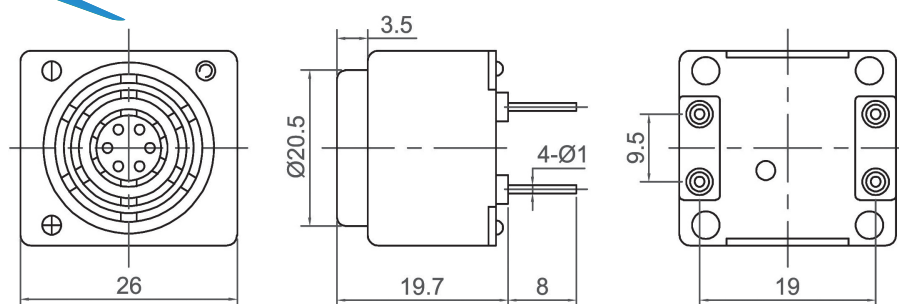

# Mechanical Buzzer (DC)

**CMEB2619**

Canopus Part no.	Operating Voltage (VDC)	Rated Voltage (VDC)	Max Rated Current (mA)	Min Sound Output (dBA)	Fundamental Frequency (Hz)	Tone Nature	Operating Temperature (°C)	Housing	Weight (g)
CMEB2619F04BE	4 ~ 8	6	65	95 at 10cm	400±100	Continuous	-20 ~ +60	ABS	17
CMEB2619H04BE	8 ~ 16	12	55	95 at 10cm	400±100	Continuous	-20 ~ +60	ABS	17
CMEB2619I04BE	20 ~ 28	24	55	95 at 10cm	400±100	Continuous	-20 ~ +60	ABS	17

**CMEB2620**

Canopus Part no.	Operating Voltage (VDC)	Rated Voltage (VDC)	Max Rated Current (mA)	Min Sound Output (dBA)	Fundamental Frequency (Hz)	Tone Nature	Operating Temperature (°C)	Housing	Weight (g)
CMEB2620F04BP	4 ~ 8	6	35	95 at 10cm	400±100	Continuous	-20 ~ +60	ABS	17
CMEB2620H04BP	7 ~ 16	12	50	95 at 10cm	400±100	Continuous	-20 ~ +60	ABS	17
CMEB2620I04BP	20 ~ 28	24	55	95 at 10cm	400±100	Continuous	-20 ~ +60	ABS	17