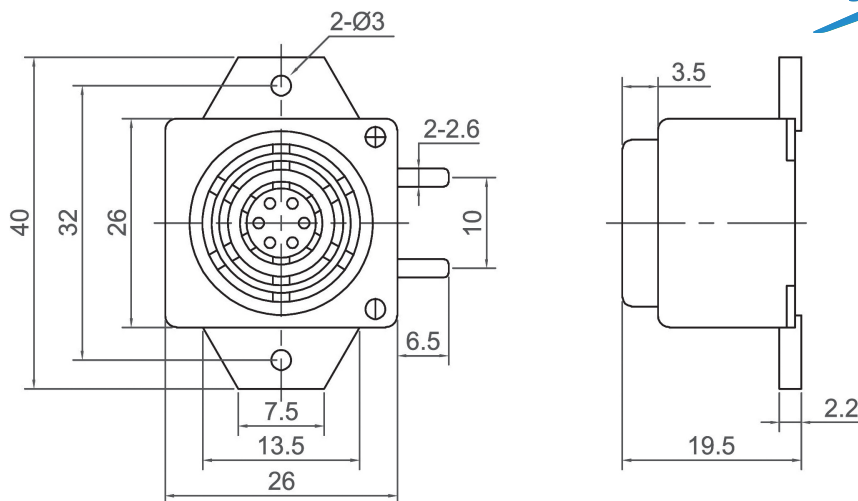

# Mechanical Buzzer (DC)

**CMEB2619**

Canopus Part no.	Operating Voltage (VDC)	Rated Voltage (VDC)	Max Rated Current (mA)	Min Sound Output (dBA)	Fundamental Frequency (Hz)	Tone Nature	Operating Temperature (°C)	Housing	Weight (g)
CMEB2619F04BE	4 ~ 8	6	65	95 at 10cm	400±100	Continuous	-20 ~ +60	ABS	17
CMEB2619H04BE	8 ~ 16	12	55	95 at 10cm	400±100	Continuous	-20 ~ +60	ABS	17
CMEB2619I04BE	20 ~ 28	24	55	95 at 10cm	400±100	Continuous	-20 ~ +60	ABS	17

**CMEB2620**

Canopus Part no.	Operating Voltage (VDC)	Rated Voltage (VDC)	Max Rated Current (mA)	Min Sound Output (dBA)	Fundamental Frequency (Hz)	Tone Nature	Operating Temperature (°C)	Housing	Weight (g)
CMEB2620F04BP	4 ~ 8	6	35	95 at 10cm	400±100	Continuous	-20 ~ +60	ABS	17
CMEB2620H04BP	7 ~ 16	12	50	95 at 10cm	400±100	Continuous	-20 ~ +60	ABS	17
CMEB2620I04BP	20 ~ 28	24	55	95 at 10cm	400±100	Continuous	-20 ~ +60	ABS	17