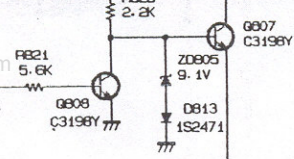

※ Models CN-14/20D99 and CN-14/20D99G are identical with Models CN-14/20D90 and CN-14/20D90G except CN-20D99 and CN-20D99G have Tweeter speakers.

NC-6HA SCHEMATIC

SCHEMATIC DIAGRAM

IC802
4N35GV

STR-S5707

www.DataSheet4U.com