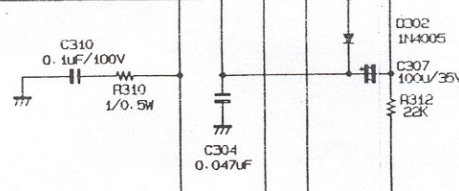

※ Models CN-14/20D99 and CN-14/20D99G are identical with Models CN-14/20D90 and CN-14/20D90G except CN-20D99 and CN-20D99G have Tweeter speakers.

NC-6HA SCHEMATIC

SCHEMATIC DIAGRAM

IC802
4N35GV

STR-S5707

www.DataSheet4U.com