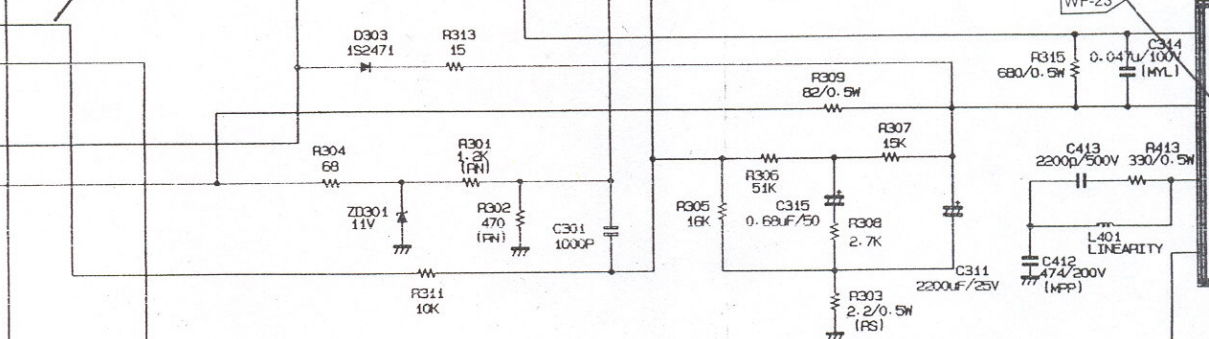

WF-13

P401

OPT BOARD