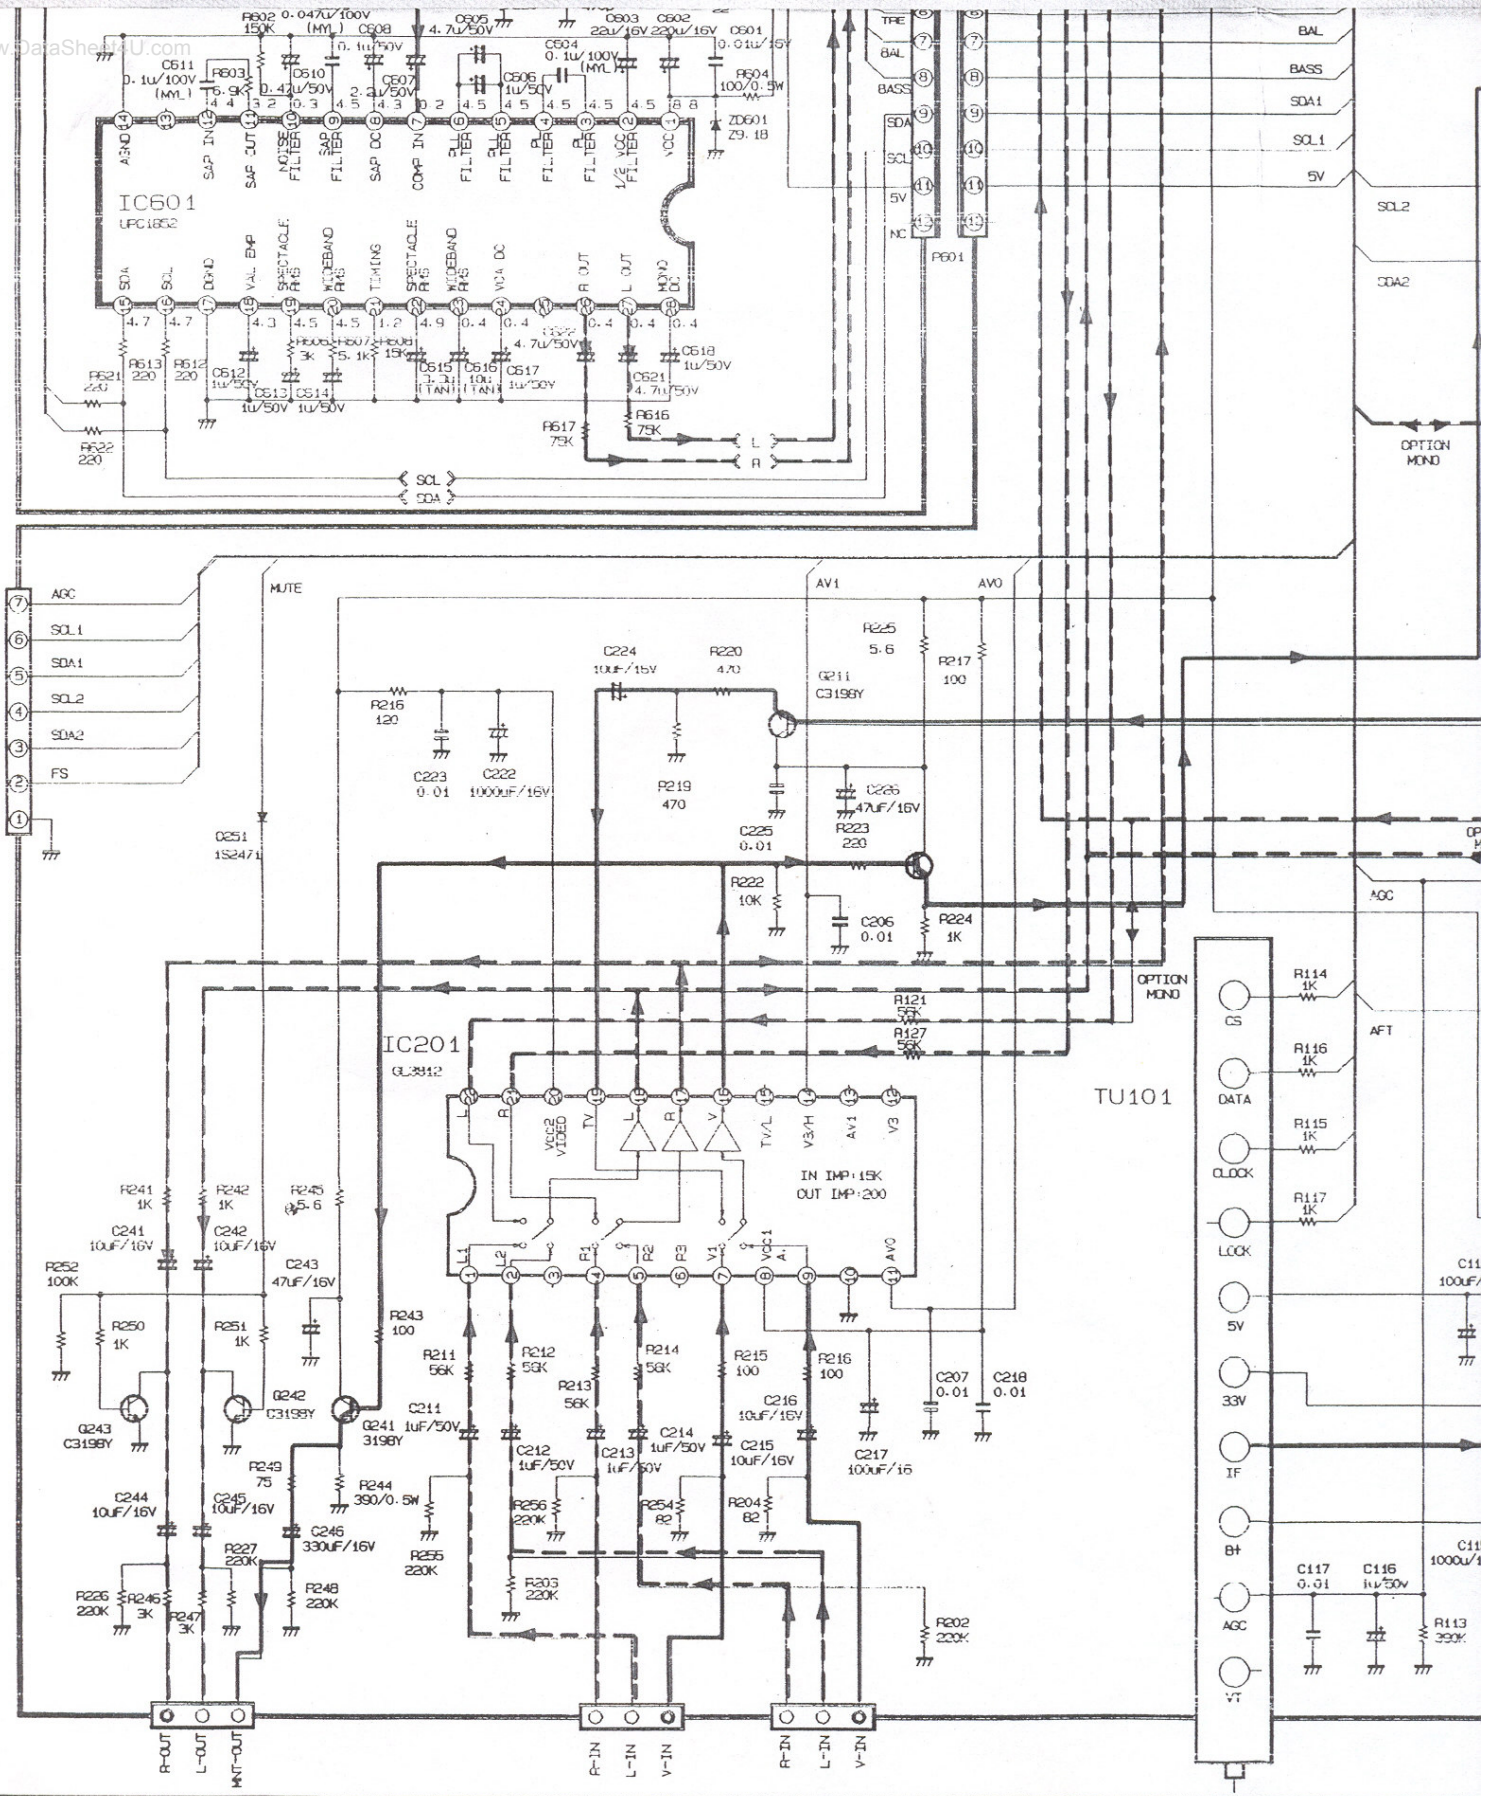

LG

La Nueva Cara de GoldStar

COLOR TV SERVICE MANUAL

CHASSIS : NC-6HA

MODEL : CN-14/20D90 CN-14/20D90G
CN-14/20D99 CN-14/20D99G

CAUTION

BEFORE SERVICING THE CHASSIS,
READ THE SAFETY PRECAUTIONS IN THIS MANUAL.

※ Models CN-14/20D99 and CN-14/20D99G are identical with Models CN-14/20D90 and CN-14/20D90G except CN-20D99 and CN-20D99G have Tweeter speakers.

NC-6HA SCHEMATIC

SCHEMATIC DIAGRAM

IC802
4N35GV

STR-S5707

www.DataSheet4U.com

WF-13

P401

OPT BOARD

FOCUS

SCREEN