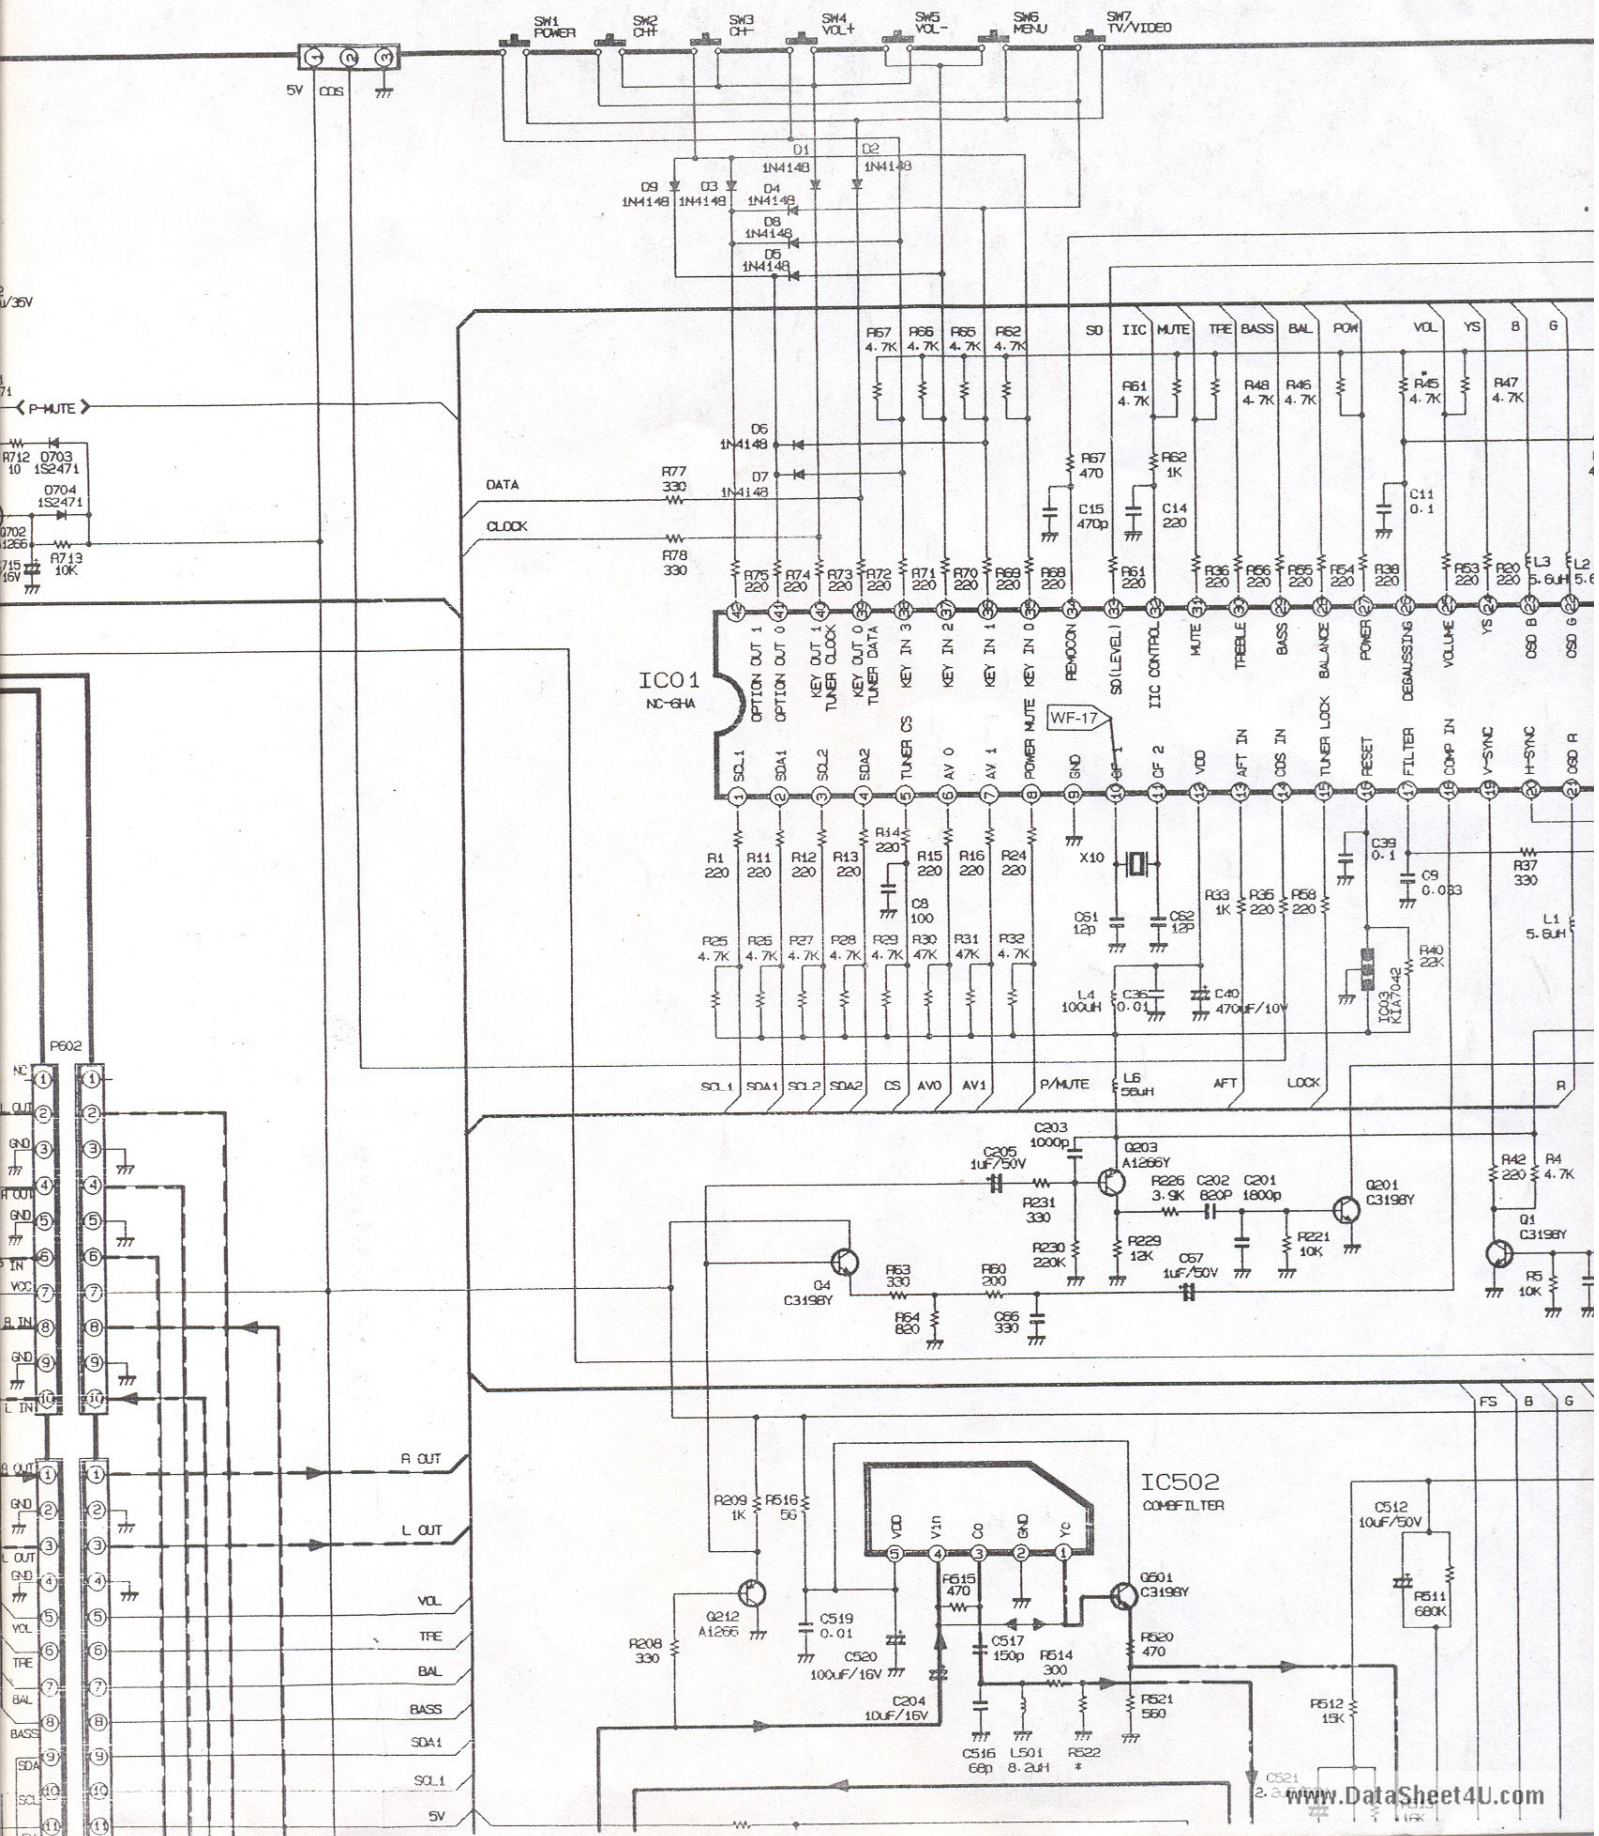

LG

La Nueva Cara de GoldStar

COLOR TV SERVICE MANUAL

CHASSIS : NC-6HA

MODEL : CN-14/20D90 CN-14/20D90G
CN-14/20D99 CN-14/20D99G

CAUTION

BEFORE SERVICING THE CHASSIS,
READ THE SAFETY PRECAUTIONS IN THIS MANUAL.

※ Models CN-14/20D99 and CN-14/20D99G are identical with Models CN-14/20D90 and CN-14/20D90G except CN-20D99 and CN-20D99G have Tweeter speakers.

NC-6HA SCHEMATIC

SCHEMATIC DIAGRAM

IC802
4N35GV

STR-S5707

www.DataSheet4U.com

WF-13

P401

OPT BOARD

FOCUS

SCREEN