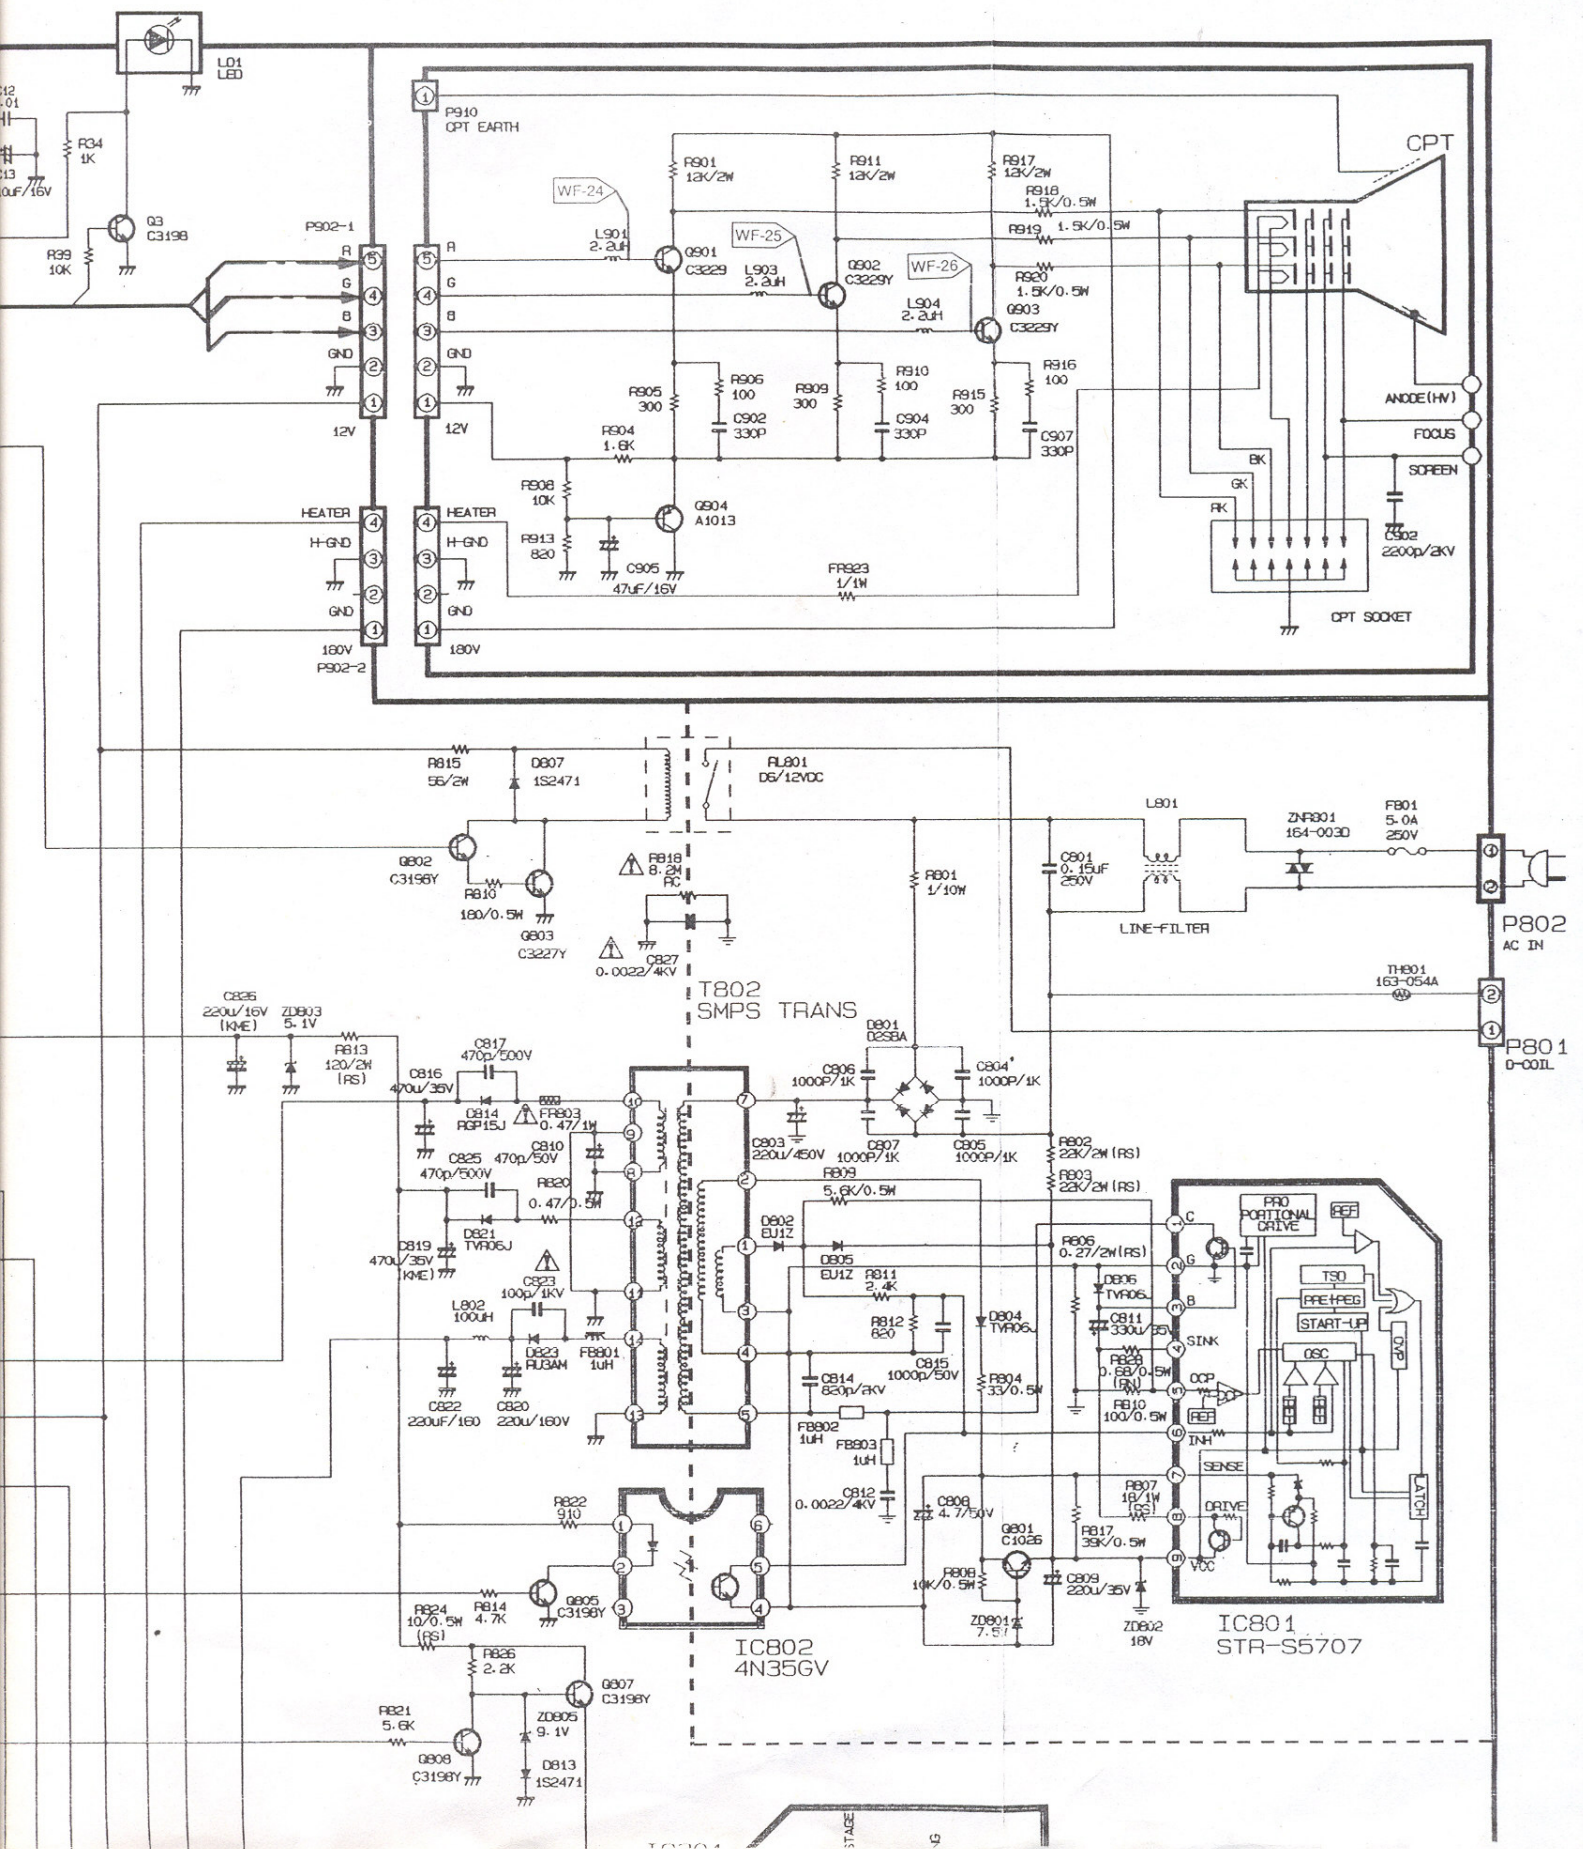

LG

La Nueva Cara de GoldStar

COLOR TV SERVICE MANUAL

CHASSIS : NC-6HA

MODEL : CN-14/20D90 CN-14/20D90G
CN-14/20D99 CN-14/20D99G

CAUTION

BEFORE SERVICING THE CHASSIS,
READ THE SAFETY PRECAUTIONS IN THIS MANUAL.

※ Models CN-14/20D99 and CN-14/20D99G are identical with Models CN-14/20D90 and CN-14/20D90G except CN-20D99 and CN-20D99G have Tweeter speakers.

NC-6HA SCHEMATIC

SCHEMATIC DIAGRAM

IC802
4N35GV

STR-S5707

www.DataSheet4U.com

WF-13

P401

OPT BOARD

FOCUS

SCREEN