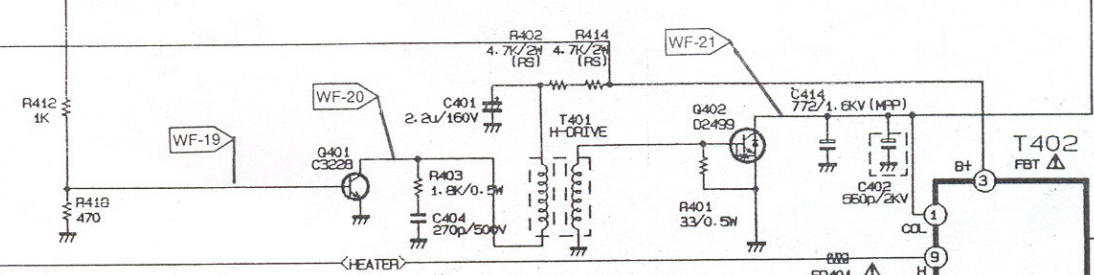

WF-13

P401

OPT BOARD