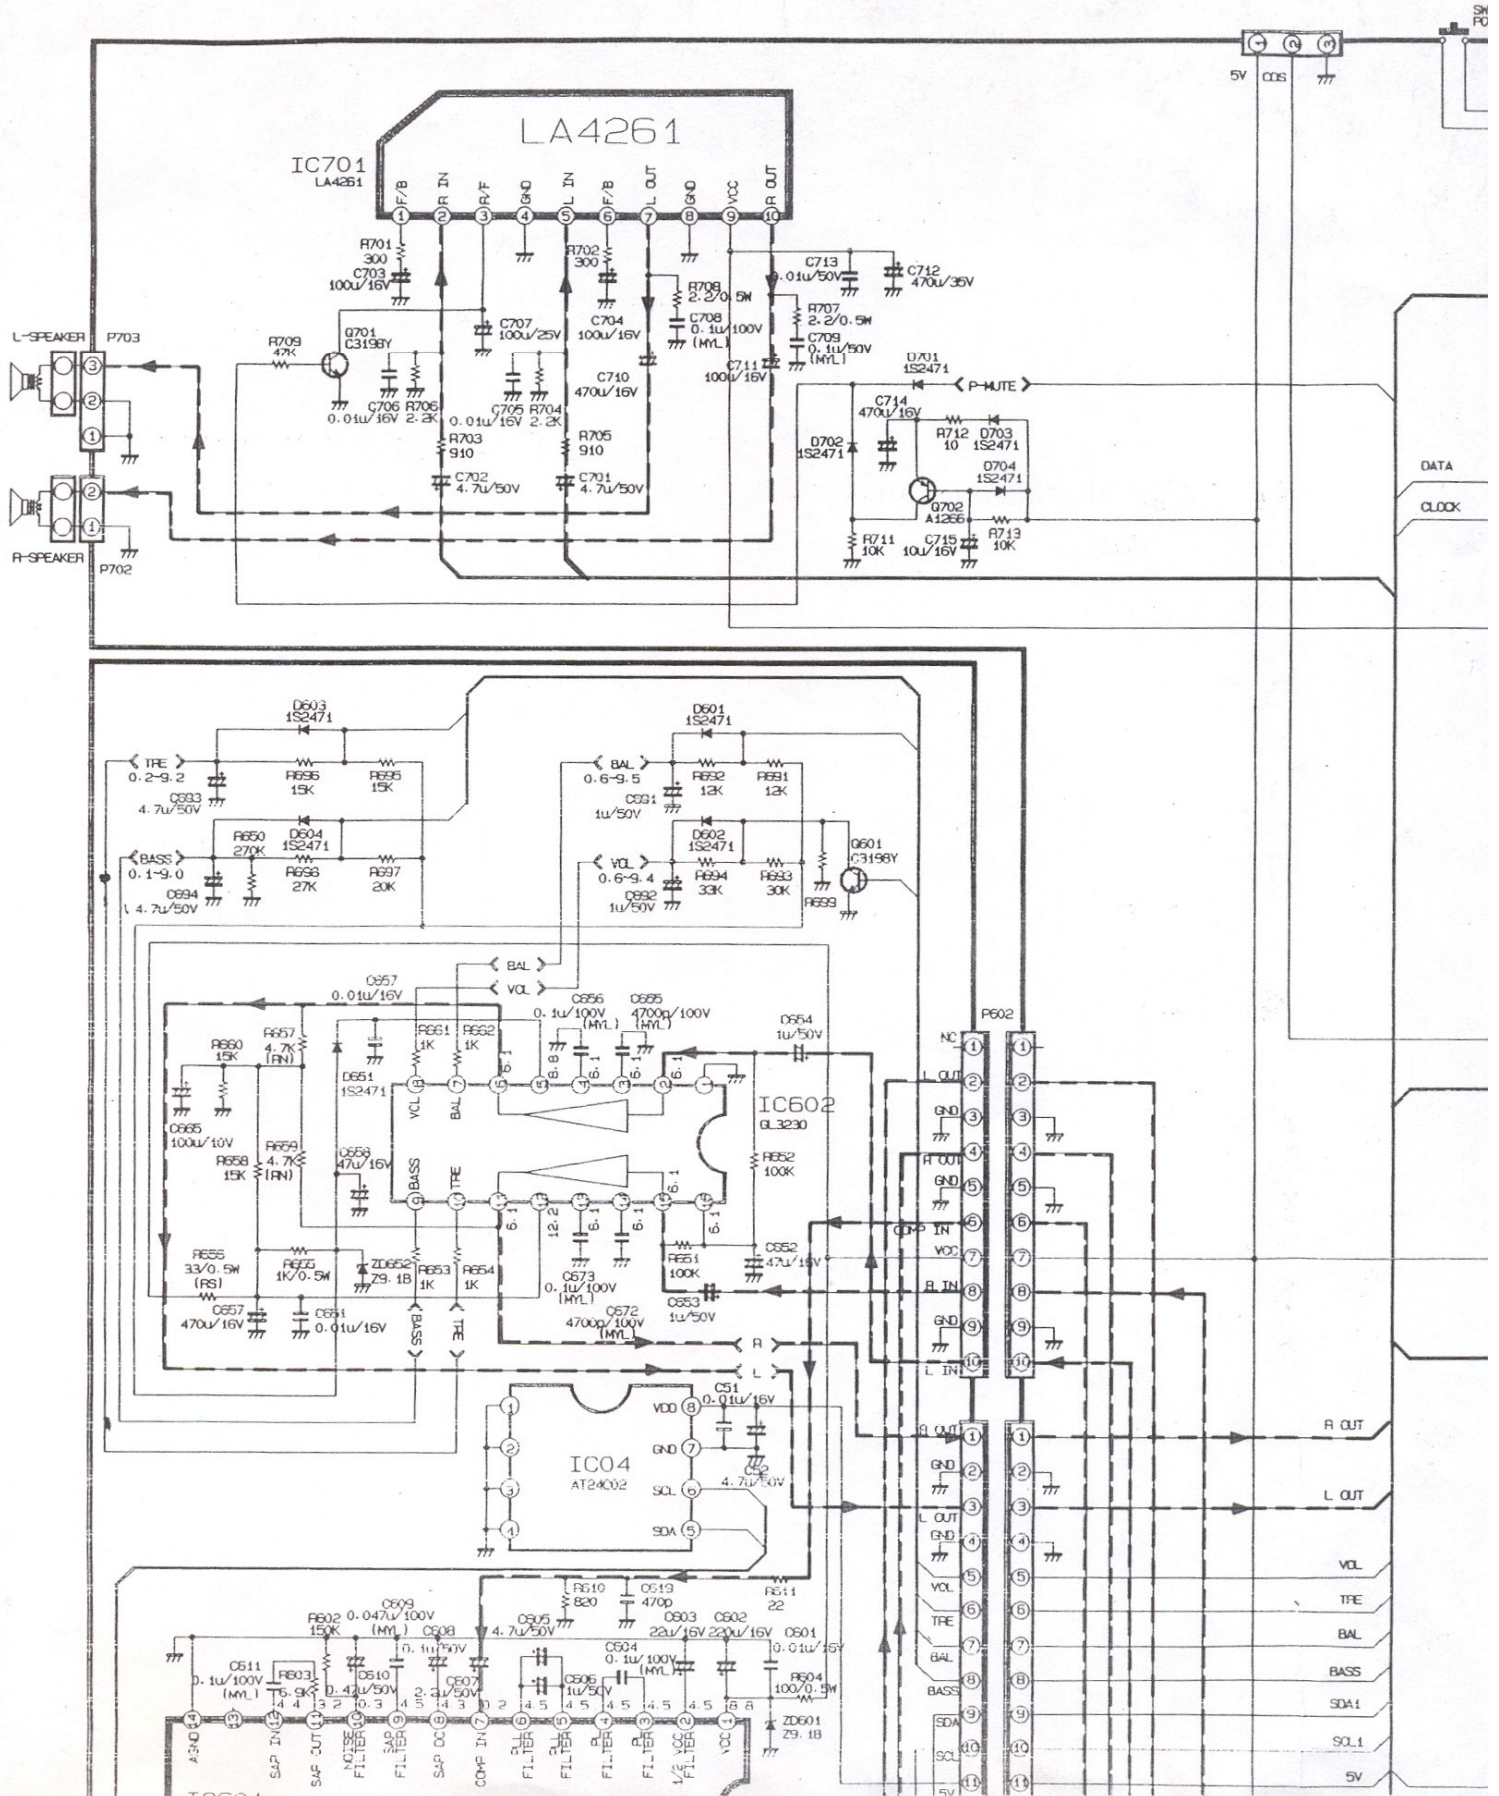

LG

La Nueva Cara de GoldStar

COLOR TV SERVICE MANUAL

CHASSIS : NC-6HA

MODEL : CN-14/20D90 CN-14/20D90G
CN-14/20D99 CN-14/20D99G

CAUTION

BEFORE SERVICING THE CHASSIS,
READ THE SAFETY PRECAUTIONS IN THIS MANUAL.

※ Models CN-14/20D99 and CN-14/20D99G are identical with Models CN-14/20D90 and CN-14/20D90G except CN-20D99 and CN-20D99G have Tweeter speakers.

NC-6HA SCHEMATIC

SCHEMATIC DIAGRAM

IC802
4N35GV

STR-S5707

www.DataSheet4U.com

WF-13

P401

OPT BOARD

FOCUS

SCREEN