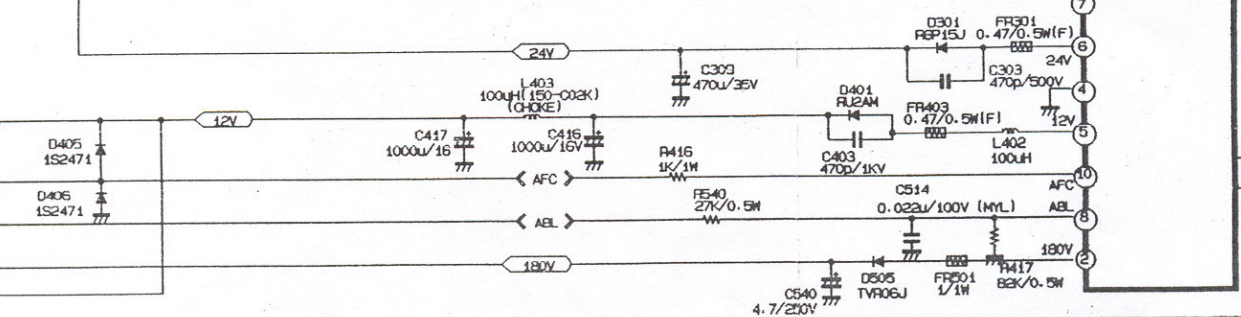

FOCUS

SCREEN