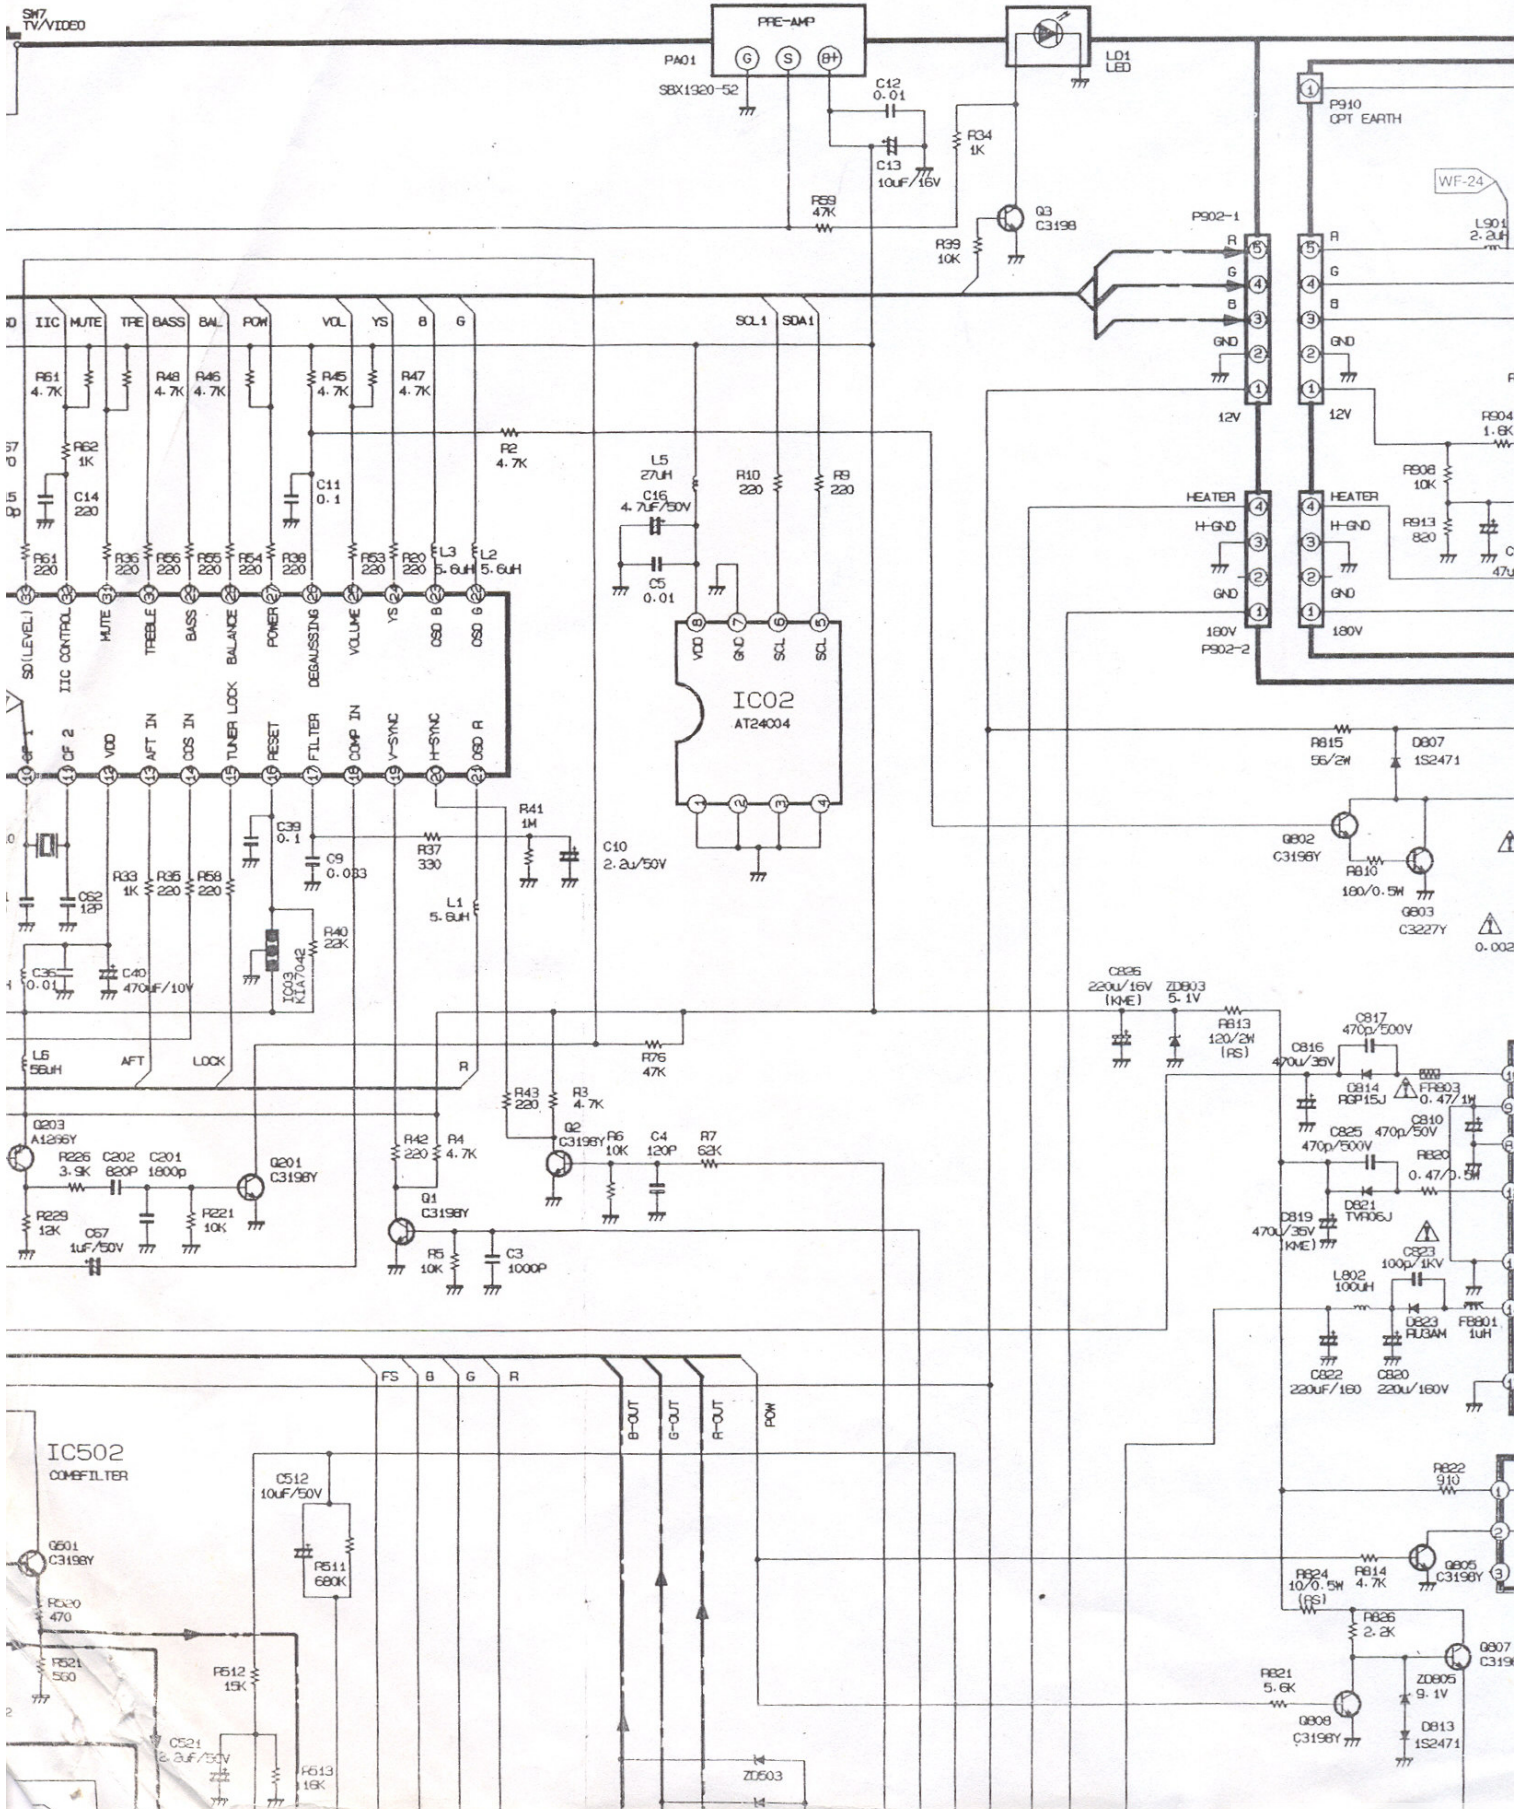

LG

La Nueva Cara de GoldStar

COLOR TV SERVICE MANUAL

CHASSIS : NC-6HA

MODEL : CN-14/20D90 CN-14/20D90G
CN-14/20D99 CN-14/20D99G

CAUTION

BEFORE SERVICING THE CHASSIS,
READ THE SAFETY PRECAUTIONS IN THIS MANUAL.

※ Models CN-14/20D99 and CN-14/20D99G are identical with Models CN-14/20D90 and CN-14/20D90G except CN-20D99 and CN-20D99G have Tweeter speakers.

NC-6HA SCHEMATIC

SCHEMATIC DIAGRAM

IC802
4N35GV

STR-S5707

www.DataSheet4U.com

WF-13

P401

OPT BOARD

FOCUS

SCREEN