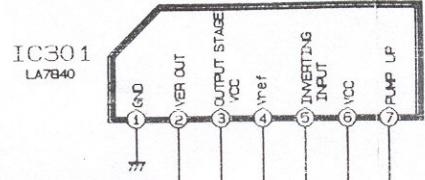

※ Models CN-14/20D99 and CN-14/20D99G are identical with Models CN-14/20D90 and CN-14/20D90G except CN-20D99 and CN-20D99G have Tweeter speakers.

NC-6HA SCHEMATIC

SCHEMATIC DIAGRAM

IC802
4N35GV

STR-S5707

www.DataSheet4U.com