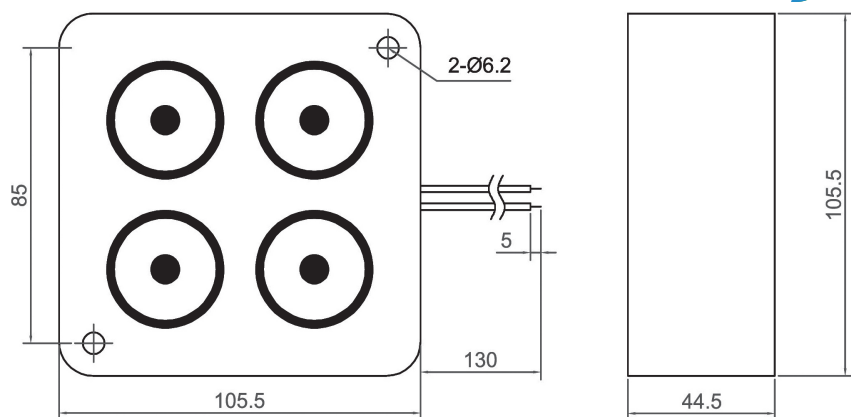

Piezo Buzzer (DC)

Canopus Part no.	Operating Voltage (VDC)	Rated Voltage (VDC)	Max Rated Current (mA)	Min Sound Output (dBA)	Resonant Frequency (Hz)	Tone Nature	Operating Temperature (°C)	Housing	Weight (g)
CPB10544HM15BW	6 ~ 15	12	190	97 at 3m	1500 ~ 3100	Siren	-20 ~ +60	ABS	190
CPB10544HT26BW	6 ~ 15	12	190	102 at 3m	2600 ~ 2800	Two	-20 ~ +60	ABS	190
CPB10544IM15BW	16 ~ 28	24	190	97 at 3m	1500 ~ 3100	Siren	-20 ~ +60	ABS	190
CPB10544IT26BW	16 ~ 28	24	190	102 at 3m	2600 ~ 2800	Two	-20 ~ +60	ABS	190