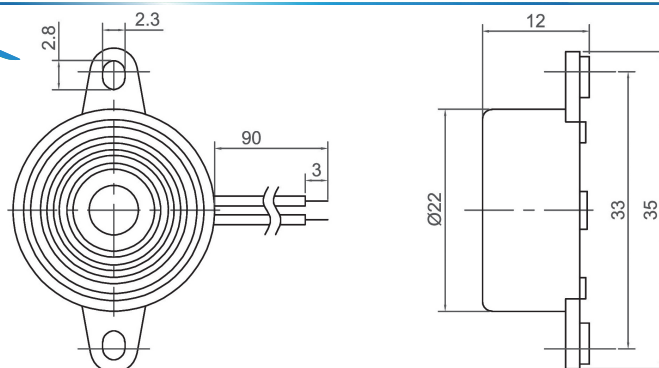

Piezo Buzzer (DC)

CPB2211

Canopus Part no.	Operating Voltage (VDC)	Rated Voltage (VDC)	Max Rated Current (mA)	Min Sound Output (dBA)	Resonant Frequency (Hz)	Tone Nature	Operating Temperature (°C)	Housing	Weight (g)
CPB2211HC45BW	3 ~ 30	12	3	85 at 30cm	4500 ± 500	Continuous	-20 ~ +60	ABS	5

CPB2212

Canopus Part no.	Operating Voltage (VDC)	Rated Voltage (VDC)	Max Rated Current (mA)	Min Sound Output (dBA)	Resonant Frequency (Hz)	Tone Nature	Operating Temperature (°C)	Housing	Weight (g)
CPB2212GC35BW	1.5 ~ 24	9	20	85 at 30cm	3500 ± 500	Continuous	-20 ~ +70	ABS	14
CPB2212HC52BW	1.5 ~ 15	12	20	90 at 30cm	5200 ± 500	Continuous	-20 ~ +60	ABS	14

CPB2309

Canopus Part no.	Operating Voltage (VDC)	Rated Voltage (VDC)	Max Rated Current (mA)	Min Sound Output (dBA)	Resonant Frequency (Hz)	Tone Nature	Operating Temperature (°C)	Housing	Weight (g)
CPB2309HC34NP	3 ~ 20	12	15	90 at 10cm	3400 ± 500	Continuous	-20 ~ +60	Noryl	4
CPB2309HC34NP-W	3 ~ 20	12	8	90 at 10cm	3400 ± 500	Continuous	-20 ~ +60	Noryl	4