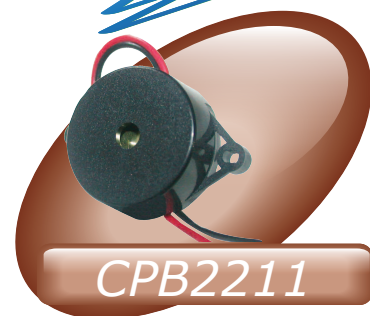

Piezo Buzzer (DC)

CPB2211

Canopus Part no.	Operating Voltage (VDC)	Rated Voltage (VDC)	Max Rated Current (mA)	Min Sound Output (dBA)	Resonant Frequency (Hz)	Tone Nature	Operating Temperature (°C)	Housing	Weight (g)
CPB2211HC45BW	3 ~ 30	12	3	85 at 30cm	4500 ± 500	Continuous	-20 ~ +60	ABS	5

CPB2212

Canopus Part no.	Operating Voltage (VDC)	Rated Voltage (VDC)	Max Rated Current (mA)	Min Sound Output (dBA)	Resonant Frequency (Hz)	Tone Nature	Operating Temperature (°C)	Housing	Weight (g)
CPB2212GC35BW	1.5 ~ 24	9	20	85 at 30cm	3500 ± 500	Continuous	-20 ~ +70	ABS	14
CPB2212HC52BW	1.5 ~ 15	12	20	90 at 30cm	5200 ± 500	Continuous	-20 ~ +60	ABS	14

CPB2309

Canopus Part no.	Operating Voltage (VDC)	Rated Voltage (VDC)	Max Rated Current (mA)	Min Sound Output (dBA)	Resonant Frequency (Hz)	Tone Nature	Operating Temperature (°C)	Housing	Weight (g)
CPB2309HC34NP	3 ~ 20	12	15	90 at 10cm	3400 ± 500	Continuous	-20 ~ +60	Noryl	4
CPB2309HC34NP-W	3 ~ 20	12	8	90 at 10cm	3400 ± 500	Continuous	-20 ~ +60	Noryl	4