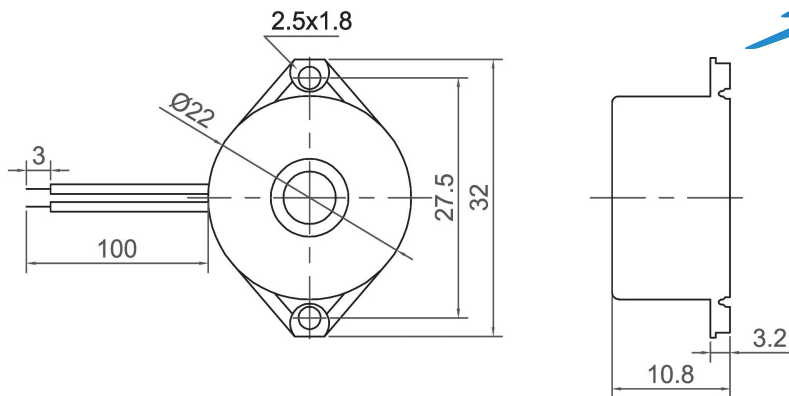

Piezo Buzzer (DC)

CPB2211

Canopus Part no.	Operating Voltage (VDC)	Rated Voltage (VDC)	Max Rated Current (mA)	Min Sound Output (dBA)	Resonant Frequency (Hz)	Tone Nature	Operating Temperature (°C)	Housing	Weight (g)
CPB2211HC45BW	3 ~ 30	12	3	85 at 30cm	4500 ± 500	Continuous	-20 ~ +60	ABS	5

CPB2212

Canopus Part no.	Operating Voltage (VDC)	Rated Voltage (VDC)	Max Rated Current (mA)	Min Sound Output (dBA)	Resonant Frequency (Hz)	Tone Nature	Operating Temperature (°C)	Housing	Weight (g)
CPB2212GC35BW	1.5 ~ 24	9	20	85 at 30cm	3500 ± 500	Continuous	-20 ~ +70	ABS	14
CPB2212HC52BW	1.5 ~ 15	12	20	90 at 30cm	5200 ± 500	Continuous	-20 ~ +60	ABS	14