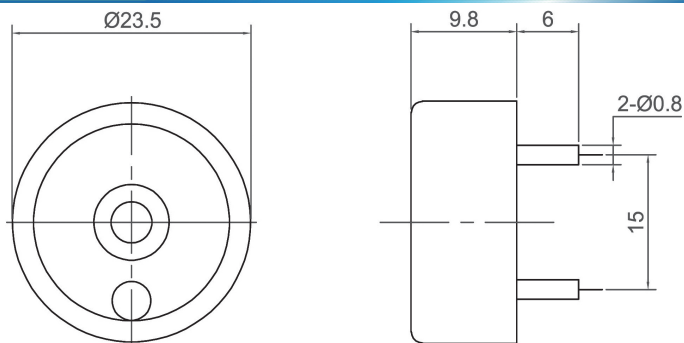

Piezo Buzzer (DC)

Canopus Part no.	Operating Voltage (VDC)	Rated Voltage (VDC)	Max Rated Current (mA)	Min Sound Output (dBA)	Resonant Frequency (Hz)	Tone Nature	Operating Temperature (°C)	Housing	Weight (g)
CPB2310EC35TP	1.5 ~ 18	5	10	80 at 30cm	3500 ± 500	Continuous	-20 ~ +70	PBT	4
CPB2310HC35TP	1.5 ~ 28	12	10	85 at 30cm	3500 ± 500	Continuous	-20 ~ +60	PBT	4
CPB2310IC35TP	12 ~ 36	24	10	85 at 30cm	3500 ± 500	Continuous	-20 ~ +60	PBT	4

Canopus Part no.	Operating Voltage (VDC)	Rated Voltage (VDC)	Max Rated Current (mA)	Min Sound Output (dBA)	Resonant Frequency (Hz)	Tone Nature	Operating Temperature (°C)	Housing	Weight (g)
CPB2319HC33BP	1 ~ 18	12	15	90 at 30cm	3300 ± 500	Continuous	-20 ~ +60	ABS	8
CPB2319IC34BP	18 ~ 28	24	20	90 at 30cm	3400 ± 500	Continuous	-20 ~ +60	ABS	8
CPB2319LC33BP	10 ~ 130 VAC	110 VAC	10	85 at 30cm	3300 ± 500	Continuous	-20 ~ +60	ABS	8
CPB2319MC33BP	30 ~ 264 VAC	220	5	80 at 30cm	3300 ± 500	Continuous	-20 ~ +60	ABS	8