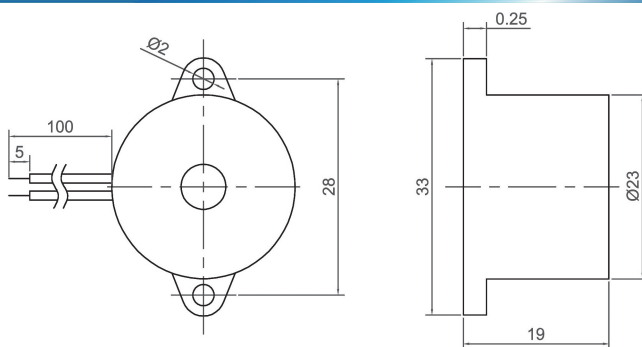

Piezo Buzzer (DC)

Canopus Part no.	Operating Voltage (VDC)	Rated Voltage (VDC)	Max Rated Current (mA)	Min Sound Output (dBA)	Resonant Frequency (Hz)	Tone Nature	Operating Temperature (°C)	Housing	Weight (g)
CPB2310EC35TP	1.5 ~ 18	5	10	80 at 30cm	3500 ± 500	Continuous	-20 ~ +70	PBT	4
CPB2310HC35TP	1.5 ~ 28	12	10	85 at 30cm	3500 ± 500	Continuous	-20 ~ +60	PBT	4
CPB2310IC35TP	12 ~ 36	24	10	85 at 30cm	3500 ± 500	Continuous	-20 ~ +60	PBT	4

Canopus Part no.	Operating Voltage (VDC)	Rated Voltage (VDC)	Max Rated Current (mA)	Min Sound Output (dBA)	Resonant Frequency (Hz)	Tone Nature	Operating Temperature (°C)	Housing	Weight (g)
CPB2319HC33BP	1 ~ 18	12	15	90 at 30cm	3300 ± 500	Continuous	-20 ~ +60	ABS	8
CPB2319IC34BP	18 ~ 28	24	20	90 at 30cm	3400 ± 500	Continuous	-20 ~ +60	ABS	8
CPB2319LC33BP	10 ~ 130 VAC	110 VAC	10	85 at 30cm	3300 ± 500	Continuous	-20 ~ +60	ABS	8
CPB2319MC33BP	30 ~ 264 VAC	220	5	80 at 30cm	3300 ± 500	Continuous	-20 ~ +60	ABS	8