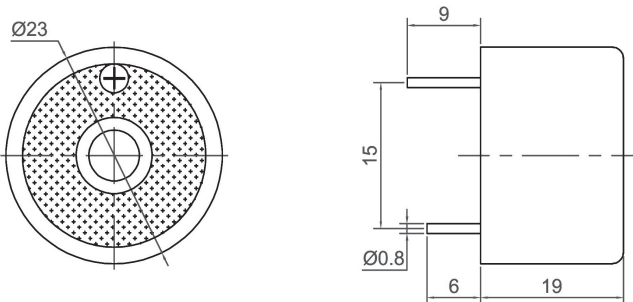

Piezo Buzzer (DC)

Canopus Part no.	Operating Voltage (VDC)	Rated Voltage (VDC)	Max Rated Current (mA)	Min Sound Output (dBA)	Resonant Frequency (Hz)	Tone Nature	Operating Temperature (°C)	Housing	Weight (g)
CPB2310EC35TP	1.5 ~ 18	5	10	80 at 30cm	3500 ± 500	Continuous	-20 ~ +70	PBT	4
CPB2310HC35TP	1.5 ~ 28	12	10	85 at 30cm	3500 ± 500	Continuous	-20 ~ +60	PBT	4
CPB2310IC35TP	12 ~ 36	24	10	85 at 30cm	3500 ± 500	Continuous	-20 ~ +60	PBT	4

Canopus Part no.	Operating Voltage (VDC)	Rated Voltage (VDC)	Max Rated Current (mA)	Min Sound Output (dBA)	Resonant Frequency (Hz)	Tone Nature	Operating Temperature (°C)	Housing	Weight (g)
CPB2319HC33BP	1 ~ 18	12	15	90 at 30cm	3300 ± 500	Continuous	-20 ~ +60	ABS	8
CPB2319IC34BP	18 ~ 28	24	20	90 at 30cm	3400 ± 500	Continuous	-20 ~ +60	ABS	8
CPB2319LC33BP	10 ~ 130 VAC	110 VAC	10	85 at 30cm	3300 ± 500	Continuous	-20 ~ +60	ABS	8
CPB2319MC33BP	30 ~ 264 VAC	220	5	80 at 30cm	3300 ± 500	Continuous	-20 ~ +60	ABS	8

Canopus Part no.	Operating Voltage (VDC)	Rated Voltage (VDC)	Max Rated Current (mA)	Min Sound Output (dBA)	Resonant Frequency (Hz)	Tone Nature	Operating Temperature (°C)	Housing	Weight (g)
CPB2319HC33BW	1 ~ 18	12	15	90 at 30cm	3300 ± 500	Continuous	-20 ~ +60	ABS	8
CPB2319IC34BW	18 ~ 28	24	20	90 at 30cm	3400 ± 500	Continuous	-20 ~ +60	ABS	8
CPB2319LC33BW	10 ~ 130 VAC	110 VAC	10	85 at 30cm	3300 ± 500	Continuous	-20 ~ +60	ABS	8
CPB2319MC33BW	30 ~ 264 VAC	220	5	80 at 30cm	3300 ± 500	Continuous	-20 ~ +60	ABS	8