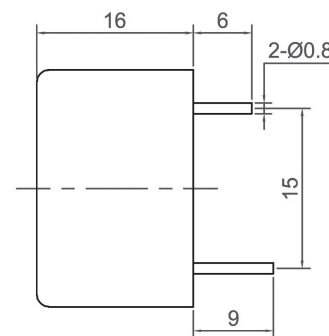

Piezo Buzzer (DC)

Canopus Part no.	Operating Voltage (VDC)	Rated Voltage (VDC)	Max Rated Current (mA)	Min Sound Output (dBA)	Resonant Frequency (Hz)	Tone Nature	Operating Temperature (°C)	Housing	Weight (g)
CPB2409GC34TW	3 ~ 20	9	10	82 at 30cm	3400 ± 500	Continuous	-20 ~ +65	PBT	4

CANOPUS

Canopus Part no.	Operating Voltage (VDC)	Rated Voltage (VDC)	Max Rated Current (mA)	Min Sound Output (dBA)	Resonant Frequency (Hz)	Tone Nature	Operating Temperature (°C)	Housing	Weight (g)
CPB2416HC29NP	3 ~ 20	12	8	85 at 30cm	2900 ± 500	Continuous	-20 ~ +85	Noryl	6

Canopus Part no.	Operating Voltage (VDC)	Rated Voltage (VDC)	Max Rated Current (mA)	Min Sound Output (dBA)	Resonant Frequency (Hz)	Tone Nature	Operating Temperature (°C)	Housing	Weight (g)
CPB2622GC28BP	5 ~ 18	9 / 12	50	98 at 60cm	2800 ± 500	Continuous	-20 ~ +60	ABS	15