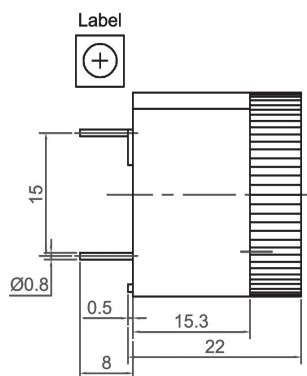

Piezo Buzzer (DC)

Canopus Part no.	Operating Voltage (VDC)	Rated Voltage (VDC)	Max Rated Current (mA)	Min Sound Output (dBA)	Resonant Frequency (Hz)	Tone Nature	Operating Temperature (°C)	Housing	Weight (g)
CPB2409GC34TW	3 ~ 20	9	10	82 at 30cm	3400 ± 500	Continuous	-20 ~ +65	PBT	4

CANOPUS

Canopus Part no.	Operating Voltage (VDC)	Rated Voltage (VDC)	Max Rated Current (mA)	Min Sound Output (dBA)	Resonant Frequency (Hz)	Tone Nature	Operating Temperature (°C)	Housing	Weight (g)
CPB2416HC29NP	3 ~ 20	12	8	85 at 30cm	2900 ± 500	Continuous	-20 ~ +85	Noryl	6

Canopus Part no.	Operating Voltage (VDC)	Rated Voltage (VDC)	Max Rated Current (mA)	Min Sound Output (dBA)	Resonant Frequency (Hz)	Tone Nature	Operating Temperature (°C)	Housing	Weight (g)
CPB2622GC28BP	5 ~ 18	9 / 12	50	98 at 60cm	2800 ± 500	Continuous	-20 ~ +60	ABS	15