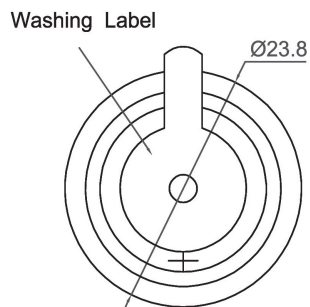

Piezo Buzzer (DC)

Canopus Part no.	Operating Voltage (VDC)	Rated Voltage (VDC)	Max Rated Current (mA)	Min Sound Output (dBA)	Resonant Frequency (Hz)	Tone Nature	Operating Temperature (°C)	Housing	Weight (g)
CPB2409GC34TW	3 ~ 20	9	10	82 at 30cm	3400 ± 500	Continuous	-20 ~ +65	PBT	4

CANOPUS

Canopus Part no.	Operating Voltage (VDC)	Rated Voltage (VDC)	Max Rated Current (mA)	Min Sound Output (dBA)	Resonant Frequency (Hz)	Tone Nature	Operating Temperature (°C)	Housing	Weight (g)
CPB2416HC29NP	3 ~ 20	12	8	85 at 30cm	2900 ± 500	Continuous	-20 ~ +85	Noryl	6

Canopus Part no.	Operating Voltage (VDC)	Rated Voltage (VDC)	Max Rated Current (mA)	Min Sound Output (dBA)	Resonant Frequency (Hz)	Tone Nature	Operating Temperature (°C)	Housing	Weight (g)
CPB2622GC28BP	5 ~ 18	9 / 12	50	98 at 60cm	2800 ± 500	Continuous	-20 ~ +60	ABS	15