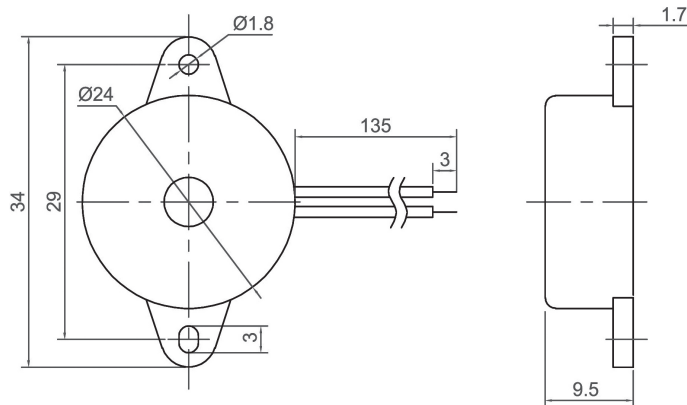

Piezo Buzzer (DC)

Canopus Part no.	Operating Voltage (VDC)	Rated Voltage (VDC)	Max Rated Current (mA)	Min Sound Output (dBA)	Resonant Frequency (Hz)	Tone Nature	Operating Temperature (°C)	Housing	Weight (g)
CPB2409GC34TW	3 ~ 20	9	10	82 at 30cm	3400 ± 500	Continuous	-20 ~ +65	PBT	4

CANOPUS

Canopus Part no.	Operating Voltage (VDC)	Rated Voltage (VDC)	Max Rated Current (mA)	Min Sound Output (dBA)	Resonant Frequency (Hz)	Tone Nature	Operating Temperature (°C)	Housing	Weight (g)
CPB2416HC29NP	3 ~ 20	12	8	85 at 30cm	2900 ± 500	Continuous	-20 ~ +85	Noryl	6

Canopus Part no.	Operating Voltage (VDC)	Rated Voltage (VDC)	Max Rated Current (mA)	Min Sound Output (dBA)	Resonant Frequency (Hz)	Tone Nature	Operating Temperature (°C)	Housing	Weight (g)
CPB2622GC28BP	5 ~ 18	9 / 12	50	98 at 60cm	2800 ± 500	Continuous	-20 ~ +60	ABS	15