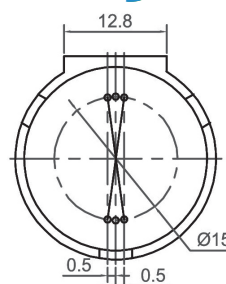

Piezo Buzzer (DC)

Canopus Part no.	Operating Voltage (VDC)	Rated Voltage (VDC)	Max Rated Current (mA)	Min Sound Output (dBA)	Resonant Frequency (Hz)	Tone Nature	Operating Temperature (°C)	Housing	Weight (g)
CPB2409GC34TW	3 ~ 20	9	10	82 at 30cm	3400 ± 500	Continuous	-20 ~ +65	PBT	4

CANOPUS

Canopus Part no.	Operating Voltage (VDC)	Rated Voltage (VDC)	Max Rated Current (mA)	Min Sound Output (dBA)	Resonant Frequency (Hz)	Tone Nature	Operating Temperature (°C)	Housing	Weight (g)
CPB2416HC29NP	3 ~ 20	12	8	85 at 30cm	2900 ± 500	Continuous	-20 ~ +85	Noryl	6