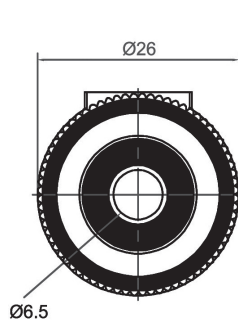

Piezo Buzzer (DC)

Canopus Part no.	Operating Voltage (VDC)	Rated Voltage (VDC)	Max Rated Current (mA)	Min Sound Output (dBA)	Resonant Frequency (Hz)	Tone Nature	Operating Temperature (°C)	Housing	Weight (g)
CPB2409GC34TW	3 ~ 20	9	10	82 at 30cm	3400 ± 500	Continuous	-20 ~ +65	PBT	4

CANOPUS

Canopus Part no.	Operating Voltage (VDC)	Rated Voltage (VDC)	Max Rated Current (mA)	Min Sound Output (dBA)	Resonant Frequency (Hz)	Tone Nature	Operating Temperature (°C)	Housing	Weight (g)
CPB2416HC29NP	3 ~ 20	12	8	85 at 30cm	2900 ± 500	Continuous	-20 ~ +85	Noryl	6