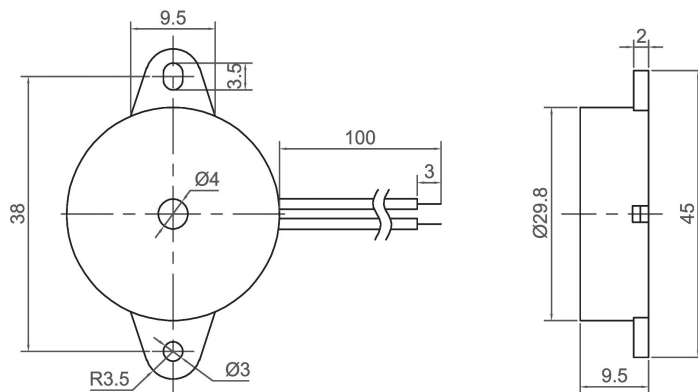

# Piezo Buzzer (DC)

CPB2626

Canopus Part no.	Operating Voltage (VDC)	Rated Voltage (VDC)	Max Rated Current (mA)	Min Sound Output (dBA)	Resonant Frequency (Hz)	Tone Nature	Operating Temperature (°C)	Housing	Weight (g)
CPB2626HC33LG	9 ~ 18	12	15	88 at 30cm	3300 ± 500	Continuous	-20 ~ +85	Pa66	10

CPB2924

Canopus Part no.	Operating Voltage (VDC)	Rated Voltage (VDC)	Max Rated Current (mA)	Min Sound Output (dBA)	Resonant Frequency (Hz)	Tone Nature	Operating Temperature (°C)	Housing	Weight (g)
CPB2924HC35BW	1.5 ~ 16	12	15	95 at 30cm	3500 ± 500	Continuous	-20 ~ +60	ABS	15
CPB2924HCD32BW	3 ~ 15	12	20	90 at 30cm	3200 ± 500	Dual	-20 ~ +60	ABS	15
CPB2924HD32BW	3 ~ 15	12	10	90 at 30cm	3200 ± 500	Pulse	-20 ~ +60	ABS	15
CPB2924IC35BW	1.5 ~ 28	24	20	95 at 30cm	3500 ± 500	Continuous	-20 ~ +60	ABS	15
CPB2924ICD32BW	3 ~ 15	24	30	90 at 30cm	3200 ± 500	Dual	-20 ~ +60	ABS	15
CPB2924ID32BW	1.5 ~ 28	24	20	90 at 30cm	3200 ± 500	Pulse	-20 ~ +60	ABS	15

CPB3009

Canopus Part no.	Operating Voltage (VDC)	Rated Voltage (VDC)	Max Rated Current (mA)	Min Sound Output (dBA)	Resonant Frequency (Hz)	Tone Nature	Operating Temperature (°C)	Housing	Weight (g)
CPB3009HC34BW	3 ~ 20	12	15	85 at 30cm	3400 ± 500	Continuous	-20 ~ +65	ABS	6