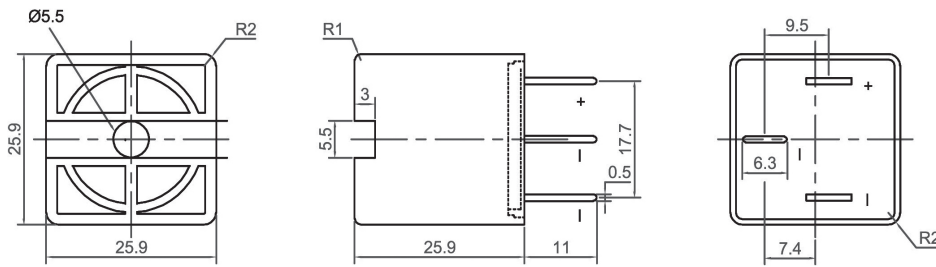

# Piezo Buzzer (DC)

CPB2626

Canopus Part no.	Operating Voltage (VDC)	Rated Voltage (VDC)	Max Rated Current (mA)	Min Sound Output (dBA)	Resonant Frequency (Hz)	Tone Nature	Operating Temperature (°C)	Housing	Weight (g)
CPB2626HC33LG	9 ~ 18	12	15	88 at 30cm	3300 ± 500	Continuous	-20 ~ +85	Pa66	10

CPB2924

Canopus Part no.	Operating Voltage (VDC)	Rated Voltage (VDC)	Max Rated Current (mA)	Min Sound Output (dBA)	Resonant Frequency (Hz)	Tone Nature	Operating Temperature (°C)	Housing	Weight (g)
CPB2924HC35BW	1.5 ~ 16	12	15	95 at 30cm	3500 ± 500	Continuous	-20 ~ +60	ABS	15
CPB2924HCD32BW	3 ~ 15	12	20	90 at 30cm	3200 ± 500	Dual	-20 ~ +60	ABS	15
CPB2924HD32BW	3 ~ 15	12	10	90 at 30cm	3200 ± 500	Pulse	-20 ~ +60	ABS	15
CPB2924IC35BW	1.5 ~ 28	24	20	95 at 30cm	3500 ± 500	Continuous	-20 ~ +60	ABS	15
CPB2924ICD32BW	3 ~ 15	24	30	90 at 30cm	3200 ± 500	Dual	-20 ~ +60	ABS	15
CPB2924ID32BW	1.5 ~ 28	24	20	90 at 30cm	3200 ± 500	Pulse	-20 ~ +60	ABS	15

CPB3009

Canopus Part no.	Operating Voltage (VDC)	Rated Voltage (VDC)	Max Rated Current (mA)	Min Sound Output (dBA)	Resonant Frequency (Hz)	Tone Nature	Operating Temperature (°C)	Housing	Weight (g)
CPB3009HC34BW	3 ~ 20	12	15	85 at 30cm	3400 ± 500	Continuous	-20 ~ +65	ABS	6