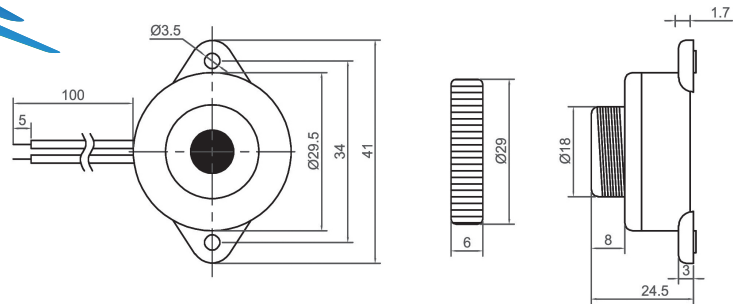

# Piezo Buzzer (DC)

CPB2626

Canopus Part no.	Operating Voltage (VDC)	Rated Voltage (VDC)	Max Rated Current (mA)	Min Sound Output (dBA)	Resonant Frequency (Hz)	Tone Nature	Operating Temperature (°C)	Housing	Weight (g)
CPB2626HC33LG	9 ~ 18	12	15	88 at 30cm	3300 ± 500	Continuous	-20 ~ +85	Pa66	10

CPB2924

Canopus Part no.	Operating Voltage (VDC)	Rated Voltage (VDC)	Max Rated Current (mA)	Min Sound Output (dBA)	Resonant Frequency (Hz)	Tone Nature	Operating Temperature (°C)	Housing	Weight (g)
CPB2924HC35BW	1.5 ~ 16	12	15	95 at 30cm	3500 ± 500	Continuous	-20 ~ +60	ABS	15
CPB2924HCD32BW	3 ~ 15	12	20	90 at 30cm	3200 ± 500	Dual	-20 ~ +60	ABS	15
CPB2924HD32BW	3 ~ 15	12	10	90 at 30cm	3200 ± 500	Pulse	-20 ~ +60	ABS	15
CPB2924IC35BW	1.5 ~ 28	24	20	95 at 30cm	3500 ± 500	Continuous	-20 ~ +60	ABS	15
CPB2924ICD32BW	3 ~ 15	24	30	90 at 30cm	3200 ± 500	Dual	-20 ~ +60	ABS	15
CPB2924ID32BW	1.5 ~ 28	24	20	90 at 30cm	3200 ± 500	Pulse	-20 ~ +60	ABS	15

CPB3009

Canopus Part no.	Operating Voltage (VDC)	Rated Voltage (VDC)	Max Rated Current (mA)	Min Sound Output (dBA)	Resonant Frequency (Hz)	Tone Nature	Operating Temperature (°C)	Housing	Weight (g)
CPB3009HC34BW	3 ~ 20	12	15	85 at 30cm	3400 ± 500	Continuous	-20 ~ +65	ABS	6