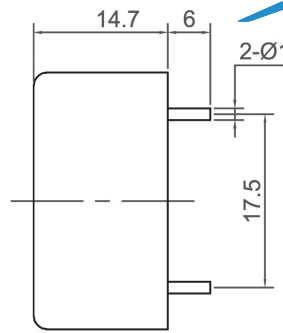

Piezo Buzzer (DC)

CPB3015

| Canopus Part no. | Operating Voltage (VDC) | Rated Voltage (VDC) | Max Rated Current (mA) | Min Sound Output (dBA) | Resonant Frequency (Hz) | Tone Nature | Operating Temperature (°C) | Housing | Weight (g) |
|------------------|-------------------------|---------------------|------------------------|------------------------|-------------------------|-------------|----------------------------|---------|------------|
| CPB3015EC30BP | 3 ~ 12 | 5 | 6 | 80 at 30cm | 3000 ± 500 | Continuous | -20 ~ +60 | ABS | 3 |
| CPB3015HC30BP | 3 ~ 20 | 12 | 10 | 90 at 30cm | 3000 ± 500 | Continuous | -20 ~ +60 | ABS | 3 |

CPB3017

| Canopus Part no. | Operating Voltage (VDC) | Rated Voltage (VDC) | Max Rated Current (mA) | Min Sound Output (dBA) | Resonant Frequency (Hz) | Tone Nature | Operating Temperature (°C) | Housing | Weight (g) |
|------------------|-------------------------|---------------------|------------------------|------------------------|-------------------------|-------------|----------------------------|---------|------------|
| CPB3017HC18BP | 3 ~ 30 | 12 | 12 | 87 at 10cm | 1800 ± 500 | Continuous | -20 ~ +60 | ABS | 5 |

CPB3019

| Canopus Part no. | Operating Voltage (VDC) | Rated Voltage (VDC) | Max Rated Current (mA) | Min Sound Output (dBA) | Resonant Frequency (Hz) | Tone Nature | Operating Temperature (°C) | Housing | Weight (g) |
|------------------|-------------------------|---------------------|------------------------|------------------------|-------------------------|-------------|----------------------------|---------|------------|
| CPB3019CC35TP | 2 ~ 5 | 3 | 10 | 90 at 30cm | 3500 ± 500 | Continuous | -20 ~ +60 | PBT | 10 |
| CPB3019HC35TP | 3 ~ 20 | 12 | 10 | 90 at 30cm | 3500 ± 500 | Continuous | -20 ~ +60 | PBT | 10 |