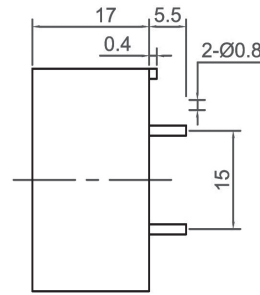

Piezo Buzzer (DC)

CPB3015

| Canopus Part no. | Operating Voltage (VDC) | Rated Voltage (VDC) | Max Rated Current (mA) | Min Sound Output (dBA) | Resonant Frequency (Hz) | Tone Nature | Operating Temperature (°C) | Housing | Weight (g) |
|------------------|-------------------------|---------------------|------------------------|------------------------|-------------------------|-------------|----------------------------|---------|------------|
| CPB3015EC30BP | 3 ~ 12 | 5 | 6 | 80 at 30cm | 3000 ± 500 | Continuous | -20 ~ +60 | ABS | 3 |
| CPB3015HC30BP | 3 ~ 20 | 12 | 10 | 90 at 30cm | 3000 ± 500 | Continuous | -20 ~ +60 | ABS | 3 |

CPB3017

| Canopus Part no. | Operating Voltage (VDC) | Rated Voltage (VDC) | Max Rated Current (mA) | Min Sound Output (dBA) | Resonant Frequency (Hz) | Tone Nature | Operating Temperature (°C) | Housing | Weight (g) |
|------------------|-------------------------|---------------------|------------------------|------------------------|-------------------------|-------------|----------------------------|---------|------------|
| CPB3017HC18BP | 3 ~ 30 | 12 | 12 | 87 at 10cm | 1800 ± 500 | Continuous | -20 ~ +60 | ABS | 5 |

CPB3019

| Canopus Part no. | Operating Voltage (VDC) | Rated Voltage (VDC) | Max Rated Current (mA) | Min Sound Output (dBA) | Resonant Frequency (Hz) | Tone Nature | Operating Temperature (°C) | Housing | Weight (g) |
|------------------|-------------------------|---------------------|------------------------|------------------------|-------------------------|-------------|----------------------------|---------|------------|
| CPB3019CC35TP | 2 ~ 5 | 3 | 10 | 90 at 30cm | 3500 ± 500 | Continuous | -20 ~ +60 | PBT | 10 |
| CPB3019HC35TP | 3 ~ 20 | 12 | 10 | 90 at 30cm | 3500 ± 500 | Continuous | -20 ~ +60 | PBT | 10 |