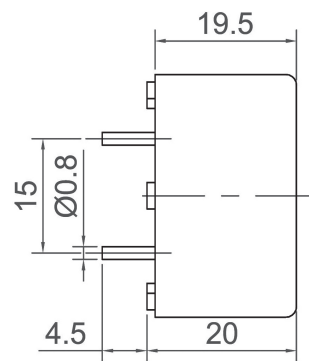

Piezo Buzzer (DC)

CPB3015

| Canopus Part no. | Operating Voltage (VDC) | Rated Voltage (VDC) | Max Rated Current (mA) | Min Sound Output (dBA) | Resonant Frequency (Hz) | Tone Nature | Operating Temperature (°C) | Housing | Weight (g) |
|------------------|-------------------------|---------------------|------------------------|------------------------|-------------------------|-------------|----------------------------|---------|------------|
| CPB3015EC30BP | 3 ~ 12 | 5 | 6 | 80 at 30cm | 3000 ± 500 | Continuous | -20 ~ +60 | ABS | 3 |
| CPB3015HC30BP | 3 ~ 20 | 12 | 10 | 90 at 30cm | 3000 ± 500 | Continuous | -20 ~ +60 | ABS | 3 |

CPB3017

| Canopus Part no. | Operating Voltage (VDC) | Rated Voltage (VDC) | Max Rated Current (mA) | Min Sound Output (dBA) | Resonant Frequency (Hz) | Tone Nature | Operating Temperature (°C) | Housing | Weight (g) |
|------------------|-------------------------|---------------------|------------------------|------------------------|-------------------------|-------------|----------------------------|---------|------------|
| CPB3017HC18BP | 3 ~ 30 | 12 | 12 | 87 at 10cm | 1800 ± 500 | Continuous | -20 ~ +60 | ABS | 5 |

CPB3019

| Canopus Part no. | Operating Voltage (VDC) | Rated Voltage (VDC) | Max Rated Current (mA) | Min Sound Output (dBA) | Resonant Frequency (Hz) | Tone Nature | Operating Temperature (°C) | Housing | Weight (g) |
|------------------|-------------------------|---------------------|------------------------|------------------------|-------------------------|-------------|----------------------------|---------|------------|
| CPB3019CC35TP | 2 ~ 5 | 3 | 10 | 90 at 30cm | 3500 ± 500 | Continuous | -20 ~ +60 | PBT | 10 |
| CPB3019HC35TP | 3 ~ 20 | 12 | 10 | 90 at 30cm | 3500 ± 500 | Continuous | -20 ~ +60 | PBT | 10 |