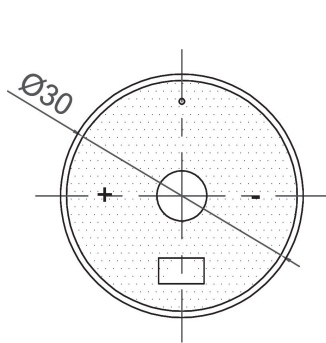

Piezo Buzzer (DC)

CPB3015

| Canopus Part no. | Operating Voltage (VDC) | Rated Voltage (VDC) | Max Rated Current (mA) | Min Sound Output (dBA) | Resonant Frequency (Hz) | Tone Nature | Operating Temperature (°C) | Housing | Weight (g) |
|------------------|-------------------------|---------------------|------------------------|------------------------|-------------------------|-------------|----------------------------|---------|------------|
| CPB3015EC30BP | 3 ~ 12 | 5 | 6 | 80 at 30cm | 3000 ± 500 | Continuous | -20 ~ +60 | ABS | 3 |
| CPB3015HC30BP | 3 ~ 20 | 12 | 10 | 90 at 30cm | 3000 ± 500 | Continuous | -20 ~ +60 | ABS | 3 |

CPB3017

| Canopus Part no. | Operating Voltage (VDC) | Rated Voltage (VDC) | Max Rated Current (mA) | Min Sound Output (dBA) | Resonant Frequency (Hz) | Tone Nature | Operating Temperature (°C) | Housing | Weight (g) |
|------------------|-------------------------|---------------------|------------------------|------------------------|-------------------------|-------------|----------------------------|---------|------------|
| CPB3017HC18BP | 3 ~ 30 | 12 | 12 | 87 at 10cm | 1800 ± 500 | Continuous | -20 ~ +60 | ABS | 5 |