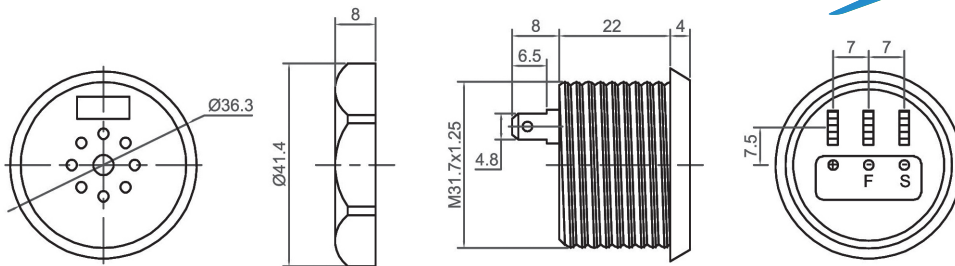

Piezo Buzzer (DC)

CPB3207

Canopus Part no.	Operating Voltage (VDC)	Rated Voltage (VDC)	Max Rated Current (mA)	Min Sound Output (dBA)	Resonant Frequency (Hz)	Tone Nature	Operating Temperature (°C)	Housing	Weight (g)
CPB3207HC35BPA	3 ~ 24	12	6	85 at 10cm	3500 ± 500	Continuous	-20 ~ +60	ABS	8
CPB3207HC58BPA	3 ~ 24	12	8	85 at 10cm	5800 ± 500	Continuous	-20 ~ +60	ABS	8

CANOPUS

CPB3214

Canopus Part no.	Operating Voltage (VDC)	Rated Voltage (VDC)	Max Rated Current (mA)	Min Sound Output (dBA)	Resonant Frequency (Hz)	Tone Nature	Operating Temperature (°C)	Housing	Weight (g)
CPB3214HC39BW	3 ~ 28	12	15	87 at 30cm	3900 ± 500	Continuous	-20 ~ +60	ABS	8