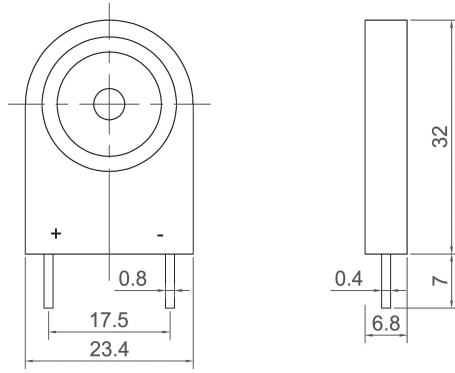

Piezo Buzzer (DC)

CPB3207

Canopus Part no.	Operating Voltage (VDC)	Rated Voltage (VDC)	Max Rated Current (mA)	Min Sound Output (dBA)	Resonant Frequency (Hz)	Tone Nature	Operating Temperature (°C)	Housing	Weight (g)
CPB3207HC35BPA	3 ~ 24	12	6	85 at 10cm	3500 ± 500	Continuous	-20 ~ +60	ABS	8
CPB3207HC58BPA	3 ~ 24	12	8	85 at 10cm	5800 ± 500	Continuous	-20 ~ +60	ABS	8

CANOPUS

CPB3214

Canopus Part no.	Operating Voltage (VDC)	Rated Voltage (VDC)	Max Rated Current (mA)	Min Sound Output (dBA)	Resonant Frequency (Hz)	Tone Nature	Operating Temperature (°C)	Housing	Weight (g)
CPB3214HC39BW	3 ~ 28	12	15	87 at 30cm	3900 ± 500	Continuous	-20 ~ +60	ABS	8