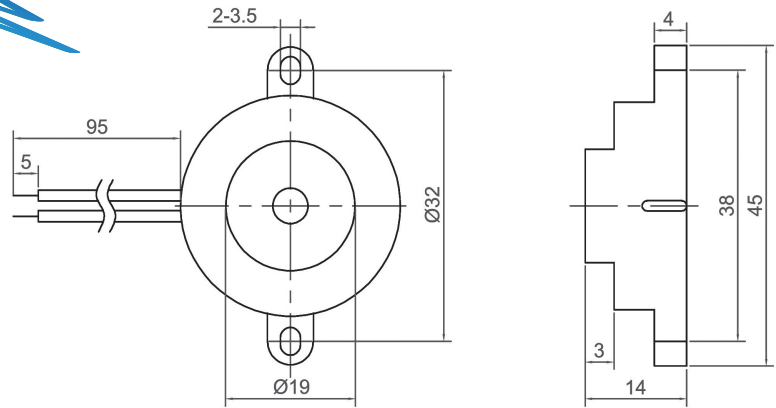

Piezo Buzzer (DC)

CPB3207

Canopus Part no.	Operating Voltage (VDC)	Rated Voltage (VDC)	Max Rated Current (mA)	Min Sound Output (dBA)	Resonant Frequency (Hz)	Tone Nature	Operating Temperature (°C)	Housing	Weight (g)
CPB3207HC35BPA	3 ~ 24	12	6	85 at 10cm	3500 ± 500	Continuous	-20 ~ +60	ABS	8
CPB3207HC58BPA	3 ~ 24	12	8	85 at 10cm	5800 ± 500	Continuous	-20 ~ +60	ABS	8

CANOPUS

CPB3214

Canopus Part no.	Operating Voltage (VDC)	Rated Voltage (VDC)	Max Rated Current (mA)	Min Sound Output (dBA)	Resonant Frequency (Hz)	Tone Nature	Operating Temperature (°C)	Housing	Weight (g)
CPB3214HC39BW	3 ~ 28	12	15	87 at 30cm	3900 ± 500	Continuous	-20 ~ +60	ABS	8