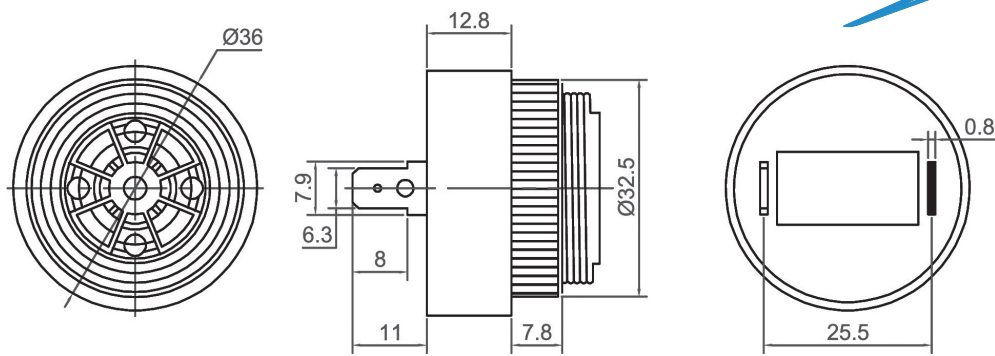

Piezo Buzzer (DC)

CPB3626-R

Canopus Part no.	Operating Voltage (VDC)	Rated Voltage (VDC)	Max Rated Current (mA)	Min Sound Output (dBA)	Resonant Frequency (Hz)	Tone Nature	Operating Temperature (°C)	Housing	Weight (g)
CPB3626JC29TG	5 ~ 32	30	60	90 at 61cm	2900 ± 500	Continuous	-20 ~ +60	PBT	35

CPB3635

Canopus Part no.	Operating Voltage (VDC)	Rated Voltage (VDC)	Max Rated Current (mA)	Min Sound Output (dBA)	Resonant Frequency (Hz)	Tone Nature	Operating Temperature (°C)	Housing	Weight (g)
CPB3635HM22TG	4 ~ 18	12	85	95 at 60cm	2200 ± 500	Siren	-20 ~ +70	PBT	35
CPB3635JM22TG	6 ~ 28	28	85	95 at 61cm	2200 ± 500	Siren	-20 ~ +70	PBT	35