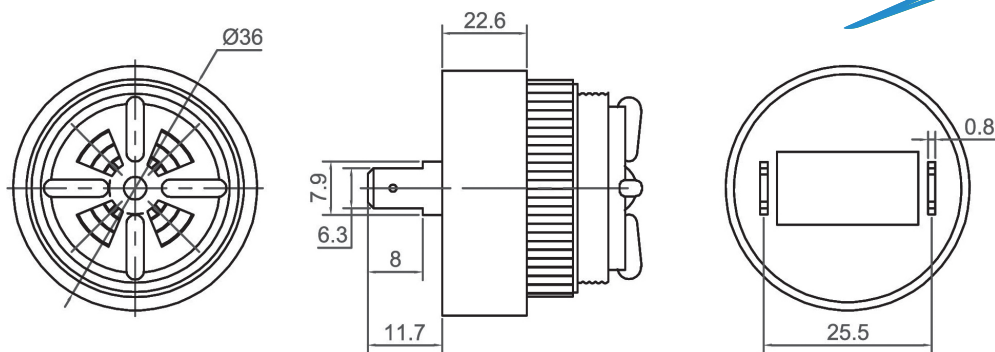

Piezo Buzzer (DC)

CPB3626-R

Canopus Part no.	Operating Voltage (VDC)	Rated Voltage (VDC)	Max Rated Current (mA)	Min Sound Output (dBA)	Resonant Frequency (Hz)	Tone Nature	Operating Temperature (°C)	Housing	Weight (g)
CPB3626JC29TG	5 ~ 32	30	60	90 at 61cm	2900 ± 500	Continuous	-20 ~ +60	PBT	35

CPB3635

Canopus Part no.	Operating Voltage (VDC)	Rated Voltage (VDC)	Max Rated Current (mA)	Min Sound Output (dBA)	Resonant Frequency (Hz)	Tone Nature	Operating Temperature (°C)	Housing	Weight (g)
CPB3635HM22TG	4 ~ 18	12	85	95 at 60cm	2200 ± 500	Siren	-20 ~ +70	PBT	35
CPB3635JM22TG	6 ~ 28	28	85	95 at 61cm	2200 ± 500	Siren	-20 ~ +70	PBT	35