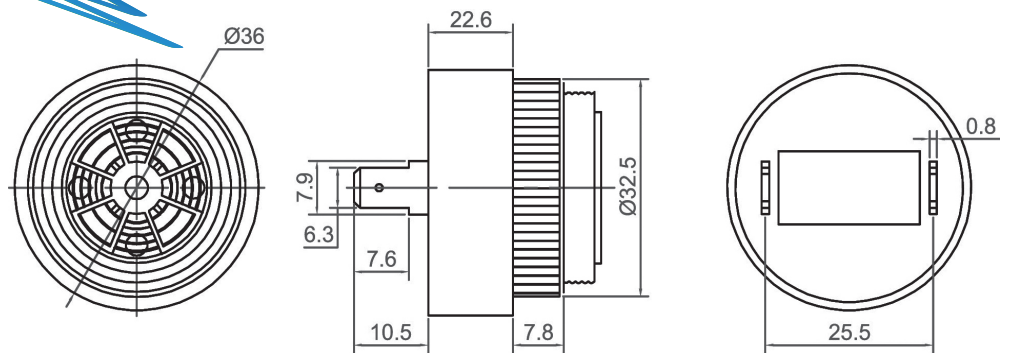

Piezo Buzzer (DC)

CPB3626-R

Canopus Part no.	Operating Voltage (VDC)	Rated Voltage (VDC)	Max Rated Current (mA)	Min Sound Output (dBA)	Resonant Frequency (Hz)	Tone Nature	Operating Temperature (°C)	Housing	Weight (g)
CPB3626JC29TG	5 ~ 32	30	60	90 at 61cm	2900 ± 500	Continuous	-20 ~ +60	PBT	35

CPB3635

Canopus Part no.	Operating Voltage (VDC)	Rated Voltage (VDC)	Max Rated Current (mA)	Min Sound Output (dBA)	Resonant Frequency (Hz)	Tone Nature	Operating Temperature (°C)	Housing	Weight (g)
CPB3635HM22TG	4 ~ 18	12	85	95 at 60cm	2200 ± 500	Siren	-20 ~ +70	PBT	35
CPB3635JM22TG	6 ~ 28	28	85	95 at 61cm	2200 ± 500	Siren	-20 ~ +70	PBT	35