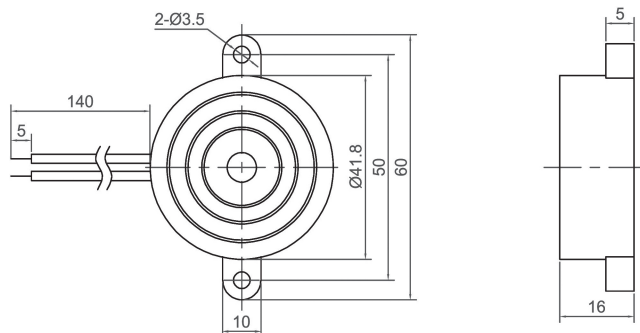

Piezo Buzzer (DC)

CPB4216

Canopus Part no.	Operating Voltage (VDC)	Rated Voltage (VDC)	Max Rated Current (mA)	Min Sound Output (dBA)	Resonant Frequency (Hz)	Tone Nature	Operating Temperature (°C)	Housing	Weight (g)
CPB4216HC28BW	1.5 ~ 20	12	10	96 at 30cm	2800 ± 500	Continuous	-20 ~ +60	ABS	12
CPB4216HF28BW	3 ~ 28	12	9	90 at 30cm	2800 ± 500	Fast Pulse	-20 ~ +60	ABS	15
CPB4216HS28BW	3 ~ 28	12	9	90 at 30cm	2800 ± 500	Slow Pulse	-20 ~ +60	ABS	15

CANOPUS

CPB4220

Canopus Part no.	Operating Voltage (VDC)	Rated Voltage (VDC)	Max Rated Current (mA)	Min Sound Output (dBA)	Resonant Frequency (Hz)	Tone Nature	Operating Temperature (°C)	Housing	Weight (g)
CPB4220IC29YE	1 ~ 28	24	15	85 at 30cm	2900 ± 500	Continuous	-20 ~ +60	Nylon	18

CPB4314

Canopus Part no.	Operating Voltage (VDC)	Rated Voltage (VDC)	Max Rated Current (mA)	Min Sound Output (dBA)	Resonant Frequency (Hz)	Tone Nature	Operating Temperature (°C)	Housing	Weight (g)
CPB4314HC28BP	3 ~ 20	12	12	100 at 30cm	2800 ± 500	Continuous	-20 ~ +60	ABS	11