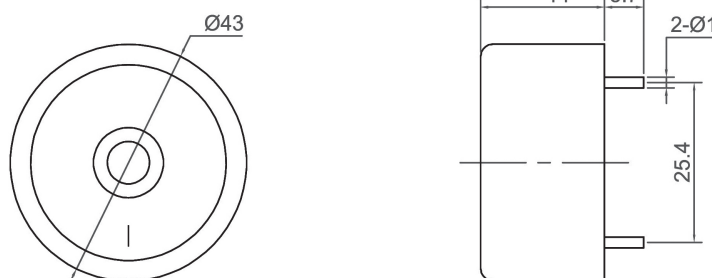

Piezo Buzzer (DC)

CPB4216

Canopus Part no.	Operating Voltage (VDC)	Rated Voltage (VDC)	Max Rated Current (mA)	Min Sound Output (dBA)	Resonant Frequency (Hz)	Tone Nature	Operating Temperature (°C)	Housing	Weight (g)
CPB4216HC28BW	1.5 ~ 20	12	10	96 at 30cm	2800 ± 500	Continuous	-20 ~ +60	ABS	12
CPB4216HF28BW	3 ~ 28	12	9	90 at 30cm	2800 ± 500	Fast Pulse	-20 ~ +60	ABS	15
CPB4216HS28BW	3 ~ 28	12	9	90 at 30cm	2800 ± 500	Slow Pulse	-20 ~ +60	ABS	15

CANOPUS

CPB4220

Canopus Part no.	Operating Voltage (VDC)	Rated Voltage (VDC)	Max Rated Current (mA)	Min Sound Output (dBA)	Resonant Frequency (Hz)	Tone Nature	Operating Temperature (°C)	Housing	Weight (g)
CPB4220IC29YE	1 ~ 28	24	15	85 at 30cm	2900 ± 500	Continuous	-20 ~ +60	Nylon	18

CPB4314

Canopus Part no.	Operating Voltage (VDC)	Rated Voltage (VDC)	Max Rated Current (mA)	Min Sound Output (dBA)	Resonant Frequency (Hz)	Tone Nature	Operating Temperature (°C)	Housing	Weight (g)
CPB4314HC28BP	3 ~ 20	12	12	100 at 30cm	2800 ± 500	Continuous	-20 ~ +60	ABS	11