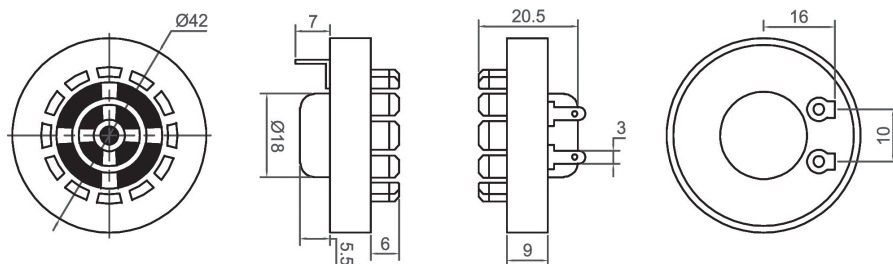

Piezo Buzzer (DC)

CPB4216

Canopus Part no.	Operating Voltage (VDC)	Rated Voltage (VDC)	Max Rated Current (mA)	Min Sound Output (dBA)	Resonant Frequency (Hz)	Tone Nature	Operating Temperature (°C)	Housing	Weight (g)
CPB4216HC28BW	1.5 ~ 20	12	10	96 at 30cm	2800 ± 500	Continuous	-20 ~ +60	ABS	12
CPB4216HF28BW	3 ~ 28	12	9	90 at 30cm	2800 ± 500	Fast Pulse	-20 ~ +60	ABS	15
CPB4216HS28BW	3 ~ 28	12	9	90 at 30cm	2800 ± 500	Slow Pulse	-20 ~ +60	ABS	15

CANOPUS

CPB4220

Canopus Part no.	Operating Voltage (VDC)	Rated Voltage (VDC)	Max Rated Current (mA)	Min Sound Output (dBA)	Resonant Frequency (Hz)	Tone Nature	Operating Temperature (°C)	Housing	Weight (g)
CPB4220IC29YE	1 ~ 28	24	15	85 at 30cm	2900 ± 500	Continuous	-20 ~ +60	Nylon	18

CPB4314

Canopus Part no.	Operating Voltage (VDC)	Rated Voltage (VDC)	Max Rated Current (mA)	Min Sound Output (dBA)	Resonant Frequency (Hz)	Tone Nature	Operating Temperature (°C)	Housing	Weight (g)
CPB4314HC28BP	3 ~ 20	12	12	100 at 30cm	2800 ± 500	Continuous	-20 ~ +60	ABS	11