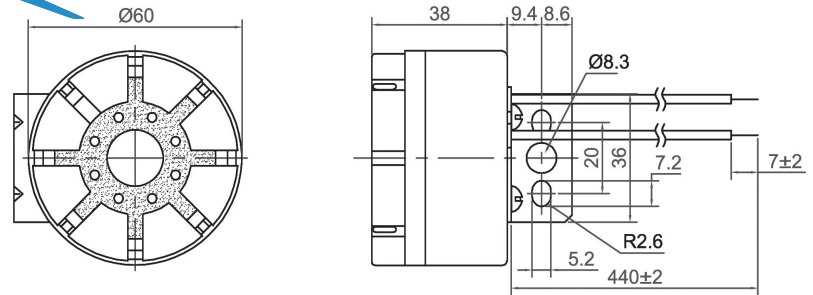

Piezo Buzzer (DC)

CPB5331

Canopus Part no.	Operating Voltage (VDC)	Rated Voltage (VDC)	Max Rated Current (mA)	Min Sound Output (dBA)	Resonant Frequency (Hz)	Tone Nature	Operating Temperature (°C)	Housing	Weight (g)
CPB5331FC28NW	3 ~ 12	6	20	93 at 30cm	2800 ± 500	Continuous	-30 ~ +70	Noryl	38

CANOPUS

CPB6038

Canopus Part no.	Operating Voltage (VDC)	Rated Voltage (VDC)	Max Rated Current (mA)	Min Sound Output (dBA)	Resonant Frequency (Hz)	Tone Nature	Operating Temperature (°C)	Housing	Weight (g)
CPB6038HC28BW	6 ~ 15	12	300	100 at 1m	2800 ± 400	Continuous	-20 ~ +70	ABS	110
CPB6038HD28BW	6 ~ 15	12	300	108 at 1m	2800 ± 500	Normal Pulse	-20 ~ +85	ABS	110
CPB6038IC28BW	12 ~ 28	24	200	103 at 1m	2800 ± 500	Continuous	-20 ~ +70	ABS	110

CPB8432

Canopus Part no.	Operating Voltage (VDC)	Rated Voltage (VDC)	Max Rated Current (mA)	Min Sound Output (dBA)	Resonant Frequency (Hz)	Tone Nature	Operating Temperature (°C)	Housing	Weight (g)
CPB8432HM26BW	9 ~ 15	12	120	105 at 1m	2600 ~ 3100	Siren	-20 ~ +60	ABS	90
CPB8432HT26BW	6 ~ 15	12	120	105 at 1m	2600 ~ 3100	Two	-20 ~ +60	ABS	90
CPB8432IM15BW	16 ~ 28	24	120	105 at 1m	1500 ~ 3100	Siren	-20 ~ +60	ABS	90
CPB8432IT26BW	16 ~ 28	24	120	105 at 1m	2600 ~ 3100	Two	-20 ~ +60	ABS	90