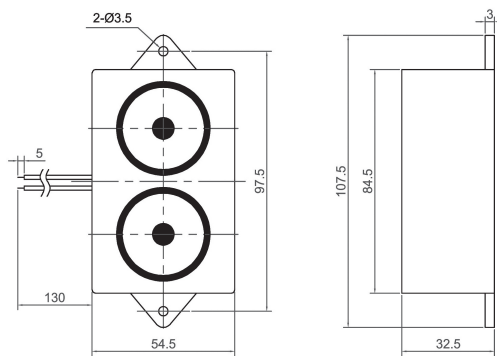

Piezo Buzzer (DC)

CPB5331

Canopus Part no.	Operating Voltage (VDC)	Rated Voltage (VDC)	Max Rated Current (mA)	Min Sound Output (dBA)	Resonant Frequency (Hz)	Tone Nature	Operating Temperature (°C)	Housing	Weight (g)
CPB5331FC28NW	3 ~ 12	6	20	93 at 30cm	2800 ± 500	Continuous	-30 ~ +70	Noryl	38

CANOPUS

CPB6038

Canopus Part no.	Operating Voltage (VDC)	Rated Voltage (VDC)	Max Rated Current (mA)	Min Sound Output (dBA)	Resonant Frequency (Hz)	Tone Nature	Operating Temperature (°C)	Housing	Weight (g)
CPB6038HC28BW	6 ~ 15	12	300	100 at 1m	2800 ± 400	Continuous	-20 ~ +70	ABS	110
CPB6038HD28BW	6 ~ 15	12	300	108 at 1m	2800 ± 500	Normal Pulse	-20 ~ +85	ABS	110
CPB6038IC28BW	12 ~ 28	24	200	103 at 1m	2800 ± 500	Continuous	-20 ~ +70	ABS	110

CPB8432

Canopus Part no.	Operating Voltage (VDC)	Rated Voltage (VDC)	Max Rated Current (mA)	Min Sound Output (dBA)	Resonant Frequency (Hz)	Tone Nature	Operating Temperature (°C)	Housing	Weight (g)
CPB8432HM26BW	9 ~ 15	12	120	105 at 1m	2600 ~ 3100	Siren	-20 ~ +60	ABS	90
CPB8432HT26BW	6 ~ 15	12	120	105 at 1m	2600 ~ 3100	Two	-20 ~ +60	ABS	90
CPB8432IM15BW	16 ~ 28	24	120	105 at 1m	1500 ~ 3100	Siren	-20 ~ +60	ABS	90
CPB8432IT26BW	16 ~ 28	24	120	105 at 1m	2600 ~ 3100	Two	-20 ~ +60	ABS	90