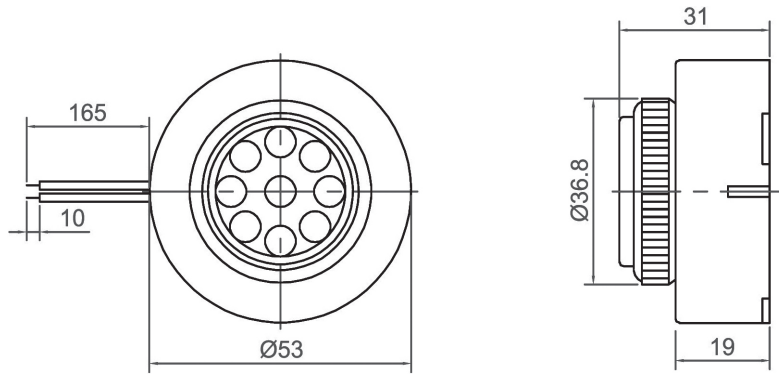

Piezo Buzzer (DC)

CPB5331

Canopus Part no.	Operating Voltage (VDC)	Rated Voltage (VDC)	Max Rated Current (mA)	Min Sound Output (dBA)	Resonant Frequency (Hz)	Tone Nature	Operating Temperature (°C)	Housing	Weight (g)
CPB5331FC28NW	3 ~ 12	6	20	93 at 30cm	2800 ± 500	Continuous	-30 ~ +70	Noryl	38

CANOPUS

CPB6038

Canopus Part no.	Operating Voltage (VDC)	Rated Voltage (VDC)	Max Rated Current (mA)	Min Sound Output (dBA)	Resonant Frequency (Hz)	Tone Nature	Operating Temperature (°C)	Housing	Weight (g)
CPB6038HC28BW	6 ~ 15	12	300	100 at 1m	2800 ± 400	Continuous	-20 ~ +70	ABS	110
CPB6038HD28BW	6 ~ 15	12	300	108 at 1m	2800 ± 500	Normal Pulse	-20 ~ +85	ABS	110
CPB6038IC28BW	12 ~ 28	24	200	103 at 1m	2800 ± 500	Continuous	-20 ~ +70	ABS	110

CPB8432

Canopus Part no.	Operating Voltage (VDC)	Rated Voltage (VDC)	Max Rated Current (mA)	Min Sound Output (dBA)	Resonant Frequency (Hz)	Tone Nature	Operating Temperature (°C)	Housing	Weight (g)
CPB8432HM26BW	9 ~ 15	12	120	105 at 1m	2600 ~ 3100	Siren	-20 ~ +60	ABS	90
CPB8432HT26BW	6 ~ 15	12	120	105 at 1m	2600 ~ 3100	Two	-20 ~ +60	ABS	90
CPB8432IM15BW	16 ~ 28	24	120	105 at 1m	1500 ~ 3100	Siren	-20 ~ +60	ABS	90
CPB8432IT26BW	16 ~ 28	24	120	105 at 1m	2600 ~ 3100	Two	-20 ~ +60	ABS	90