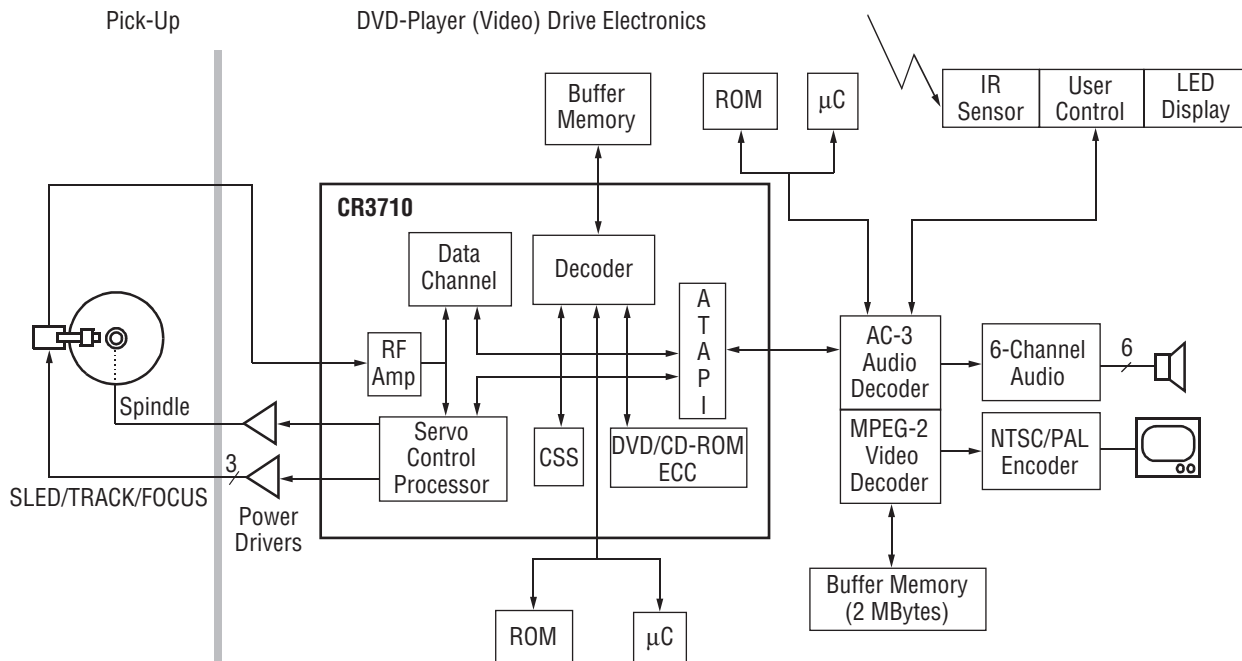

DVD Player System

Cirrus Logic, Inc. Corporate Headquarters

4210 S. Industrial Drive
Austin, Texas 78744
USA
T (512) 445-7222
T (800) 888-5016
F (512) 912-3977
www.cirrus.com

WORLDWIDE DISTRIBUTION

United States:

Insight Electronics
9980 Huennekens
San Diego, California 92121
T (800) 677-6011
F (858) 450-8550
www.insight-electronics.com

Nu Horizons

70 Maxess Road
Melville, New York 11747
T (631) 396-5000
F (631) 396-5060
www.nuhorizons.com

Asia, Europe, and Japan:

Please access our website,
www.cirrus.com, for your
nearest local distributor.

WORLDWIDE SALES

Regional Offices:

United States

Cirrus Logic, Inc.
46831 Lakeview Blvd
Fremont, California 94538
T (510) 623-8300
F (510) 252-6020

Japan

Cirrus Logic K.K.
Aioi Sonpo, Bldg 6F
5-6 Niban-cho, Chiyoda-ku
Tokyo, Japan
T 81-3-5226-7390
F 81-3-5226-7677

Asia

Cirrus Logic Intl. Ltd.
20F., Ocean Building
80 Shanghai Street
Kowloon, Hong Kong, China
T 852-2376-0801
T 852-2314-9920
F 852-2375-1202

Europe

Cirrus Logic UK
4-5 Anglers Court
33-44 Spittal Street
Marlow, Bucks SL71DB
England
T 44-0-1628-472-211
F 44-0-1628-486-114

For more information, visit us at www.cirrus.com