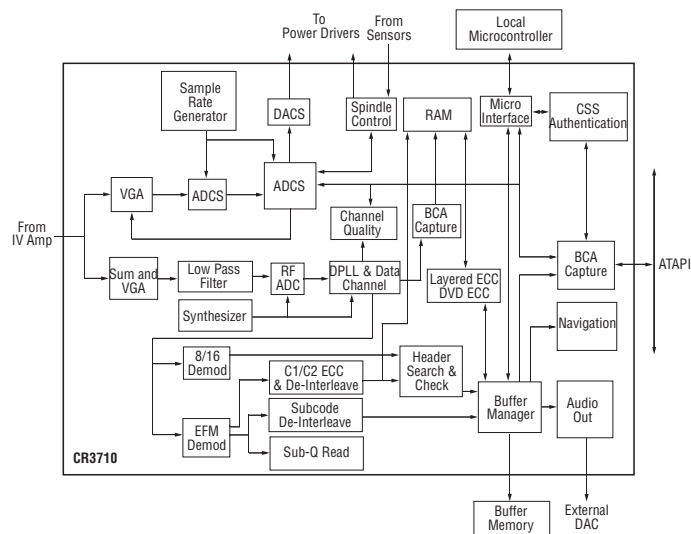

Integrated ATAPI DVD Drive Manager

Fully Integrated Chip for Game Consoles and DVD Players/ROMs

CR3710 Features

- Integrates all required components for a complete ATAPI or AVI interface DVD drive (front-end) electronics solution:
 - RF amp
 - Data channel
 - Servo control processor
 - CD/DVD ECC (error correction code)
 - CSS (Authentication)
 - ATAPI decoder
- Partial Response Maximum Likelihood (PRML) data channel.
- High-performance controller supports DVD disc speeds up to 8x (and CD to 32x)
- Servo Control Processor (SCP) on board
- Enhanced defect management
- Direct audio/video interface for DVD player and game console applications
- ATAPI interface for DVD and game console solutions
- DVD navigation support
- DVD player reference kit available
- 208-pin LQFP package

The CR3710 is a high-integration, high-performance ATAPI DVD drive manager. It integrates all required components in a DVD loader for DVD players, slim-line DVD-ROM drives, and game consoles. The CR3710 includes an RF amp, servo control processor, data channel, CD/DVD ECC, CSS authorization, CD/DVD-ROM decoder, and both AVI and ATAPI interfaces.

The CR3710 can be configured with an audio D/A converter (digital-to-analog converter), external buffer memory (8- or 16-bit DRAM), a local microcontroller with its RAM and ROM, and power drivers to create a complete DVD player or game console electronics solution. It also has integrated MPEG-2 and ATAPI interfaces for efficient design into a DVD player.