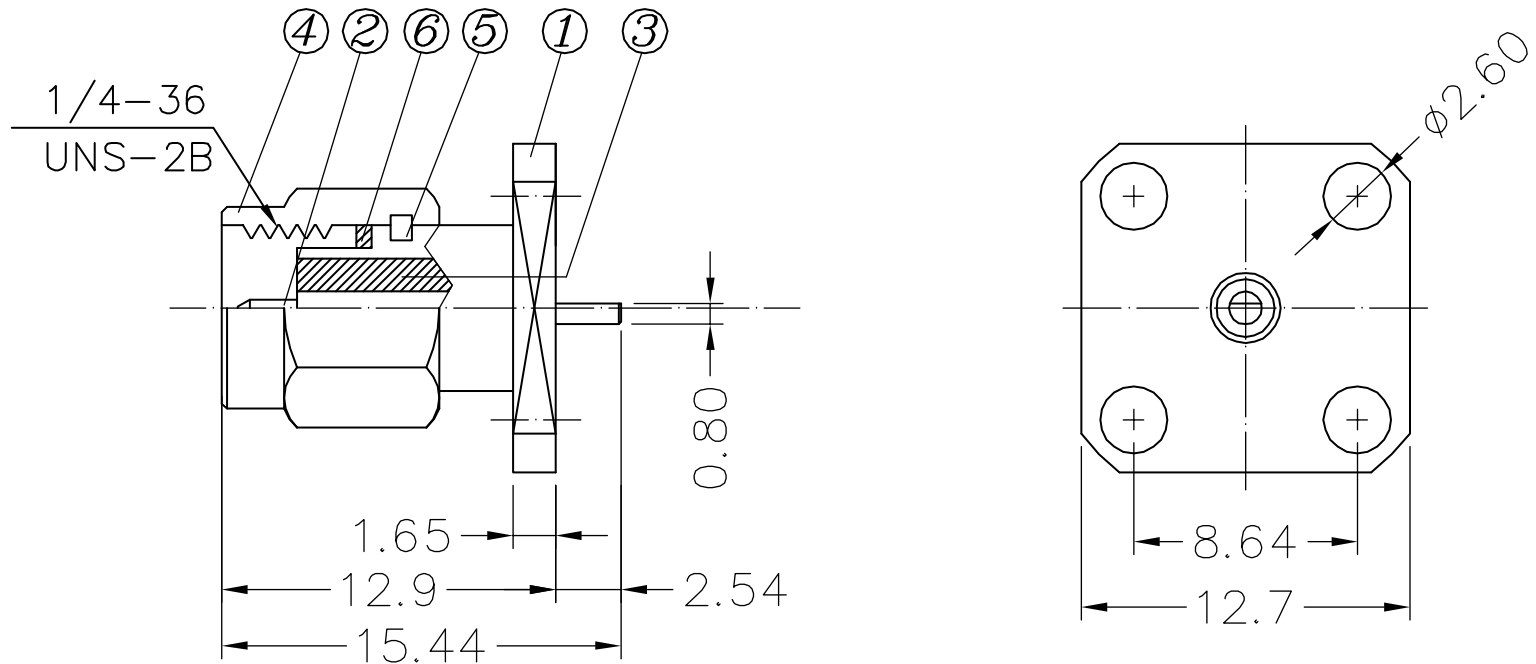

CTP-SMA-712M

www.DataSheet4U.com

MATERIAL AND FINISH

- ①④ BRASS / 5u" GOLDEN PLANTED
- ② COPPER / 30u" GOLDEN PLANTED
- ③ TEFLON
- ⑤ BERYLLIUM COPPER
- ⑥ SILICON RUBBER

Phone 1-800-809-2751

Fax 1-510-440-0579