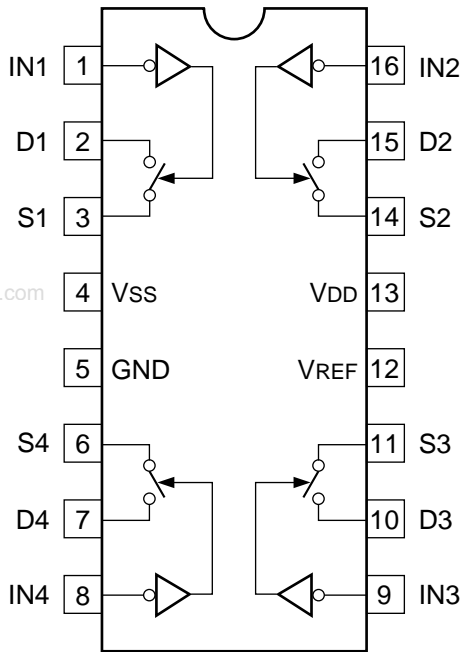

### C-MOS QUAD SPST ANALOG SWITCH

—TOP VIEW—

D1 - D4 : DRAIN

S1 - S4 : SOURCE

SPST : SINGLE-POLE, SINGLE-THROW

IN	SWITCH
0	ON
1	OFF

0 : LOW LEVEL

1 : HIGH LEVEL