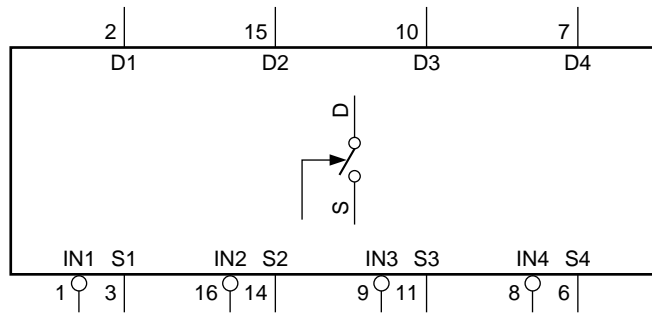

### C-MOS QUAD SPST ANALOG SWITCH

—TOP VIEW—

D1 - D4 : DRAIN

S1 - S4 : SOURCE

SPST : SINGLE-POLE, SINGLE-THROW

IN	SWITCH
0	ON
1	OFF

0 : LOW LEVEL

1 : HIGH LEVEL