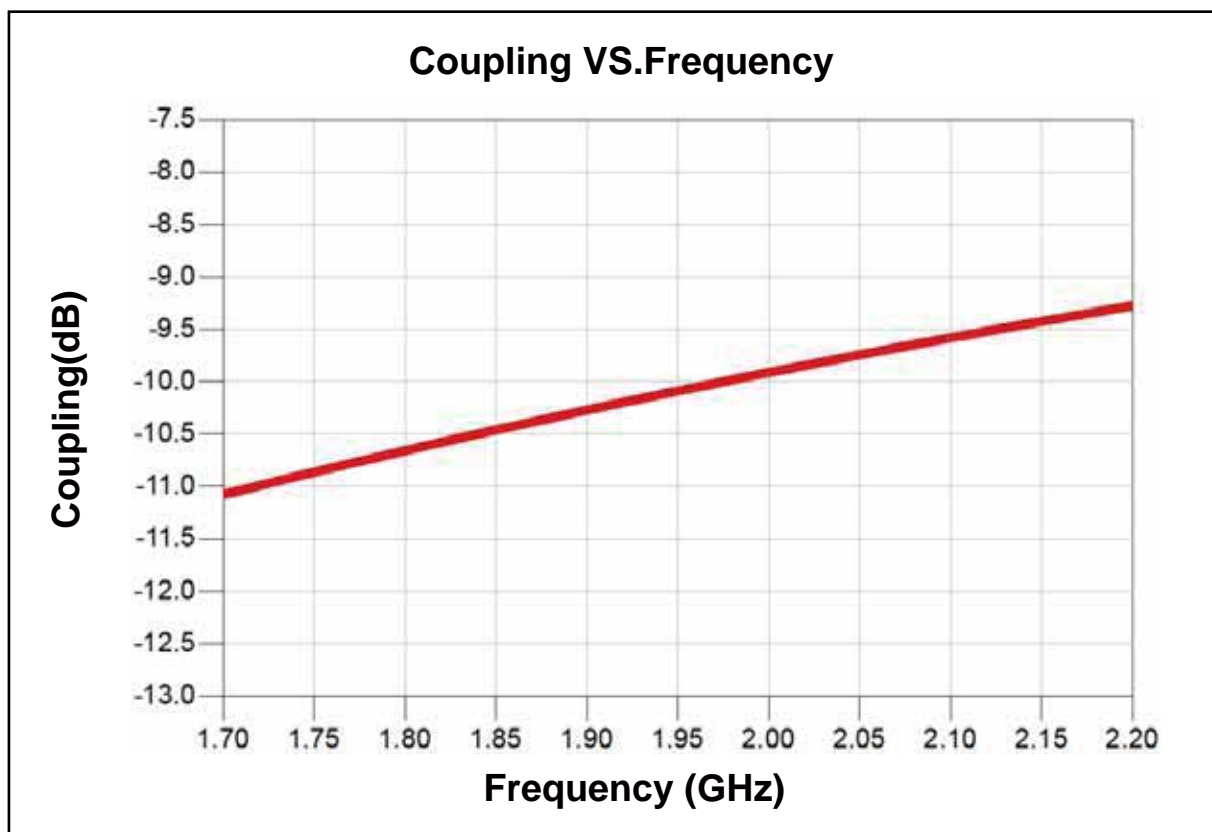

Data Sheet

DC1800U10-123

Directional Coupler
1700 MHz-2200 MHz

Yantel
Key Patents Lead Microwave Tech

Yantel Corporation

Add : 3F, Building 3, Southern District 2 of Zhongguan Honghualing Industrial Park, Xili, Nanshan, Shenzhen, China
Tel : 86-755-8355-1886 Fax : 86-755-8355-2533

For detailed performance specs & shopping online see Yantel web site : www.yantel-corp.com