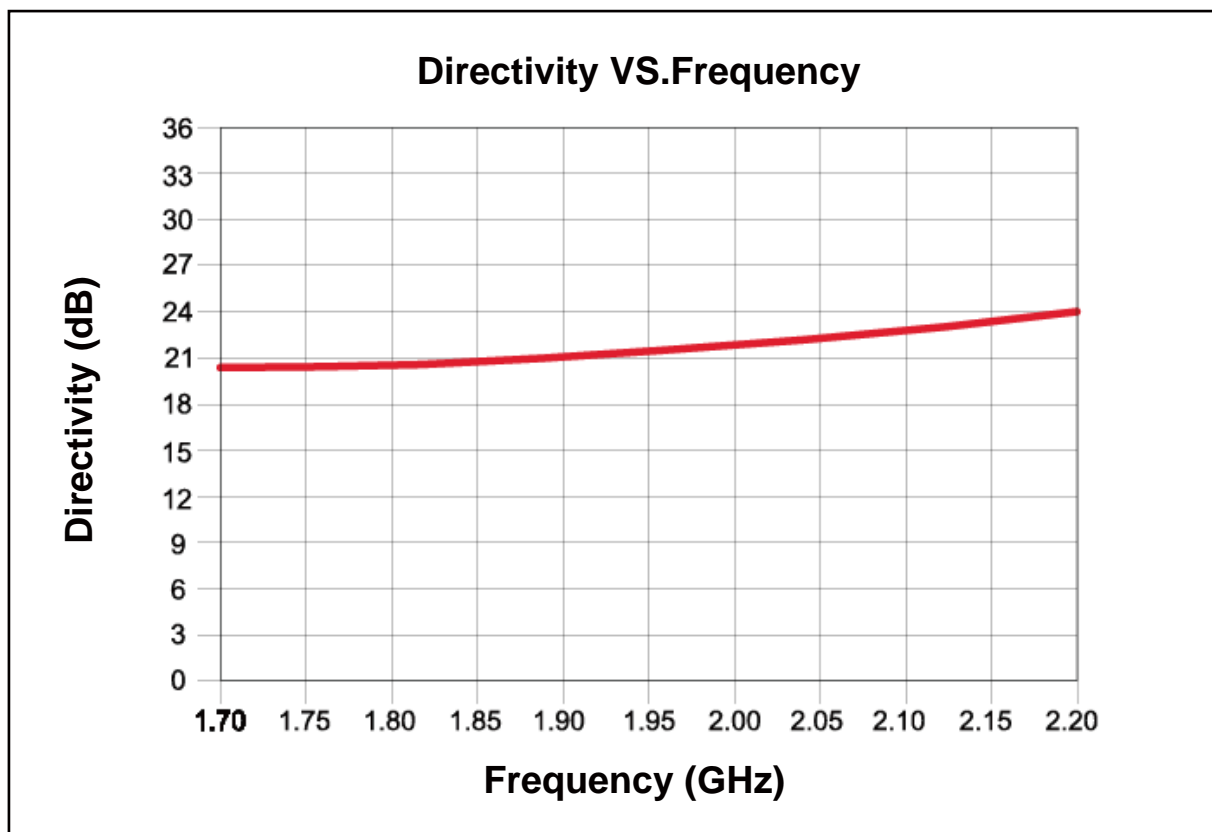

Data Sheet

DC1800U10-123

Directional Coupler
1700 MHz-2200 MHz

Yantel Corporation

Add : 3F, Building 3, Southern District 2 of Zhongguan Honghualing Industrial Park, Xili, Nanshan, Shenzhen, China
Tel : 86-755-8355-1886 Fax : 86-755-8355-2533
For detailed performance specs & shopping online see Yantel web site : www.yantel-corp.com