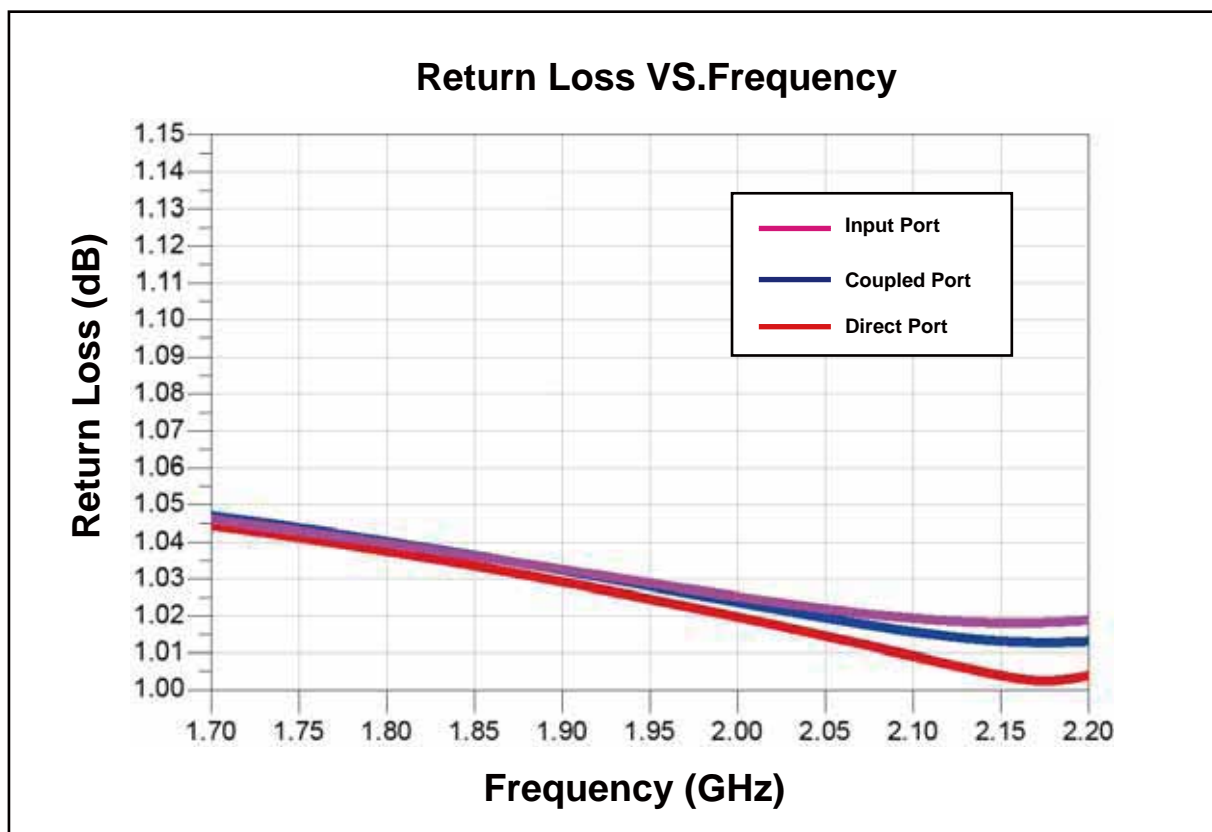

Data Sheet

DC1800U10-123

Directional Coupler
1700 MHz-2200 MHz

Yantel Corporation

Add : 3F, Building 3, Southern District 2 of Zhongguan Honghualing Industrial Park, Xili, Nanshan, Shenzhen, China
Tel : 86-755-8355-1886 Fax : 86-755-8355-2533
For detailed performance specs & shopping online see Yantel web site : www.yantel-corp.com