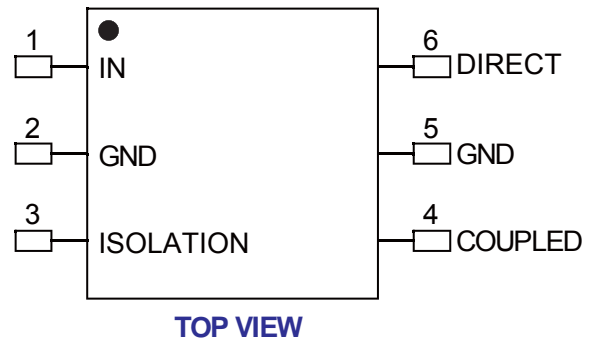

Applications

- Phase shifter / Attenuator
- Balanced amplifier / LNA configurations
- Modulators
- Mixers
- Power combining /dividing