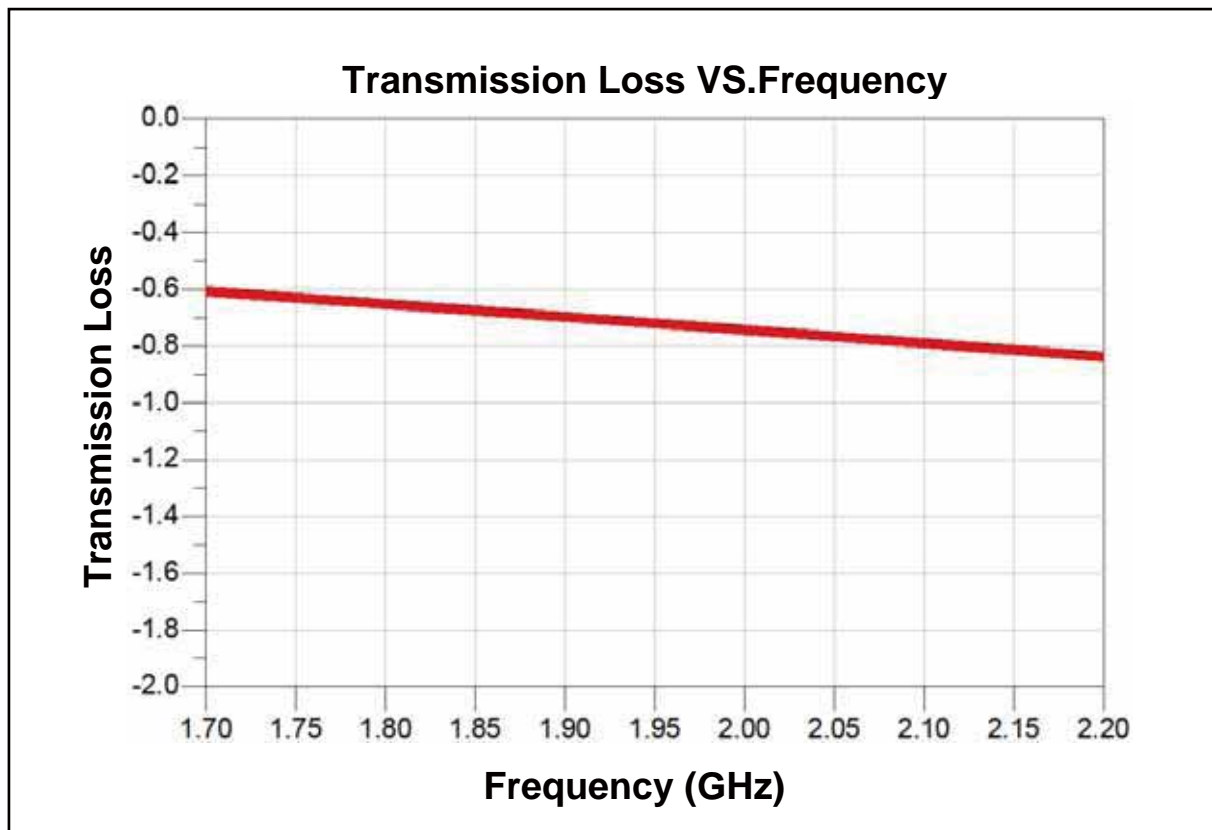

Data Sheet

DC1800U10-123

Directional Coupler
1700 MHz-2200 MHz

Yantel
Key Patents Lead Microwave Tech

Yantel Corporation

Add : 3F, Building 3, Southern District 2 of Zhongguan Honghualing Industrial Park, Xili, Nanshan, Shenzhen, China
Tel : 86-755-8355-1886 Fax : 86-755-8355-2533

For detailed performance specs & shopping online see Yantel web site : www.yantel-corp.com