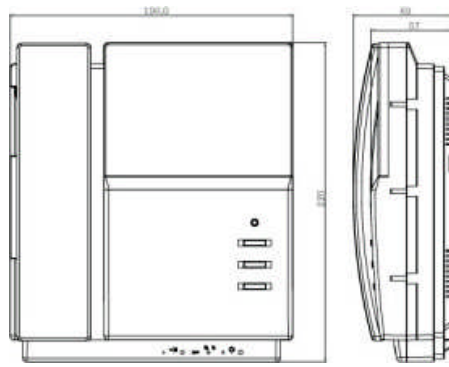

- Net weight: 1.5 kg.

- Dimensions: 196 (w) x 220 (h) x 52 (d).

Overview

KNX DPV-4PN B/W Monitor

COMMAX' video door phone is well known for its high performances, neat designs and economical efficiencies throughout the world.

Features

Slave phone

It is available with additional sub phone(Inter phone) in a household

Spec

▶ Power Source	AC100~220V , 50/60Hz
▶ System type	Stand alone
▶ Extension Unit	DP-4VHP(Interphone)
▶ Mounting type	Surface mounted type
▶ Display	10.16cm (4")B/W CRT
▶ Wiring	Camera :4 wires Interphone:4 wires
▶ Dimension	Without handset : 196X220X57mm With handset : 196X220X69mm
▶ On-screen duration	Waiting : 30 sec , In use : 60 sec
▶ Distance	50m(0.65Φ) , 28m(0.5Φ)
▶ Temperature	0(°C)~40(°C)

Function

Visitor image checking, talk and door open

Monitoring an entrance

Interphone connection
Connectable with DP-4VHP

Measurements/ Installation diagram/Wiring diagram, etc.

+ Measurements

+ Installation diagram

+ Wiring diagram

Installation example

Living room

Information

- [About Us](#)
- [Delivery Information](#)
- [Privacy Policy](#)
- [Terms & Conditions](#)

Customer Service

- [Contact Us](#)
- [Returns](#)
- [Site Map](#)