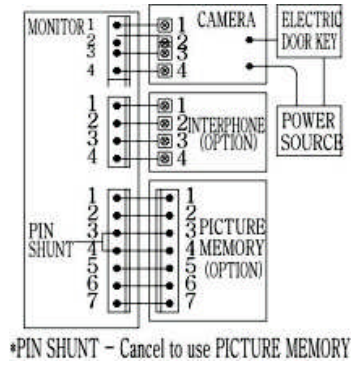

Function

Visitor image checking, talk and door open

Monitoring an entrance

Interphone connection
Connectable with DP-4VHP

Measurements/ Installation diagram/Wiring diagram, etc.

+ Measurements

+ Installation diagram

+ Wiring diagram

Installation example

Living room

Information

- [About Us](#)
- [Delivery Information](#)
- [Privacy Policy](#)
- [Terms & Conditions](#)

Customer Service

- [Contact Us](#)
- [Returns](#)
- [Site Map](#)