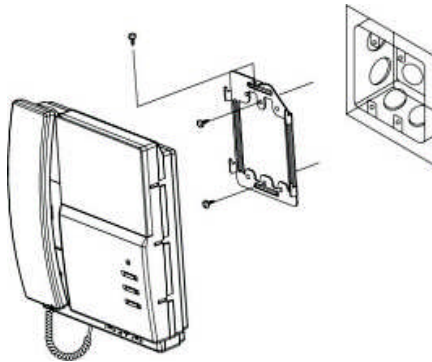

Features

Slave phone

It is available with additional sub phone(Inter phone) in a household

Spec

▶ Power Source	AC100~220V , 50/60Hz
▶ System type	Stand alone
▶ Extension Unit	DP-4VHP(Interphone)
▶ Mounting type	Surface mounted type
▶ Display	10.16cm (4")B/W CRT
▶ Wiring	Camera :4 wires Interphone:4 wires
▶ Dimension	Without handset : 196X220X57mm With handset : 196X220X69mm
▶ On-screen duration	Waiting : 30 sec , In use : 60 sec
▶ Distance	50m(0.65Φ) , 28m(0.5Φ)
▶ Temperature	0(°C)~40(°C)

Function

Visitor image checking, talk and door open

Monitoring an entrance

Interphone connection
Connectable with DP-4VHP

Measurements/ Installation diagram/Wiring diagram, etc.

+ Measurements

+ Installation diagram

+ Wiring diagram

Installation example

Living room

Information

- [About Us](#)
- [Delivery Information](#)
- [Privacy Policy](#)
- [Terms & Conditions](#)

Customer Service

- [Contact Us](#)
- [Returns](#)
- [Site Map](#)