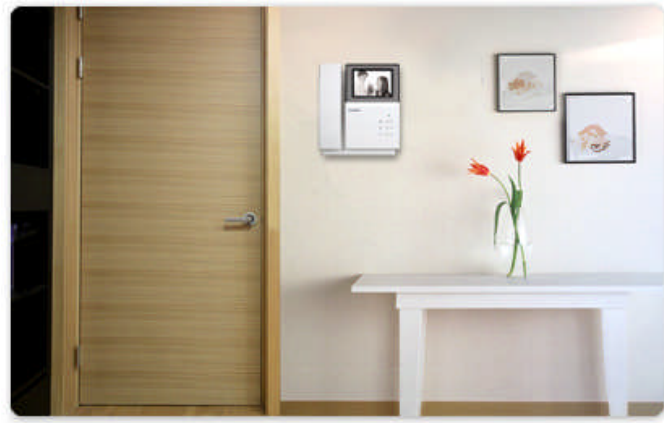

Information

- [About Us](#)
- [Delivery Information](#)
- [Privacy Policy](#)
- [Terms & Conditions](#)

Customer Service

- [Contact Us](#)
- [Returns](#)
- [Site Map](#)

Extras

- [Brands](#)
- [Gift Vouchers](#)
- [Affiliates](#)
- [Specials](#)

My Account

- [My Account](#)
- [Order History](#)
- [Wish List](#)
- [Newsletter](#)