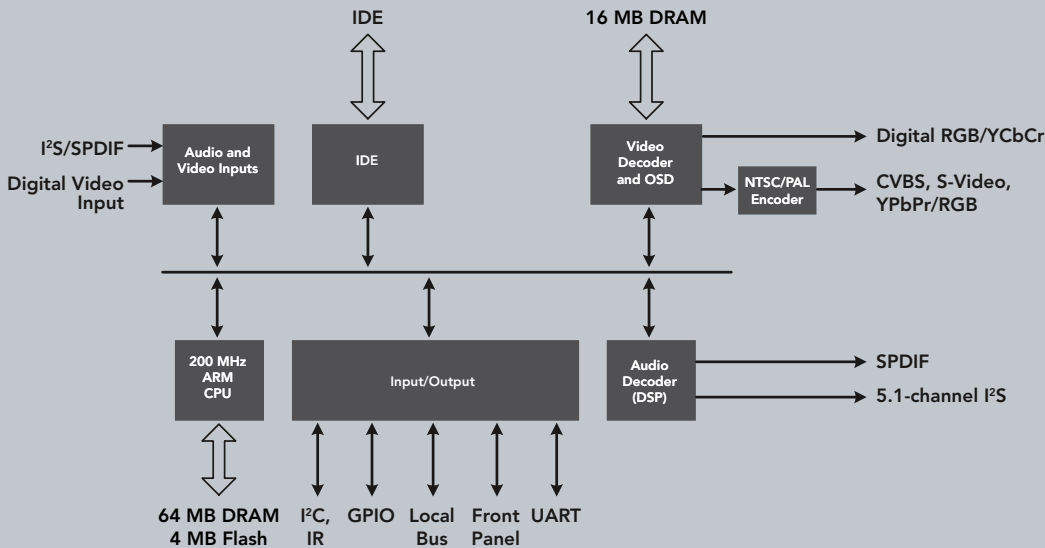

EM8510 Series

Digital Media Processors with MPEG-4

- Low power ideal for portable applications
- Supports DVD-Video, Superbit™ DVD, DVD-R/-RW/+R/+RW, SVCD, VCD, CD/-R/-RW and Picture CD (JPEG) media formats
- MPEG-1, MPEG-2 MP@ML, MPEG-4.2 ASP@L5* video decoding
- Audio DSP supports a wide variety of audio codecs
- Integrated IDE (ATA/ATAPI-6) interface supports DVD drives, HDDs and CompactFlash
- Local Bus for interfacing to external MPEG encoder and networking chips

The EM8510 family provides highly-integrated solutions for products requiring MPEG-4.2, MPEG-2 and DVD decoding.

Incorporating flexible, advanced audio/video processing, the EM8510 family enables cost-effective solutions for consumer products, such as portable media players, digital media adapters, and networked DVD players.

Unique features offered by the EM8510 family include analog YPbPr/RGB video outputs with optional scaling up to HDTV resolution and support for external MPEG encoder and networking chips. A wide variety of media types are supported, accessible through a powerful navigation engine.