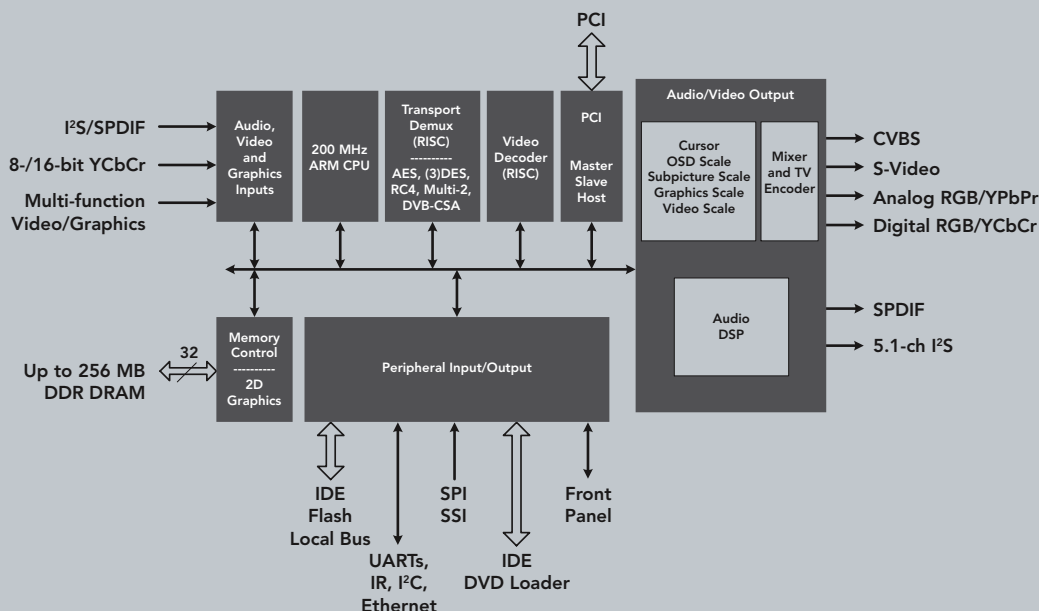

Sales Offices

U.S.A (Headquarters)
1221 California Circle
Milpitas, CA 95035-3024
Tel: (408) 262-9003
Fax: (408) 957-9740
www.sigmadesigns.com
sales@sdesigns.com
intl_sales@sdesigns.com

China
Sigma Designs China Office
S. Unit 218, Changsong Building
Tairan Industry Zone,
Futian district,
Shenzhen, PRC
Postcode 518040
Tel: +86 755-83435669
Fax: +86 755-83435629

Europe
Sigma Designs, Inc.
49, Rue des Moissonneurs
Brussels, Belgium 1040
Tel: +32 474-501234
Fax: +32 234-72260

Hong Kong
Sigma Designs (Asia) Ltd.
Unit 1516, Tower 1, Metroplaza
223 Hing Fong Road
Kwai Fong, N.T. Hong Kong
Tel: +852 2401-7388
Fax: +852 2610-2177

Japan
Sigma Designs Japan
4-16-8 Nakahara, Mitaka-shi,
Tokyo 181-0005, Japan
Tel: +81 422-79-3067
Fax: +81 422-79-3067

Taiwan
Sigma Designs Taiwan
Far East World Center, C Tower
8F-8, No. 79, Sec 1
Hsin Tai Wu Road
Hsichih, Taipei Hsien
Taiwan
Tel: +886 2-2698-2066
Fax: +886 2-2698-2099