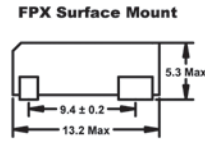

• FOX STANDARD SPECIFICATIONS

PARAMETER	HC49U*	HC49S/49SD	FPX	FE
Frequency Tolerance @ 25°C	±30PPM	±30PPM	±50PPM	±50PPM
Frequency Stability	±50PPM	±50PPM	±100PPM	±50PPM
Operating Temperature Range	-20°C ~ +70°C	-20°C ~ +70°C	-10°C ~ +70°C	-10°C ~ +60°C

*Optional third lead, vinyl sleeves (HC49U only), and mylar spacer. All specifications subject to change without notice.
** Measurements are displayed in Millimeters.

- Inventory Support
- Standard Packages
- Lowest Pricing
- Fox Quality
- Technical Support

HC49SD Surface Mount

Please Refer To Specification Sheets For Details