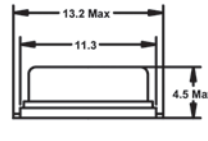

HC49SD Surface Mount