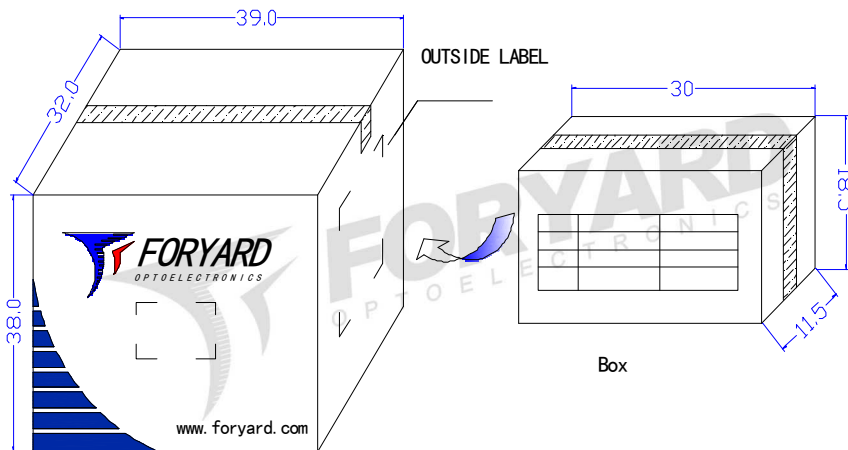

■ **Typical Electrical Characteristics Curves**
(25 °c Ambient Temperature Unless Otherwise Noted)

Radiation pattern.

Model No.	FYL-48D2PURC1A
Rev.	A

■ LAMP PACKING.

6Boxes/Carton

OUTSIDE LABEL