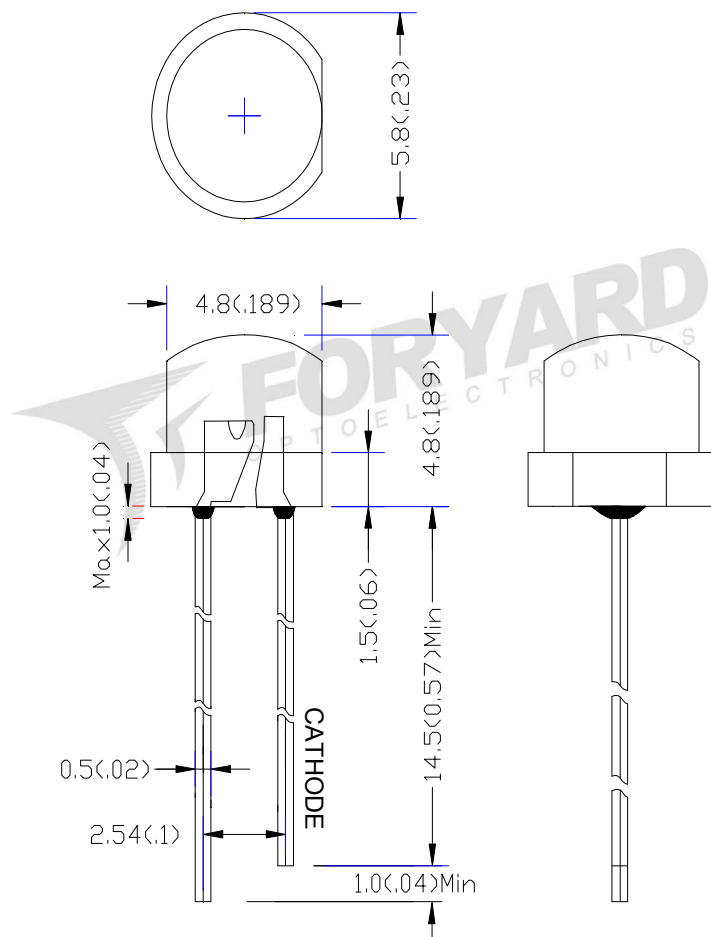

PRODUCT SPECIFICATION

Model No.: FYL-48D2PURC1A

Descriptions:
■ Dice material: AlGaInP.
■ Emitting Color: Super bright Red.
■ Device Outline: Φ4.8mm straw hat type.
■ Lens Type: Water clear.

CUSTOMER APPROVED SIGNATURES	APPROVED BY	CHECKED BY	PREPARED BY

■ Features

1. Low power consumption.
2. High efficiency.
3. General purpose leads.
4. High intensity.
5. RoHs compliant.

■ Package configuration

Notes:

1. All dimensions are millimeters (inches)
2. Tolerance is $\pm 0.25\text{mm} (.010\text{'})$ unless otherwise noted.
3. The specifications, characteristics and technical data described in the datasheet are subject to change without prior notice.

■ Electrical and optical characteristics(Ta=25 ° c)

Parameter	Symbol	Min.	Typ.	Max.	Unit	Test Condition
Luminous Intensity	I_v	-	800	-	mcd	$I_F=20mA$
Viewing Angle	$2\theta_{1/2}$	-	100	-	Deg	
Peak Emission Wavelength	λ_p	-	630	-	nm	
Dominant Wavelength	λ_d	620	625	630	nm	
Spectral Line Half-Width	$\Delta\lambda$	-	15	-	nm	
Forward Voltage	V_F	1.7	2.0	2.5	V	
Reverse Current	I_R			10	μA	$V_R=5V$