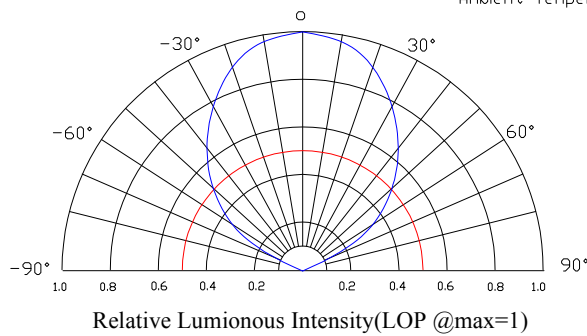

Radiation pattern.