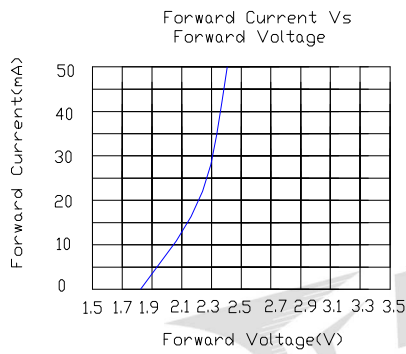

■ **Typical Electrical Characteristics Curves**
(25 °c Ambient Temperature Unless Otherwise Noted)