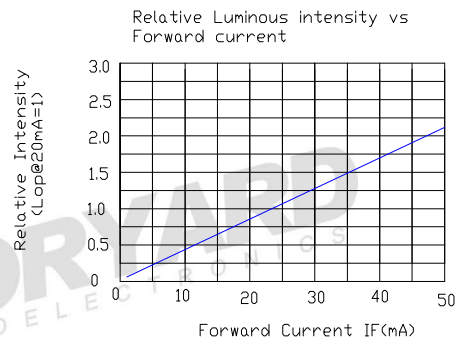

■ **Typical Electrical Characteristics Curves**
(25 °c Ambient Temperature Unless Otherwise Noted)