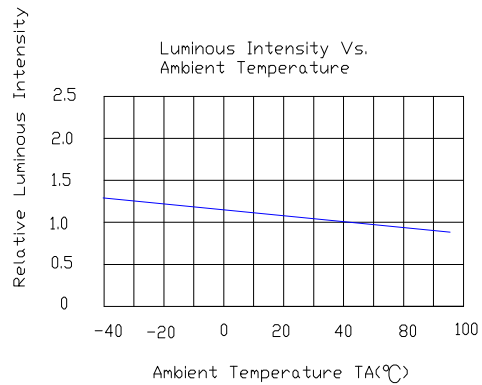

■ **Typical Electrical Characteristics Curves**
(25 °c Ambient Temperature Unless Otherwise Noted)