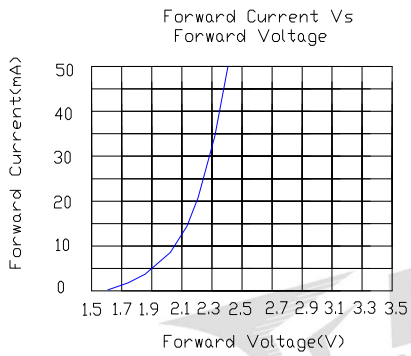

■ **Typical Electrical Characteristics Curves**
(25 °c Ambient Temperature Unless Otherwise Noted)