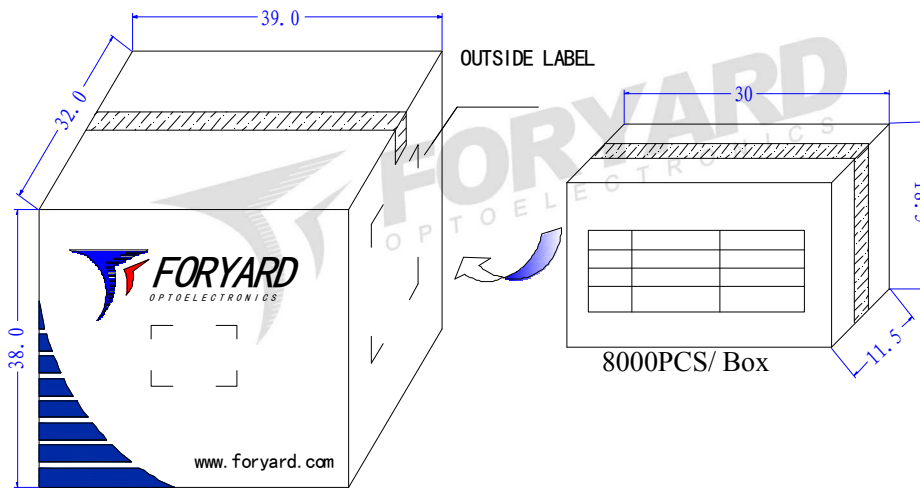

■ **Typical Electrical Characteristics Curves**
(25 °c Ambient Temperature Unless Otherwise Noted)

Radiation pattern.

Model No.	FYL-5013PUYD1C
Rev.	A

■ LAMP PACKING.

48000PCS/ Carton

OUTSIDE LABEL