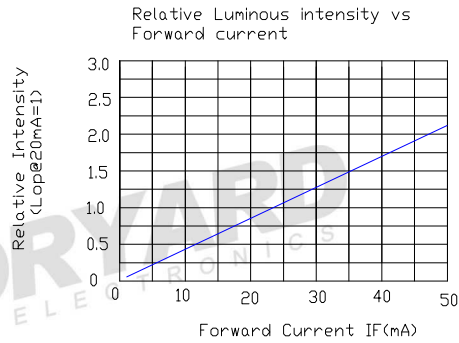

■ **Typical Electrical Characteristics Curves**
(25 °c Ambient Temperature Unless Otherwise Noted)