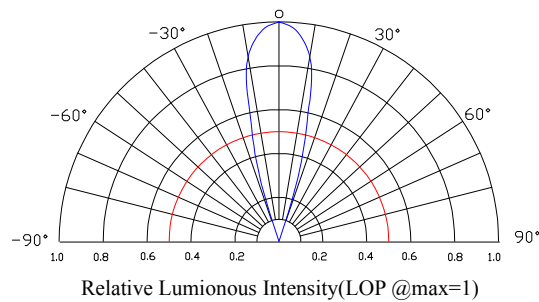

Radiation pattern.