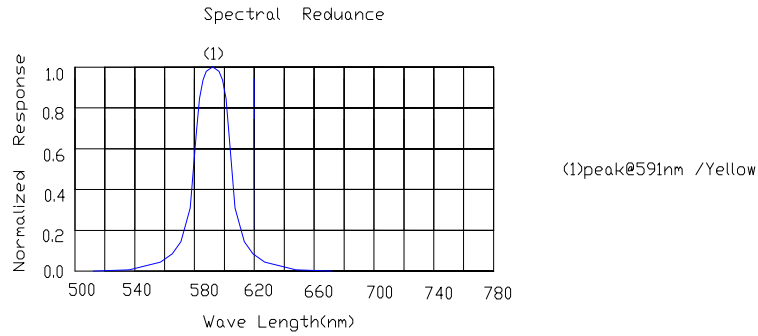

■ **Typical Electrical Characteristics Curves**
(25 °c Ambient Temperature Unless Otherwise Noted)