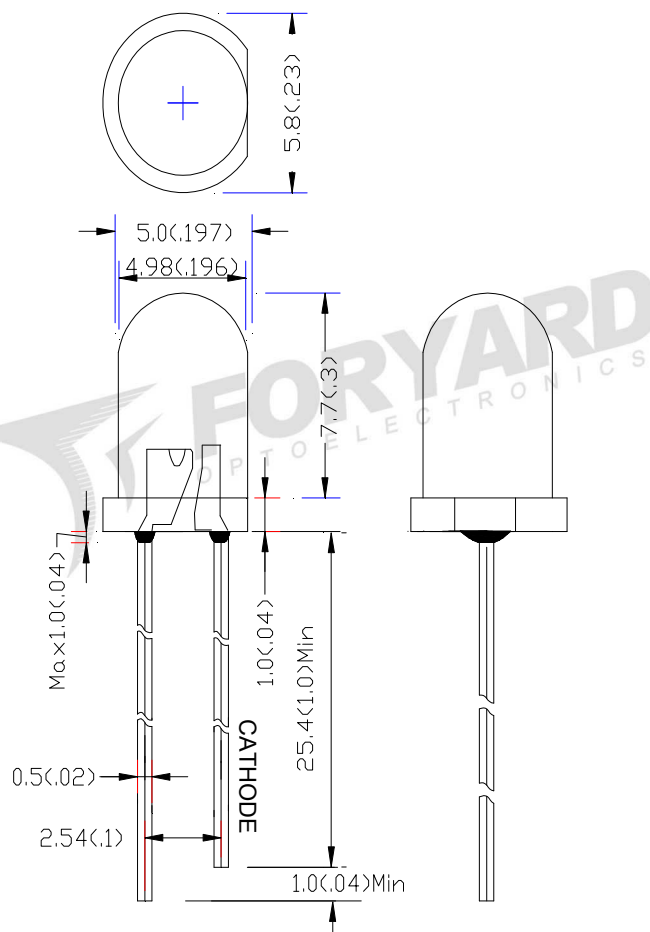

PRODUCT SPECIFICATION

Model No.: FYL-5013PUYD1C

Descriptions:
■ Dice material: AlGaInP.
■ Emitting Color: Super bright Yellow.
■ Device Outline: Φ5mm round type.
■ Lens Type: Yellow diffused.

CUSTOMER APPROVED SIGNATURES	APPROVED BY	CHECKED BY	PREPARED BY

■ Features

1. Low power consumption.
2. High efficiency.
3. General purpose leads.
4. High intensity.
5. RoHs compliant.

■ Package configuration

Notes:

1. All dimensions are millimeters (inches)
2. Tolerance is $\pm 0.25\text{mm} (.010\text{'})$ unless otherwise noted.
3. The specifications, characteristics and technical data described in the datasheet are subject to change without prior notice.

■ Absolute maximum ratings(Ta=25 ° c)

Parameter	MAX.	Unit
Power Dissipation	75	mW
Peak Forward Current (1/10 Duty Cycle, 0.1ms Pulse Width)	100	mA
Continuous Forward Current	30	mA
Derating Linear From 50°C	0.4	mA/°C
Reverse Voltage	5	V
Operating Temperature Range	-40°C to +85°C	
Storage Temperature Range	-40°C to +100°C	
Lead Soldering Temperature[4mm(.157") From Body]	260°C for 5 Seconds	

■ Electrical and optical characteristics(Ta=25 ° c)

Parameter	Symbol	Min.	Typ.	Max.	Unit	Test Condition
Luminous Intensity	I_v	-	2200	-	mcd	$I_F=20mA$
Viewing Angle	$2\theta_{1/2}$	-	30	-	Deg	
Peak Emission Wavelength	λ_p	-	591	-	nm	
Dominant Wavelength	λ_d	585	590	595	nm	
Spectral Line Half-Width	$\Delta\lambda$	-	20	-	nm	
Forward Voltage	V_F	1.7	2.0	2.5	V	
Reverse Current	I_R			10	μA	$V_R=5V$