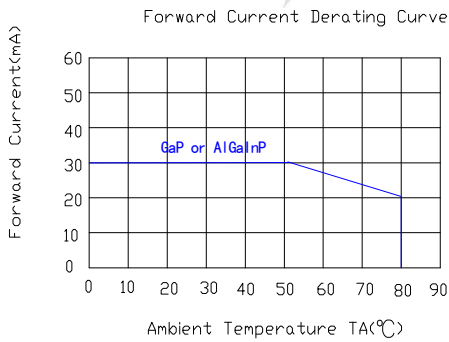

■ **Typical Electrical Characteristics Curves**
(25 °c Ambient Temperature Unless Otherwise Noted)