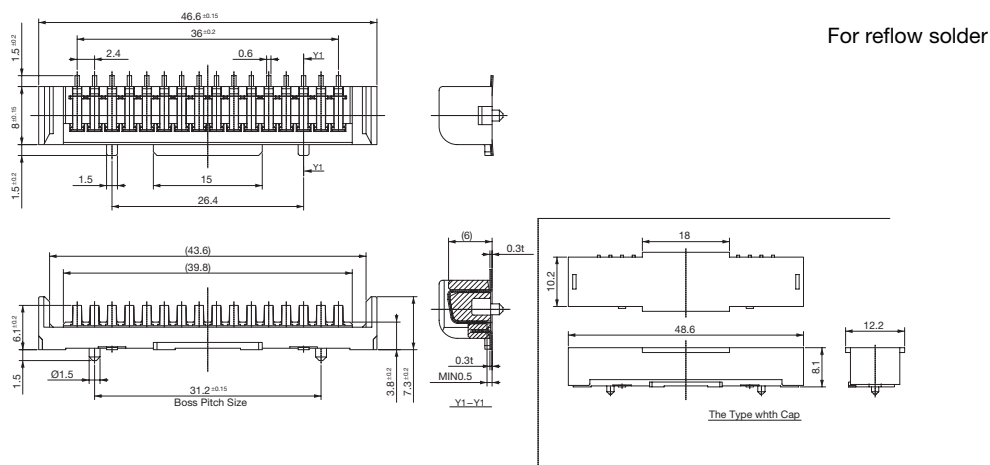

Delivery Form

	CAM-G79	CAM-G80
Packing Form	Tray	Tray
Number of Standard Storage	With cap, 50/Tray, Without cap 115/Tray	75/Tray

DIMENSIONS

CAM-G79

CAM-G80

Unit: mm