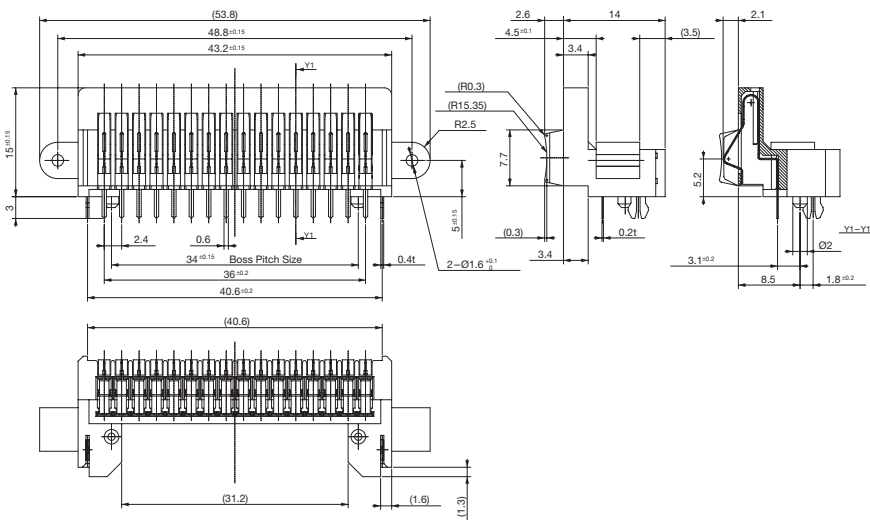

Delivery Form

	CAM-G79	CAM-G80
Packing Form	Tray	Tray
Number of Standard Storage	With cap, 50/Tray, Without cap 115/Tray	75/Tray

DIMENSIONS

CAM-G79

CAM-G80

Unit: mm