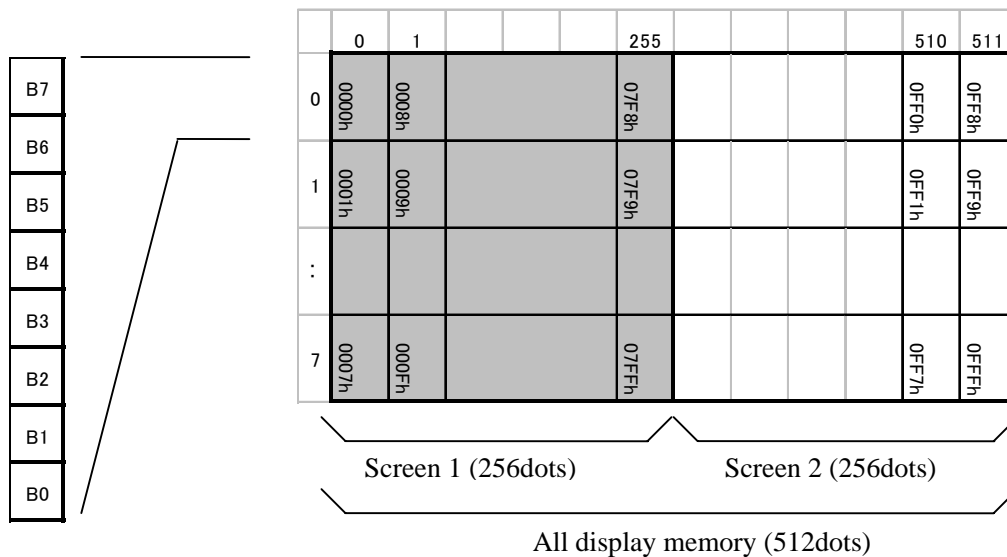

2-5. RECOMMENDED OPERATING CONDITION

Table-5

Item	Symbol	Min.	Typ.	Max.	Unit
Supply Voltage	V_{CC}	4.75	5.0	5.25	V_{dC}
H-Level Input Voltage	V_{IH}	3	–	15	V
L-Level Input Voltage	V_{IL}	-15	–	-3	V

2-6. ELECTRICAL, OPTICAL CHARACTERISTICS

Table-6

Item	Symbol	Condition	Min.	Typ.	Max.	Unit
Supply Current (Note 1)	I_{CC}	V_{CC}=5.0V	–	0.9	1.3	A
Luminance	L1(G.)	All on	350	700	–	cd/m²
Power Consumption	–		–	4.5	6.5	W

Note) The surge current can be approx. 3 times the specified supply current at power on.

3. NORMAL COMMAND MODE

3-1. Character display

1. Character mode : 6×8dot - MAX, 42×8 characters
   8×16dot - MAX, 32×4 characters
2. Character font type : 6×8dot - International font, ANK
   8×16dot - International font, ANK
   16×16dot - Japanese font (Kanji)

3-2. Display memory

- Size : 512×64 dots - separated as: Screen 1 (256×64 dots) and, Screen 2 (256×64 dots).
- Screen 2 also can be displayed by using “Display action command group”. Refer to “Display action command group”.