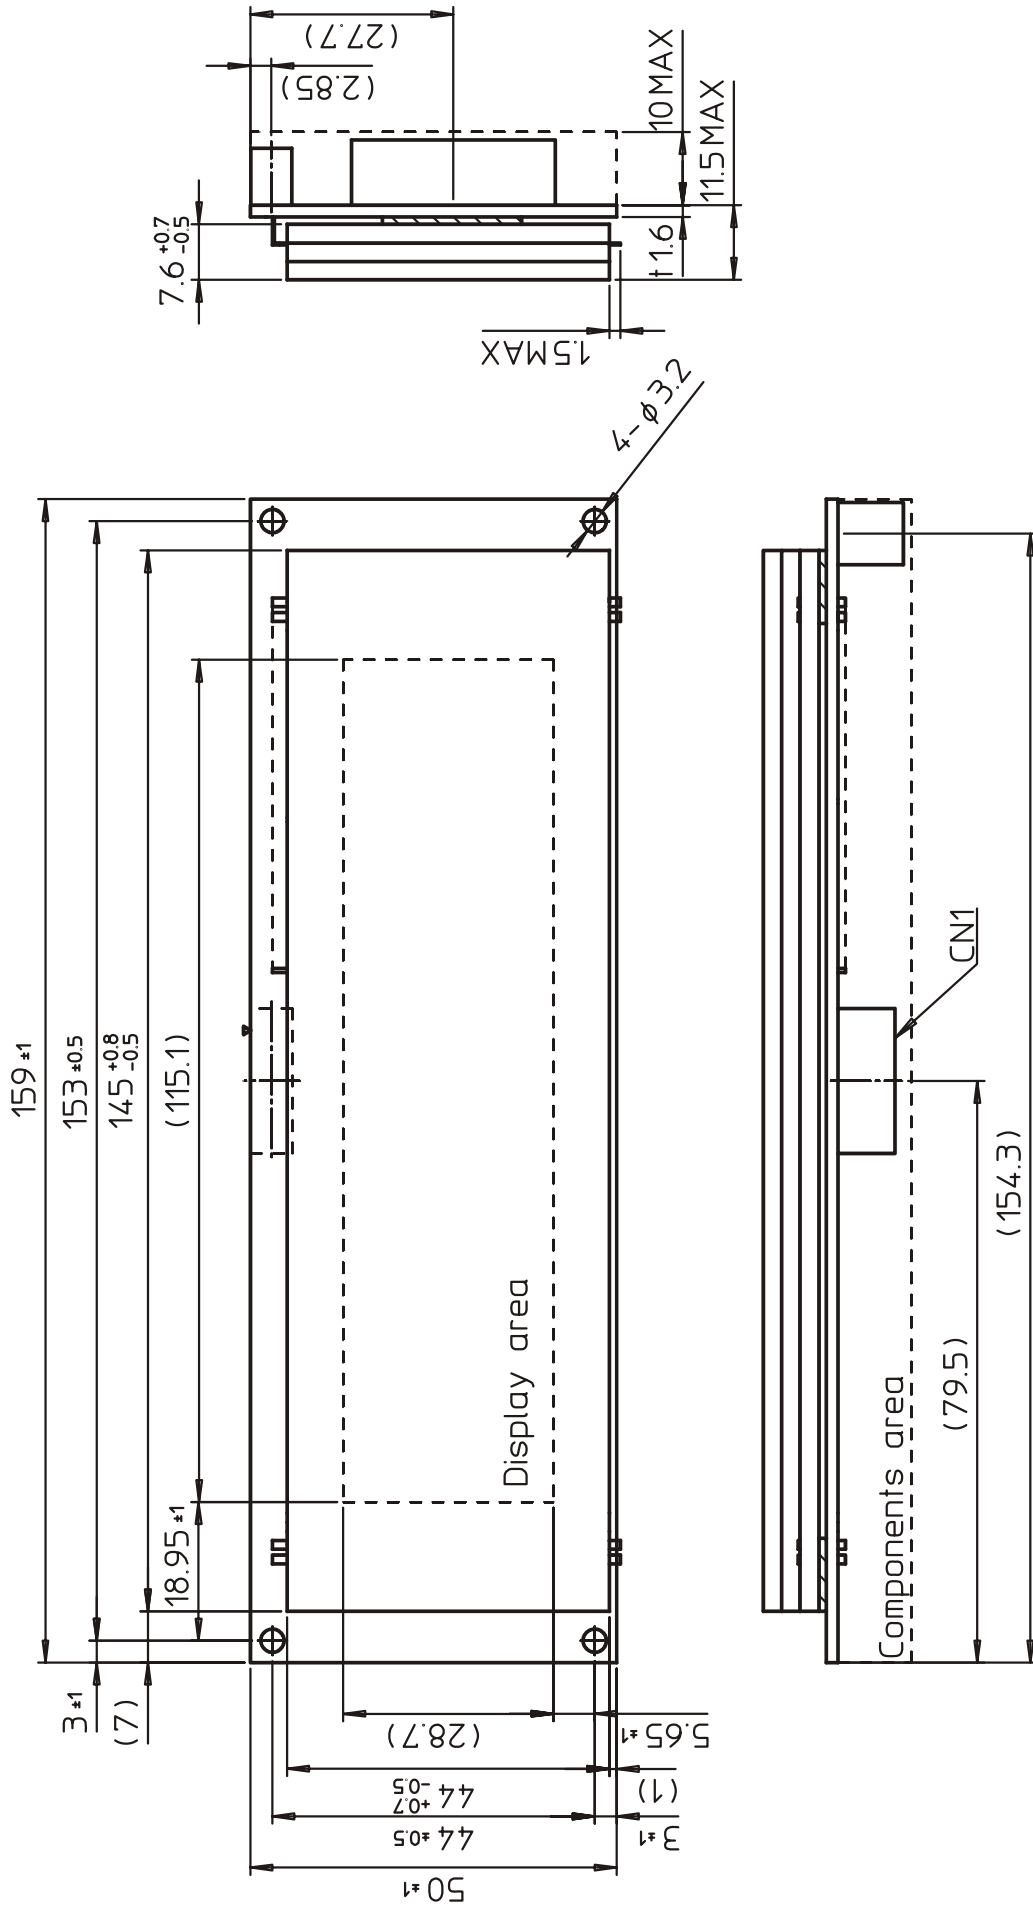

MECHANICAL DRAWING

FIGURE-2

Font Map

6×8dot font

Common font

	0	1	2	3	4	5	6	7	8	9	A	B	C	D	E	F
2		!	"	#	$	%	&	'	(	)	*	+	,	-	.	/
3	0	1	2	3	4	5	6	7	8	9	:	;	<	=	>	?
4	@	A	B	C	D	E	F	G	H	I	J	K	L	M	N	O
5	P	Q	R	S	T	U	V	W	X	Y	Z	[	\	]	^	_
6	`	a	b	c	d	e	f	g	h	i	j	k	l	m	n	o
7	p	q	r	s	t	u	v	w	x	y	z	{	|	}	~	

International font set

n	23	24	40	5B	5C	5D	5E	60	7B	7C	7D	7E
00	#	$	@	[	\	]	^	`	{	|	}	~
01	#	$	à	°	¶	§	^	`	é	ù	è	¨
02	#	$	ÿ	ä	ö	ü	^	`	ä	ö	ü	ß
03	£	$	@	[	\	]	^	`	{	|	}	~
04	#	$	@	Æ	Ø	Å	^	`	æ	ø	å	~
05	#	¤	é	ä	ö	Å	Ü	é	ä	ö	å	ü
06	#	$	@	°	\	é	^	ù	à	ò	è	ì
07	℞	$	@	ı	ñ	¿	^	`	¨	ñ	}	~
08	#	$	@	[	¥	]	^	`	{	|	}	~
09	#	¤	é	Æ	Ø	Å	Ü	é	æ	ø	å	ü
0A	#	$	é	Æ	Ø	Å	Ü	é	æ	ø	å	ü
0B	#	$	á	ı	ñ	¿	é	`	ı	ñ	ó	ú
0C	#	$	á	ı	ñ	¿	é	ü	ı	ñ	ó	ú
0D	#	$	@	[	₩	]	^	`	{	|	}	~

n=00h

	0	1	2	3	4	5	6	7	8	9	A	B	C	D	E	F
8	Œ	Ü	é	á	ä	à	á	œ	ë	è	ı	ı	ı	ä	Å	
9	é	æ	Æ	ó	ö	ò	ù	ü	ö	ü	¢	£	¥	℞	ƒ	
A	á	ı	ó	ú	ñ	ñ	≡	¿	ı	ı	¼	½	ı	«	»	
B	⋮	⊗	⊗	|	†	‡	¶	¶	¶	¶	¶	¶	¶	¶	¶	¶
C	⊥	⊥	⊥	⊥	⊥	⊥	⊥	⊥	⊥	⊥	⊥	⊥	⊥	⊥	⊥	⊥
D	⊥	⊥	⊥	⊥	⊥	⊥	⊥	⊥	⊥	⊥	⊥	⊥	⊥	⊥	⊥	⊥
E	α	β	Γ	π	Σ	σ	μ	τ	φ	θ	Ω	δ	ω	ψ	ε	Π
F	≡	±	≥	≤	↑	↓	÷	∞	°	·	·	√	n	2	■