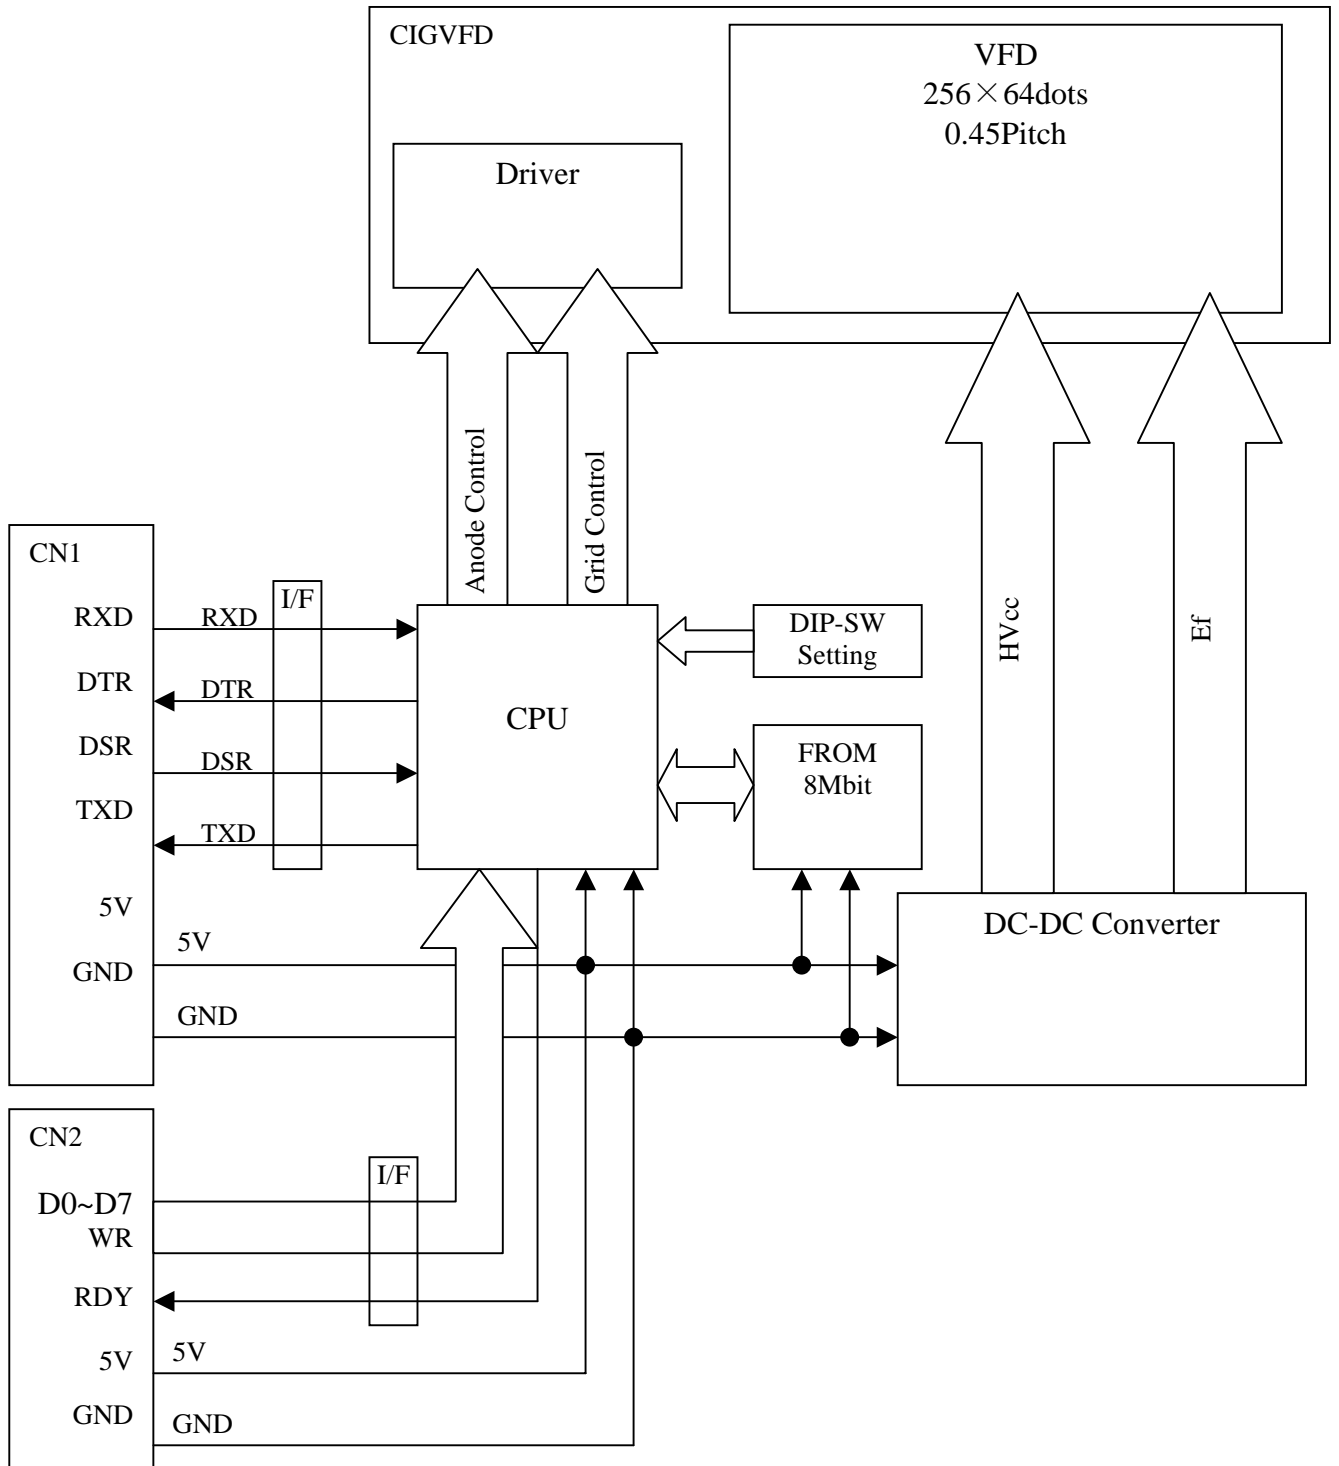

CIRCUIT BLOCK DIAGRAM

FIGURE-1