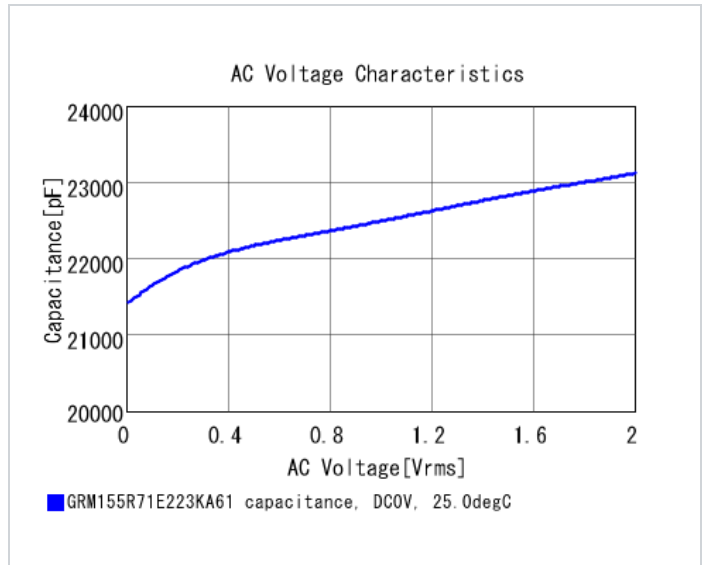

⚠ Attention

- 1.This datasheet is downloaded from the website of Murata Manufacturing Co., Ltd. Therefore, it's specifications are subject to change or our products in it may be discontinued without advance notice. Please check with our sales representatives or product engineers before ordering.
- 2.This datasheet has only typical specifications because there is no space for detailed specifications. Therefore, please review our product specifications or consult the approval sheet for product specifications before ordering.