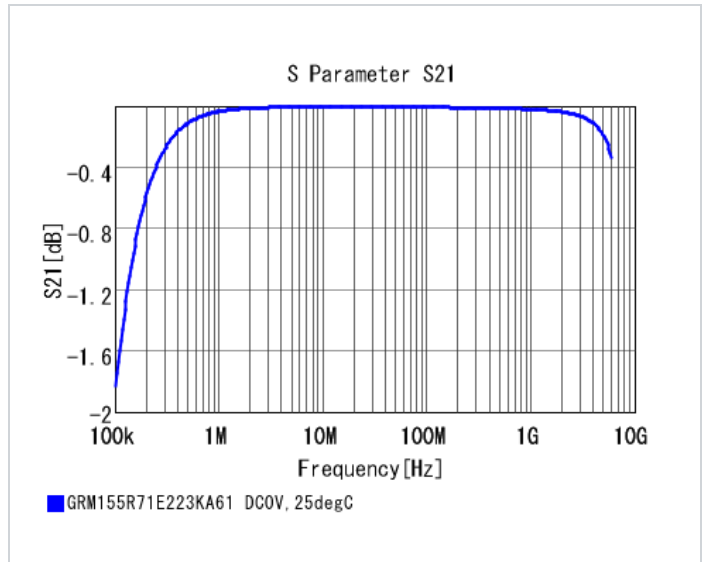

⚠ Attention

- 1.This datasheet is downloaded from the website of Murata Manufacturing Co., Ltd. Therefore, it's specifications are subject to change or our products in it may be discontinued without advance notice. Please check with our sales representatives or product engineers before ordering.
- 2.This datasheet has only typical specifications because there is no space for detailed specifications. Therefore, please review our product specifications or consult the approval sheet for product specifications before ordering.