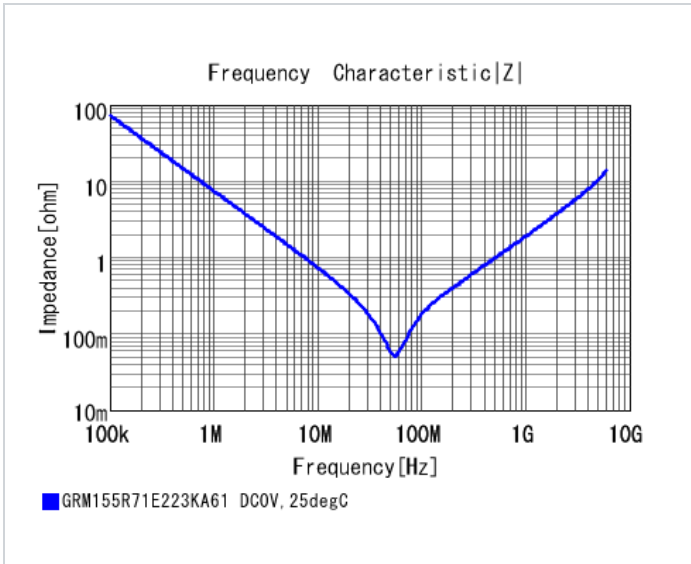

⚠ Attention

- 1.This datasheet is downloaded from the website of Murata Manufacturing Co., Ltd. Therefore, it's specifications are subject to change or our products in it may be discontinued without advance notice. Please check with our sales representatives or product engineers before ordering.
- 2.This datasheet has only typical specifications because there is no space for detailed specifications. Therefore, please review our product specifications or consult the approval sheet for product specifications before ordering.