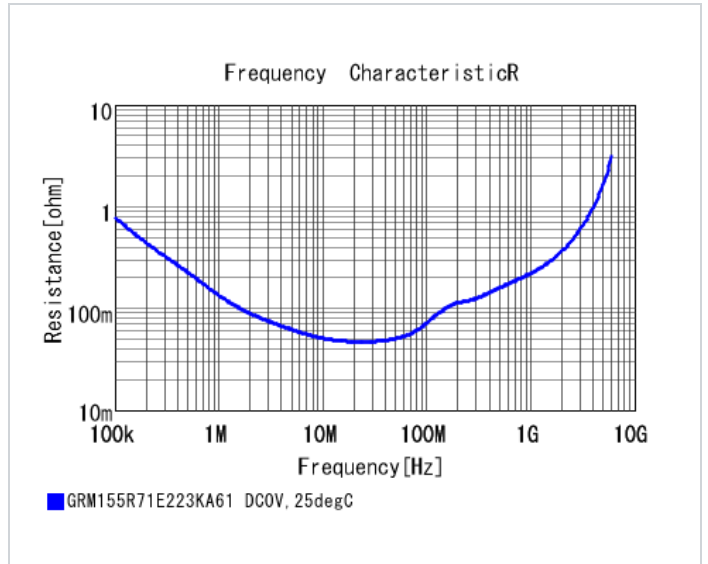

⚠ Attention

- 1.This datasheet is downloaded from the website of Murata Manufacturing Co., Ltd. Therefore, it's specifications are subject to change or our products in it may be discontinued without advance notice. Please check with our sales representatives or product engineers before ordering.
- 2.This datasheet has only typical specifications because there is no space for detailed specifications. Therefore, please review our product specifications or consult the approval sheet for product specifications before ordering.