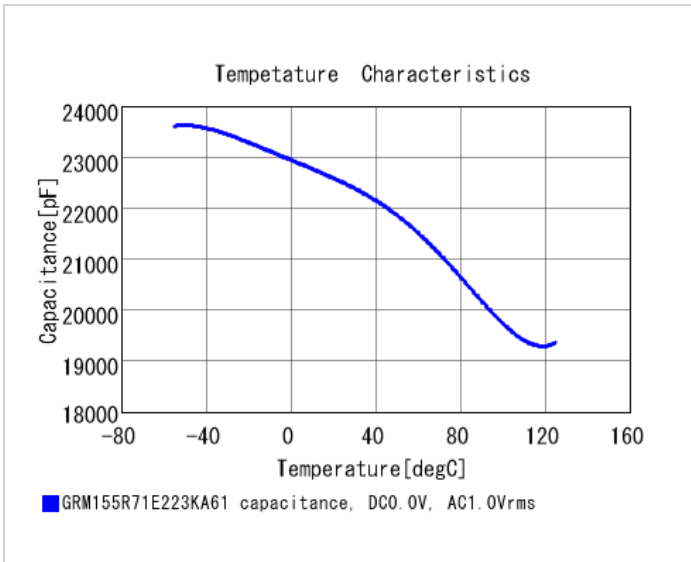

⚠ Attention

- 1.This datasheet is downloaded from the website of Murata Manufacturing Co., Ltd. Therefore, it's specifications are subject to change or our products in it may be discontinued without advance notice. Please check with our sales representatives or product engineers before ordering.
- 2.This datasheet has only typical specifications because there is no space for detailed specifications. Therefore, please review our product specifications or consult the approval sheet for product specifications before ordering.