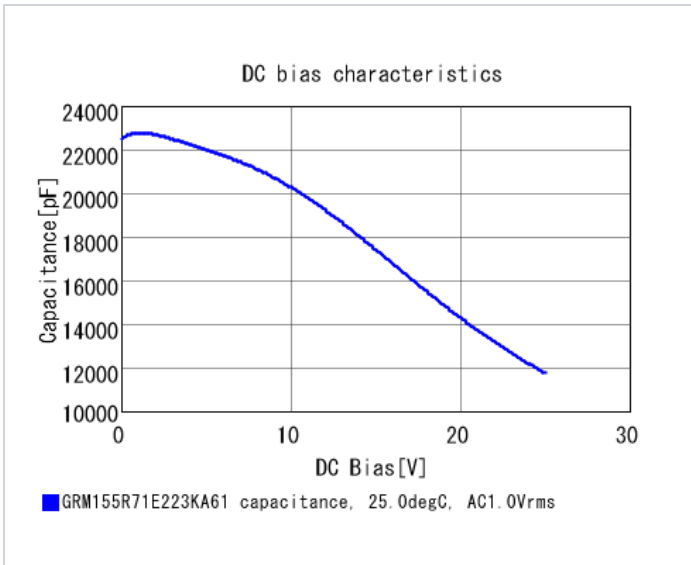

⚠ Attention

- 1.This datasheet is downloaded from the website of Murata Manufacturing Co., Ltd. Therefore, it's specifications are subject to change or our products in it may be discontinued without advance notice. Please check with our sales representatives or product engineers before ordering.
- 2.This datasheet has only typical specifications because there is no space for detailed specifications. Therefore, please review our product specifications or consult the approval sheet for product specifications before ordering.