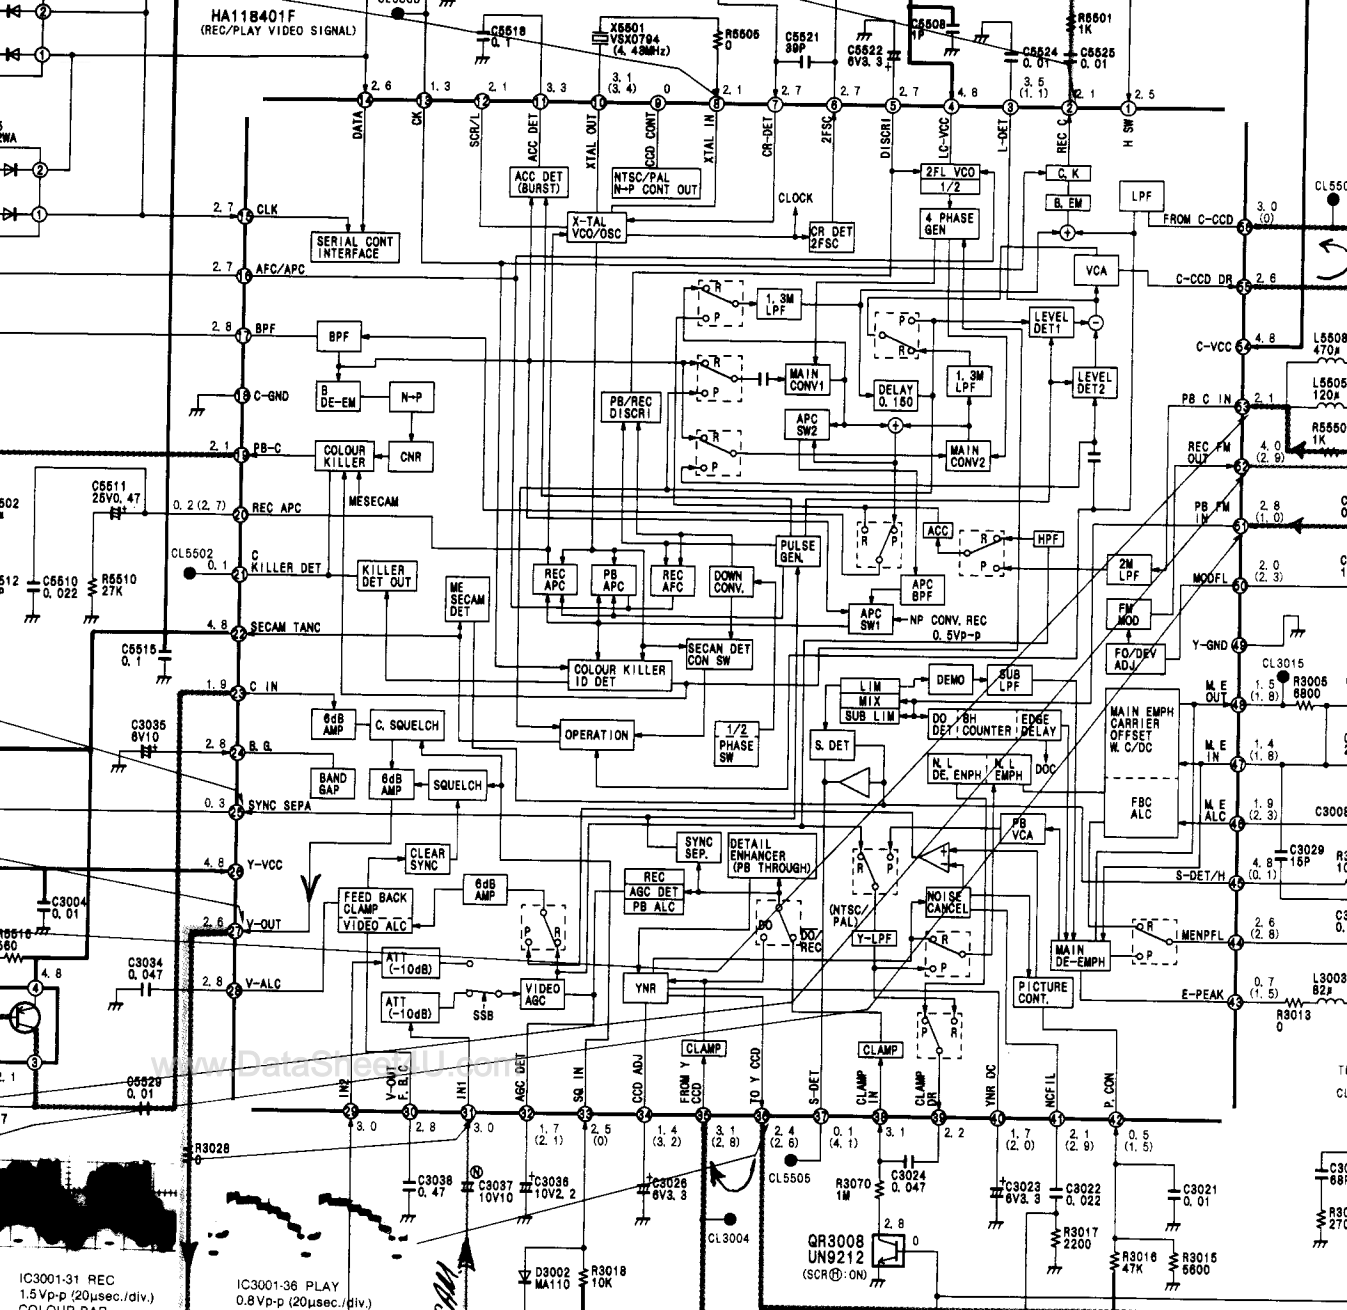

HA118401F
(REC/PLAY VIDEO SIGNAL)

IC3001-31 REC
1.5Vp-p (20 μ sec./div.)

IC3001-36 PLAY
0.8Vp-p (20 μ sec./div.)

QR3008 UN9212
(SCR@:ON)