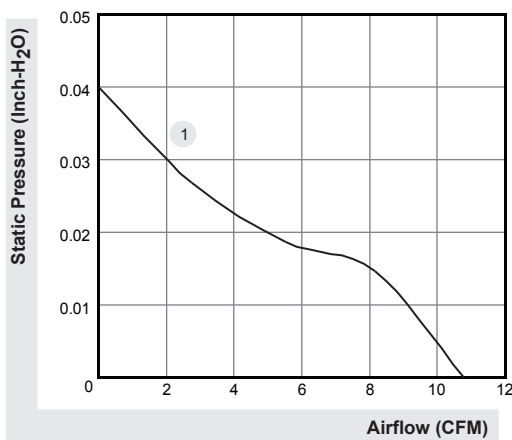

60x60x15 mm

10.8 CFM

 HA60151V4-0000-999	Bearing	Rating Voltage (VDC)	Power Current (mA)	Power Consumption (WATTS)	Speed (RPM)	Air Flow (CFM)	Static Pressure (Inch-H ₂ O)	Noise (dBA)	Weight (g)	Curve
	● VAPO	12	52	0.6	2500	10.8	0.04	14.5	36	1