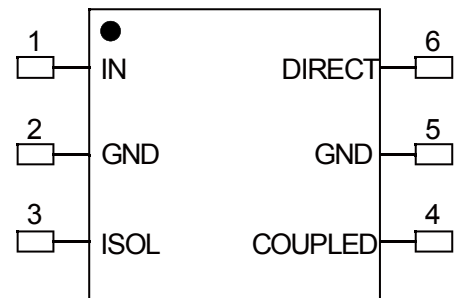

Data Sheet

HC0850U03-010

90 Degree Hybrid
820 MHz-900 MHz

Yantel
Key Patents Lead Microwave Tech

Features

- Small Size (2×2mm)
- Very Low Loss
- Tight Amplitude Balance
- High Isolation
- Low VSWR
- Good Repeatability
- Tape & Reel
- Power handling
 - 4 Watts as a divider
 - 2 Watts as a combiner

Applications

- Phase shifter / Attenuator
- Balanced amplifier / LNA configurations
- Modulators
- Mixers
- Power combining /dividing

TOP VIEW

Electrical Specifications at 25° C

Parameter	Symbol	Min	Typ	Max	Unit
Frequency Range	F	820		900	MHz
Insertion Loss (Above 3dB)	I _L		0.35	0.4	dB
Isolation	Isol	25	30		dB
Phase balance	∅ _{bal}		±1.5	±2.0	deg
Amplitude balance	A _{bal}		±0.5	±0.75	dB
Return Loss	R _L	20	25		dB