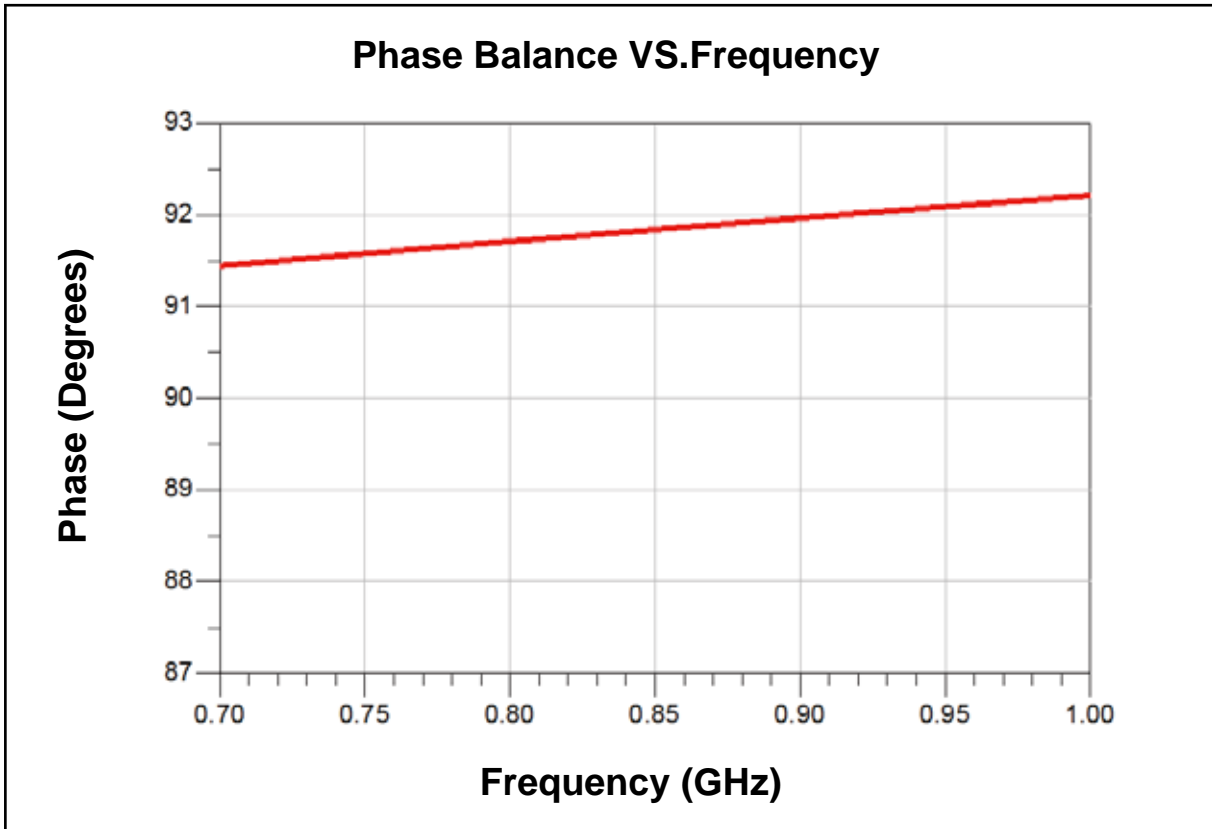

Tel : 86-755-8355-1886 Fax : 86-755-8355-2533

For detailed performance specs & shopping online see Yantel web site : www.yantel-corp.com

Data Sheet

HC0850U03-010

90 Degree Hybrid
820 MHz-900 MHz

Yantel
Key Patents Lead Microwave Tech