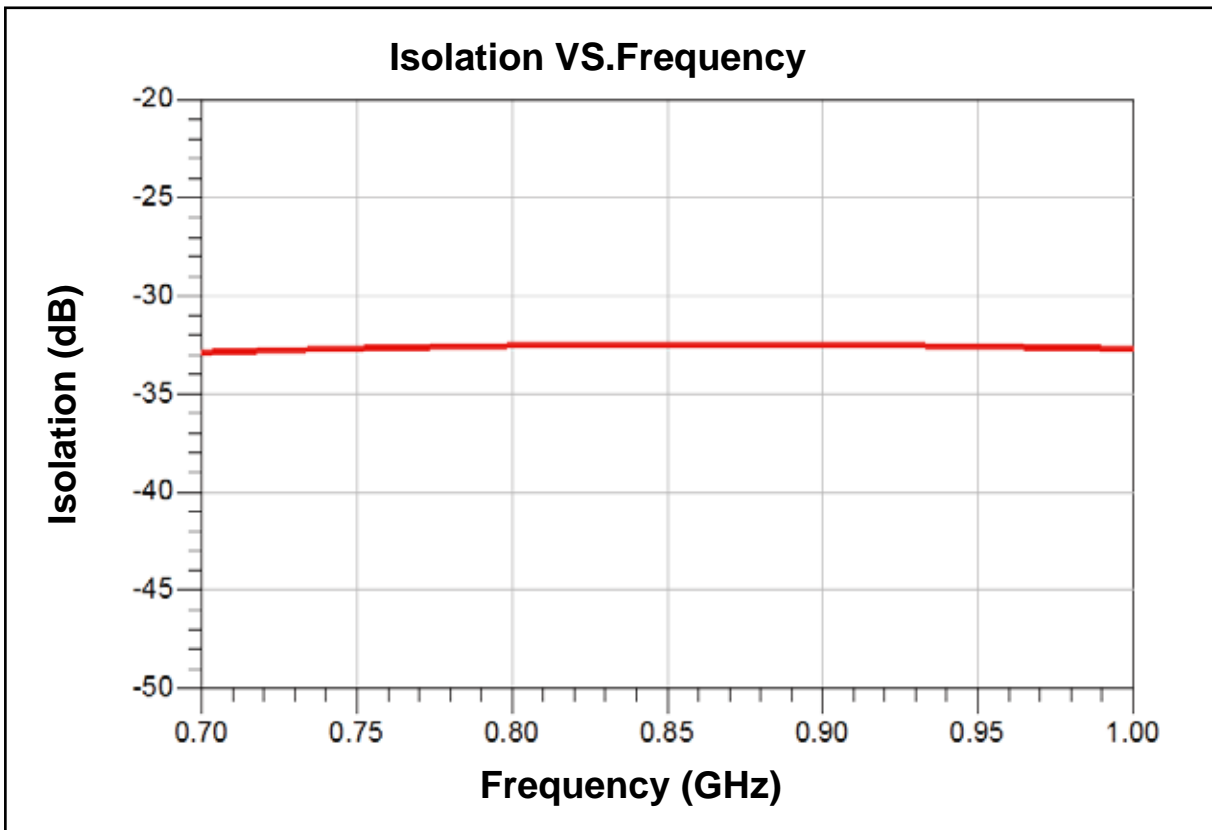

Data Sheet

HC0850U03-010

90 Degree Hybrid
820 MHz-900 MHz

Yantel
Key Patents Lead Microwave Tech

Yantel Corporation

Add : 3F, Building 3, Southern District 2 of Zhongguan Honghualing Industrial Park, Xili, Nanshan, Shenzhen, China

Tel : 86-755-8355-1886 Fax : 86-755-8355-2533

For detailed performance specs & shopping online see Yantel web site : www.yantel-corp.com