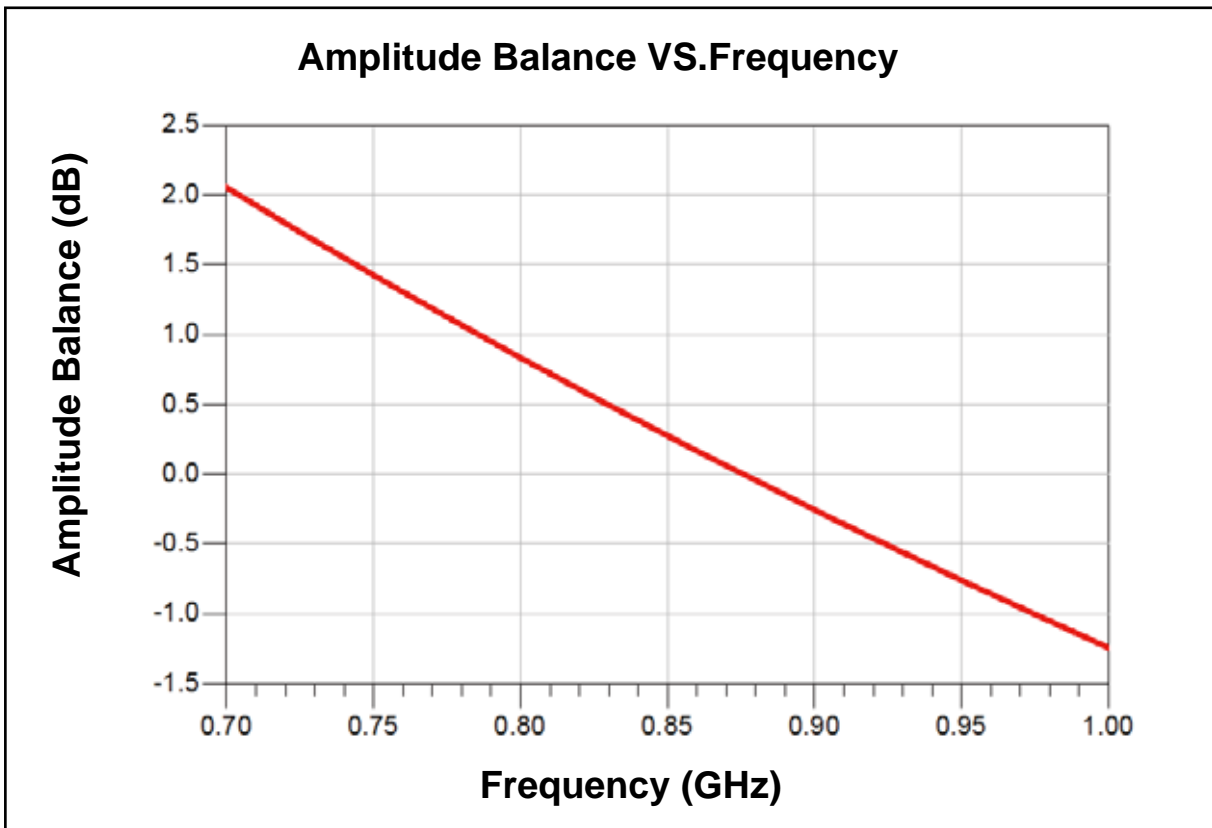

Tel : 86-755-8355-1886 Fax : 86-755-8355-2533

For detailed performance specs & shopping online see Yantel web site : www.yantel-corp.com

Data Sheet

HC0850U03-010

90 Degree Hybrid
820 MHz-900 MHz

Yantel
Key Patents Lead Microwave Tech