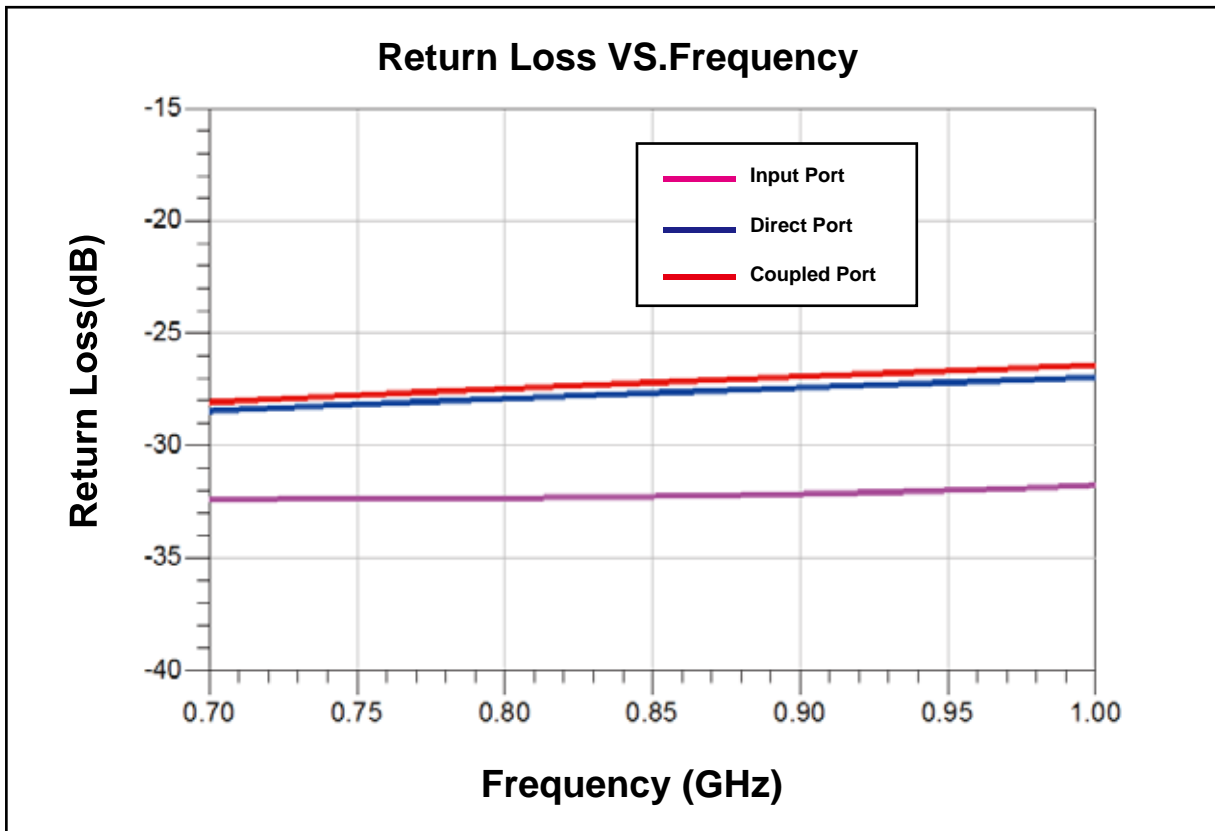

Data Sheet

HC0850U03-010

90 Degree Hybrid
820 MHz-900 MHz

Yantel
Key Patents Lead Microwave Tech

Yantel Corporation

Add : 3F, Building 3, Southern District 2 of Zhongguan Honghualing Industrial Park, Xili, Nanshan, Shenzhen, China