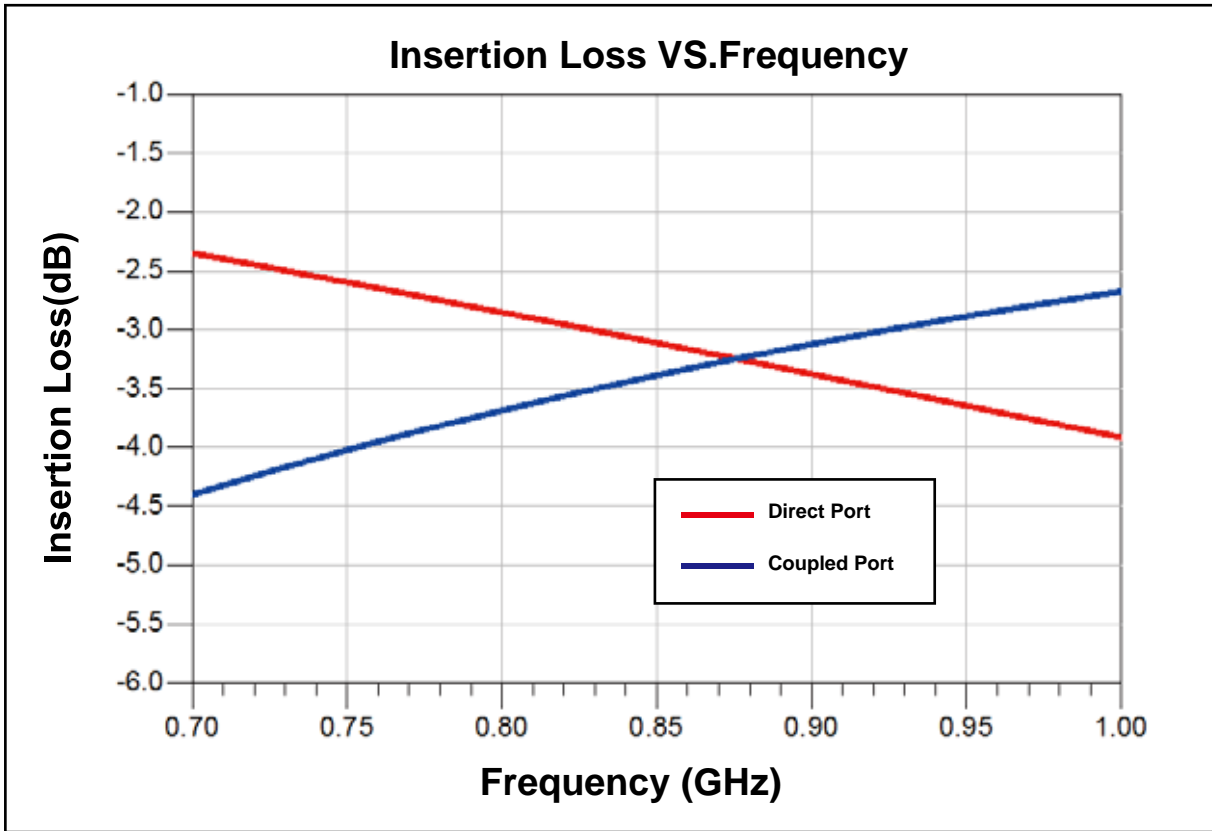

Data Sheet

HC0850U03-010

90 Degree Hybrid
820 MHz-900 MHz

Yantel
Key Patents Lead Microwave Tech

Yantel Corporation

Add : 3F, Building 3, Southern District 2 of Zhongguan Honghualing Industrial Park, Xili, Nanshan, Shenzhen, China

Tel : 86-755-8355-1886 Fax : 86-755-8355-2533

For detailed performance specs & shopping online see Yantel web site : www.yantel-corp.com