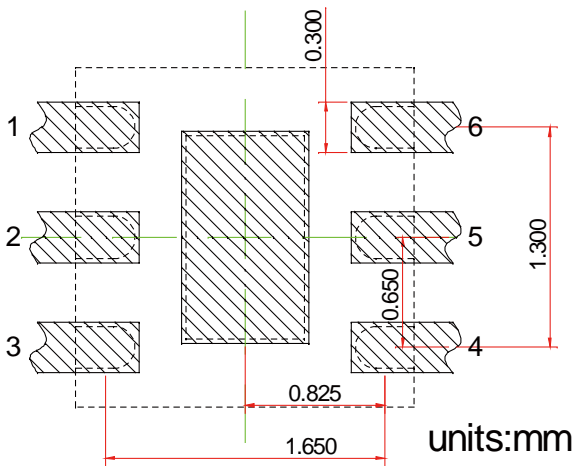

Tel : 86-755-8355-1886 Fax : 86-755-8355-2533

For detailed performance specs & shopping online see Yantel web site : www.yantel-corp.com

Data Sheet HC0850U03-010

90 Degree Hybrid
820 MHz-900 MHz

Yantel
Key Patents Lead Microwave Tech

Outline Drawing

Land Pattern

Recommended Land Pattern Top View

Notes: All dimensions show in millimeters

Pin Out

Pin #	Connection
1	IN
2	GND
3	ISOL
4	COUPLED
5	GND
6	DIRECT

Yantel Corporation

Add : 3F, Building 3, Southern District 2 of Zhongguan Honghualing Industrial Park, Xili, Nanshan, Shenzhen, China