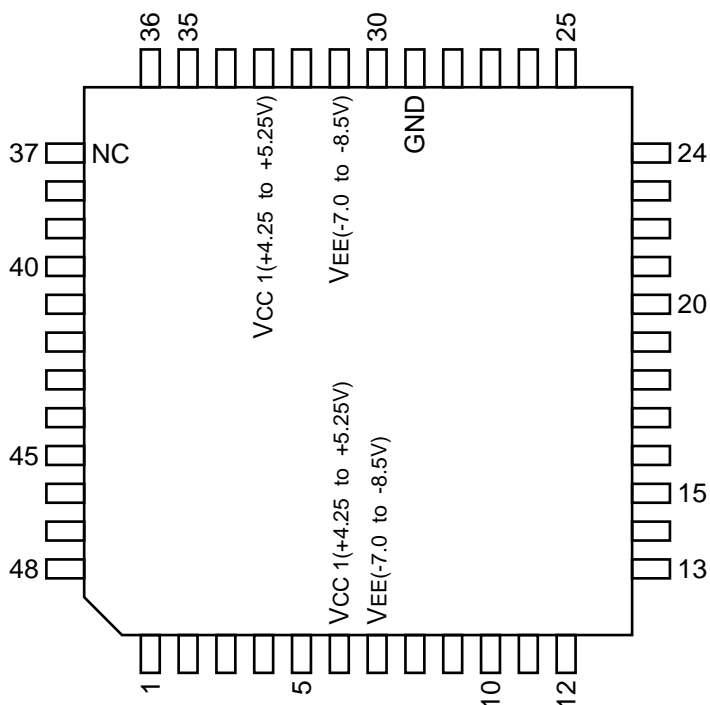

NTSC TFT-LIQUID CRYSTAL VIDEO SIGNAL CONTROLLER

—TOP VIEW—

PIN No.	I/O	SIGNAL	PIN No.	I/O	SIGNAL
1	I	SW	25	I	TINT
2	I	CONTRAST	26	I	VCO
3	I	EXT IN B	27	I	APC FILTER
4	I	EXT IN G	28	I	COM AMPLITUDE
5	I	EXT IN R	29	—	GND
6	—	VCC 1	30	O	COM OUT
7	—	VEE	31	—	VEE
8	—	NC	32	O	R OUT
9	I	ACC FILTER	33	—	Vcc 2
10	I	VIDEO IN	34	O	G OUT
11	I	COLOR	35	I	OUT DC DET
12	I	F ADJ	36	O	B OUT
13	O	AGC OUT	37	—	NC
14	I	AGC FILTER	38	I	RGB AMPLITUDE
15	O	TRAP OUT	39	I	FRP
16	I	CLAMP	40	I	RGB INV
17	I	APL	41	I	SUB BRIGHT B
18	O	H FILTER OUT	42	I	SUB BRIGHT R
19	I	SYNC SEP	43	I	BRIGHT
20	O	SYNC OUT	44	I	GAMMA 2
21	I	SYNC IN	45	I	GAMMA1
22	I	TIME CONSTANT	46	I	PEAK LIMITER
23	I	PICTURE	47	I	SUB CONTRAST B
24	I	KILLER FILTER	48	I	SUB CONTRAST R