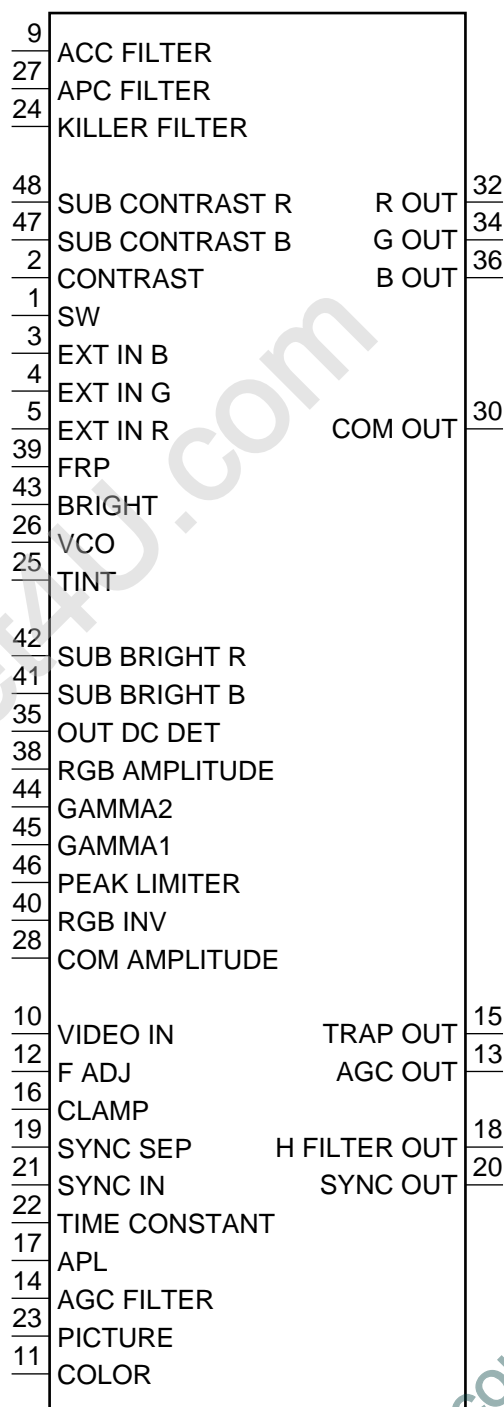

NTSC TFT-LIQUID CRYSTAL VIDEO SIGNAL CONTROLLER

—TOP VIEW—

PIN No.	I/O	SIGNAL	PIN No.	I/O	SIGNAL
1	I	SW	25	I	TINT
2	I	CONTRAST	26	I	VCO
3	I	EXT IN B	27	I	APC FILTER
4	I	EXT IN G	28	I	COM AMPLITUDE
5	I	EXT IN R	29	—	GND
6	—	VCC 1	30	O	COM OUT
7	—	VEE	31	—	VEE
8	—	NC	32	O	R OUT
9	I	ACC FILTER	33	—	Vcc 2
10	I	VIDEO IN	34	O	G OUT
11	I	COLOR	35	I	OUT DC DET
12	I	F ADJ	36	O	B OUT
13	O	AGC OUT	37	—	NC
14	I	AGC FILTER	38	I	RGB AMPLITUDE
15	O	TRAP OUT	39	I	FRP
16	I	CLAMP	40	I	RGB INV
17	I	APL	41	I	SUB BRIGHT B
18	O	H FILTER OUT	42	I	SUB BRIGHT R
19	I	SYNC SEP	43	I	BRIGHT
20	O	SYNC OUT	44	I	GAMMA 2
21	I	SYNC IN	45	I	GAMMA1
22	I	TIME CONSTANT	46	I	PEAK LIMITER
23	I	PICTURE	47	I	SUB CONTRAST B
24	I	KILLER FILTER	48	I	SUB CONTRAST R