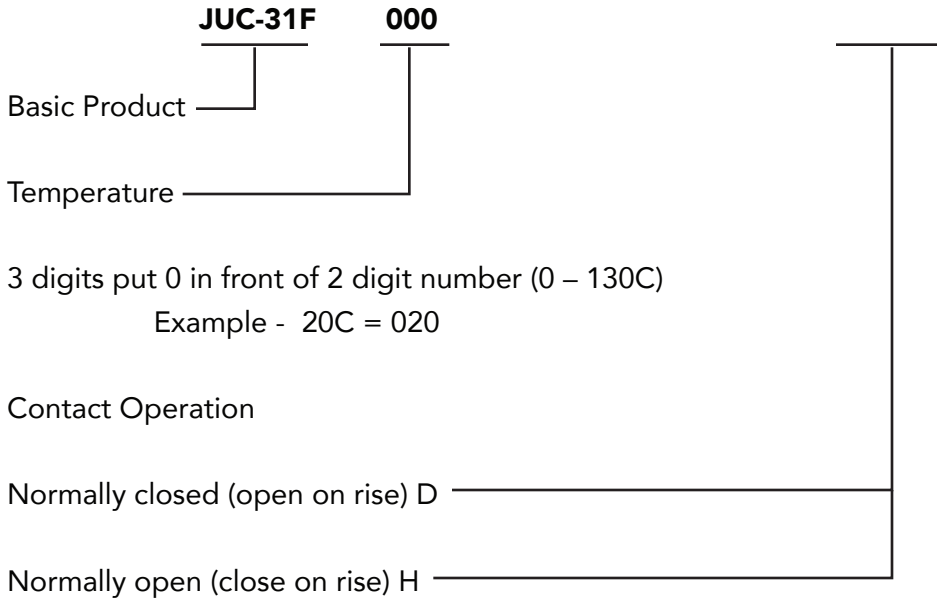

Calco JUC-31 Series

Ordering Information

All production orders shipped in plastic shipping tubes