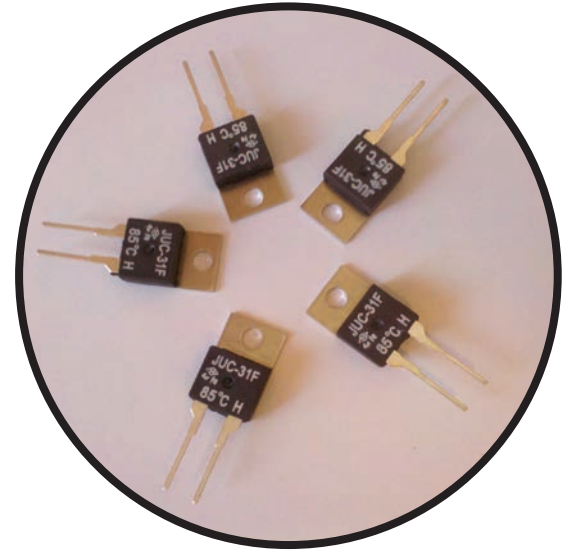

Calco JUC-31 Series

TO-220 PCB-Bimetal Disc Thermostat

ONLY MANUFACTURE OFFERING LOW TEMPERATURE AS LOW AS 0C (32F)

Features

- Temperature range 0C – 130C
- Rohs compliant per EU directive 2002/95/EC
- TO-220 international electronic package standard
- 100K cycles rating
- Designed for surface or air sensing for printed circuits and heat sinks
- Available in normally open/normally closed configuration

Description

The Calco JUC-31 series is a RoHs compliant, snap action SPST bimetallic thermostat which provides accurate sensing capabilities in a single device. The JUC-31 Series conforms to IEP standards Y220/TO220.

Therefore they may be automatically placed and soldered in a pick/place applications, ideal for printed circuit boards

Factory calibrated 0C-130C in 5C increments.

Applications

- Power supplies
- Medical devices
- Test equipment
- Refrigeration
- HVAC
- PCB