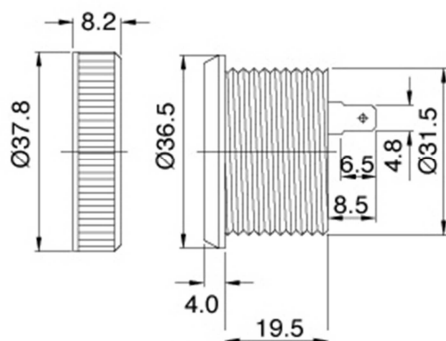

.:Shape

KPEG750

Rated Frequency (Hz)	3,600±500
Operating Voltage Range (V.D.C.)	4~28
Current Consumption (mA)	Max.8@12VDC
Sound Pressure Level (dB)	Min.80dB@30cm / 12VDC
Rated Voltage	12
Tone	Continuous
Operating Temperature (°C)	-30 ~ +85
Storage Temperature (°C)	-40 ~ +95
Weight (Gram)	18.5
Material	ABS UL-94 1/16" HB (Gray)

.:Dimension

Top View

Tol : ±0.5 Unit : mm

.:Characteristic / Schematic Diagram