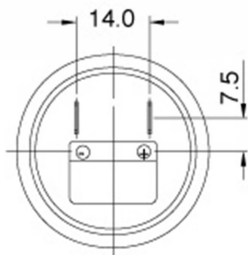

.:Shape

KPEG750

Rated Frequency (Hz)	3,600±500
Operating Voltage Range (V.D.C.)	4~28
Current Consumption (mA)	Max.8@12VDC
Sound Pressure Level (dB)	Min.80dB@30cm / 12VDC
Rated Voltage	12
Tone	Continuous
Operating Temperature (°C)	-30 ~ +85
Storage Temperature (°C)	-40 ~ +95
Weight (Gram)	18.5
Material	ABS UL-94 1/16" HB (Gray)

.:Dimension

Top View

Tol : ±0.5 Unit : mm

.:Characteristic / Schematic Diagram