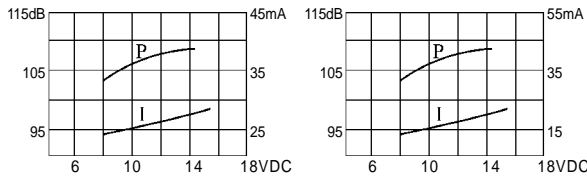

Piezo Audio Indicator

KPI-3010series Piezo Buzzer

Model No	KPI-3010	KPI-3010-03	KPI-3010-09
Rated Voltage	12VDC	3VDC	9VDC
Operating Voltage	3-24VDC	1.5-5VDC	6-15VDC
Max. Rated Current	15mA at 12VDC	25mA at 3VDC	25mA at 9VDC
Min. Sound Pressure Level	90dB at 12VDC/30cm	85dB at 3VDC/30cm	88dB at 9VDC/30cm
Resonant Frequency	3.9j±0.5KHz	3.7j±0.5KHz	3.9j±0.5KHz
Tone Nature	Continuous	Continuous	Continuous
Operating Temperature	-20~+80jæ	-20~+80jæ	-20~+80jæ
Weight	8g	8g	8g

* Value applying at rated voltage

color Black
PC Housing Material
Pin Terminal

DIMENSIONS

Side View

Top View

all dimensions are in mm

KPI-4320 series Piezo Buzzer

Model No	KPI-4323	KPI-4324
Rated Voltage	12VDC	12VDC
Operating Voltage	6-28VDC	6-28VDC
Max. Rated Current	20mA at 12VDC	20mA at 12VDC
Min. Sound Pressure Level	80dB at 12VDC/60cm	80dB at 12VDC/60cm
Resonant Frequency	2.9j±0.5 KHz	2.9j±0.5 KHz
Tone Nature	Continuous + Slow Pulse	Continuous + Fast Pulse
Operating Temperature	-20~+80jæ	-20~+80jæ
Weight	40g	40g