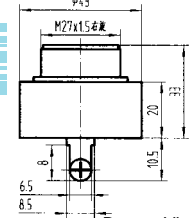

* Value applying at rated voltage

color Black
PC Housing Material
Screw Terminal

DIMENSIONS

Top View

Side View

Back View

Bottom View
all dimensions are in mm

The information contained herein is believed to be correct, but no guarantee for accuracy, completeness, DSW Electronics Ltd. reserves the right to make changes without notification.