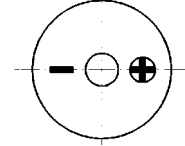

* Value applying at rated voltage

color Black
PC Housing Material
Pin Terminal

DIMENSIONS

Side View

Top View

all dimensions are in mm

KPI-4320 series Piezo Buzzer

Model No	KPI-4323	KPI-4324
Rated Voltage	12VDC	12VDC
Operating Voltage	6-28VDC	6-28VDC
Max. Rated Current	20mA at 12VDC	20mA at 12VDC
Min. Sound Pressure Level	80dB at 12VDC/60cm	80dB at 12VDC/60cm
Resonant Frequency	2.9j±0.5 KHz	2.9j±0.5 KHz
Tone Nature	Continuous + Slow Pulse	Continuous + Fast Pulse
Operating Temperature	-20~+80jæ	-20~+80jæ
Weight	40g	40g