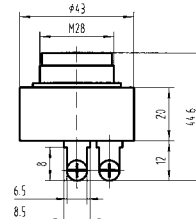

* Value applying at rated voltage

color Black
PBT Housing Material
Screw Terminal

DIMENSIONS

Bottom View

Top View

Back View

Side View
all dimensions are in mm

KPI-4320 series Piezo Buzzer

* Value applying at rated voltage

color Black
PC Housing Material
Screw Terminal

DIMENSIONS

Top View

Side View

Back View

Bottom View
all dimensions are in mm

The information contained herein is believed to be correct, but no guarantee for accuracy, completeness, DSW Electronics Ltd. reserves the right to make changes without notification.