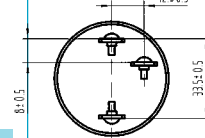

Piezo Audio Indicator

KPI-3010series Piezo Buzzer

Model No	KPI-3010	KPI-3010-03	KPI-3010-09
Rated Voltage	12VDC	3VDC	9VDC
Operating Voltage	3-24VDC	1.5-5VDC	6-15VDC
Max. Rated Current	15mA at 12VDC	25mA at 3VDC	25mA at 9VDC
Min. Sound Pressure Level	90dB at 12VDC/30cm	85dB at 3VDC/30cm	88dB at 9VDC/30cm
Resonant Frequency	3.9j±0.5KHz	3.7j±0.5KHz	3.9j±0.5KHz
Tone Nature	Continuous	Continuous	Continuous
Operating Temperature	-20~+80jæ	-20~+80jæ	-20~+80jæ
Weight	8g	8g	8g

* Value applying at rated voltage

color Black
PC Housing Material
Pin Terminal

DIMENSIONS

Side View

Top View

all dimensions are in mm

KPI-4320 series Piezo Buzzer

Model No	KPI-4323	KPI-4324
Rated Voltage	12VDC	12VDC
Operating Voltage	6-28VDC	6-28VDC
Max. Rated Current	20mA at 12VDC	20mA at 12VDC
Min. Sound Pressure Level	80dB at 12VDC/60cm	80dB at 12VDC/60cm
Resonant Frequency	2.9j±0.5 KHz	2.9j±0.5 KHz
Tone Nature	Continuous + Slow Pulse	Continuous + Fast Pulse
Operating Temperature	-20~+80jæ	-20~+80jæ
Weight	40g	40g

* Value applying at rated voltage

color Black
PBT Housing Material
Screw Terminal

DIMENSIONS

Bottom View

Top View

Back View

Side View
all dimensions are in mm

KPI-4320 series Piezo Buzzer

* Value applying at rated voltage

color Black
PC Housing Material
Screw Terminal

DIMENSIONS

Top View

Side View

Back View

Bottom View
all dimensions are in mm

The information contained herein is believed to be correct, but no guarantee for accuracy, completeness, DSW Electronics Ltd. reserves the right to make changes without notification.