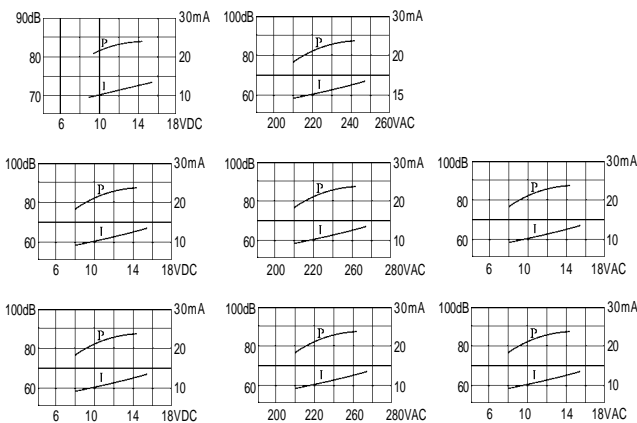

* Value applying at rated voltage

color Black
PC Housing Material
Pin Terminal

DIMENSIONS

Side View

Top View

all dimensions are in mm

KPI-4320 series Piezo Buzzer

Model No	KPI-4323	KPI-4324
Rated Voltage	12VDC	12VDC
Operating Voltage	6-28VDC	6-28VDC
Max. Rated Current	20mA at 12VDC	20mA at 12VDC
Min. Sound Pressure Level	80dB at 12VDC/60cm	80dB at 12VDC/60cm
Resonant Frequency	2.9j±0.5 KHz	2.9j±0.5 KHz
Tone Nature	Continuous + Slow Pulse	Continuous + Fast Pulse
Operating Temperature	-20~+80jæ	-20~+80jæ
Weight	40g	40g

* Value applying at rated voltage

color Black
PBT Housing Material
Screw Terminal

DIMENSIONS

Bottom View

Top View

Back View

Side View
all dimensions are in mm

KPI-4320 series Piezo Buzzer

Model No	KPI-4320	KPI-4320-230	KPI-4321	KPI-4321-230	KPI-4321-12	KPI-4322	KPI-4322-230	KPI-4322-12
Rated Voltage	12VDC	230VAC	12VDC	230VAC	12VAC	12VDC	230VAC	12VAC
Operating Voltage	6-28VDC	200-240VAC	6-28VDC	200-240VAC	8-15VAC	6-28VDC	200-240VAC	8-15VAC
Max. Rated Current	20mA at 12VDC	20mA at 230VAC/DC	20mA at 12VDC	20mA at 230VAC	20mA at 12VAC	20mA at 12VDC	20mA at 230VAC	20mA at 12VAC
Min. Sound Pressure Level	80dB at 12VDC/60cm	80dB at 230VAC/60cm	80dB at 12VDC/60cm	80dB at 230VAC/60cm	80dB at 12VAC/60cm	80dB at 12VDC/60cm	80dB at 230VAC/60cm	80dB at 12VAC/60cm
Resonant Frequency	2.9j±0.5KHz	2.9j±0.5KHz	2.9j±0.5KHz	2.9j±0.5KHz	2.9j±0.5KHz	2.9j±0.5KHz	2.9j±0.5KHz	2.9j±0.5KHz
Tone Nature	Continuous	Continuous	Slow Pulse	Slow Pulse	Slow Pulse	Fast Pulse	Fast Pulse	Fast Pulse
Operating Temperature	-20~+80jæ	-20~+80jæ	-20~+80jæ	-20~+80jæ	-20~+80jæ	-20~+80jæ	-20~+80jæ	-20~+80jæ
Weight	40g	40g	40g	40g	40g	40g	40g	40g

* Value applying at rated voltage

color Black
PC Housing Material
Screw Terminal

DIMENSIONS

Top View

Side View

Back View

Bottom View
all dimensions are in mm

The information contained herein is believed to be correct, but no guarantee for accuracy, completeness, DSW Electronics Ltd. reserves the right to make changes without notification.