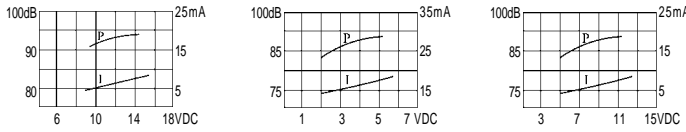

Piezo Audio Indicator

KPI-3010series Piezo Buzzer

Model No	KPI-3010	KPI-3010-03	KPI-3010-09
Rated Voltage	12VDC	3VDC	9VDC
Operating Voltage	3-24VDC	1.5-5VDC	6-15VDC
Max. Rated Current	15mA at 12VDC	25mA at 3VDC	25mA at 9VDC
Min. Sound Pressure Level	90dB at 12VDC/30cm	85dB at 3VDC/30cm	88dB at 9VDC/30cm
Resonant Frequency	3.9j±0.5KHz	3.7j±0.5KHz	3.9j±0.5KHz
Tone Nature	Continuous	Continuous	Continuous
Operating Temperature	-20~+80jæ	-20~+80jæ	-20~+80jæ
Weight	8g	8g	8g

* Value applying at rated voltage

color Black
PC Housing Material
Pin Terminal

DIMENSIONS

Side View

Top View

all dimensions are in mm

KPI-4320 series Piezo Buzzer

Model No	KPI-4323	KPI-4324
Rated Voltage	12VDC	12VDC
Operating Voltage	6-28VDC	6-28VDC
Max. Rated Current	20mA at 12VDC	20mA at 12VDC
Min. Sound Pressure Level	80dB at 12VDC/60cm	80dB at 12VDC/60cm
Resonant Frequency	2.9j±0.5 KHz	2.9j±0.5 KHz
Tone Nature	Continuous + Slow Pulse	Continuous + Fast Pulse
Operating Temperature	-20~+80jæ	-20~+80jæ
Weight	40g	40g