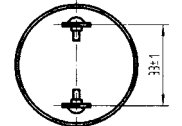

* Value applying at rated voltage

color Black
PC Housing Material
Screw Terminal

DIMENSIONS

Top View

Side View

Back View

Bottom View
all dimensions are in mm

The information contained herein is believed to be correct, but no guarantee for accuracy, completeness, DSW Electronics Ltd. reserves the right to make changes without notification.