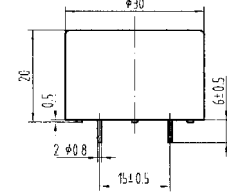

* Value applying at rated voltage

color Black
PC Housing Material
Pin Terminal

DIMENSIONS

Side View

Top View

all dimensions are in mm

KPI-4320 series Piezo Buzzer

Model No	KPI-4323	KPI-4324
Rated Voltage	12VDC	12VDC
Operating Voltage	6-28VDC	6-28VDC
Max. Rated Current	20mA at 12VDC	20mA at 12VDC
Min. Sound Pressure Level	80dB at 12VDC/60cm	80dB at 12VDC/60cm
Resonant Frequency	2.9j±0.5 KHz	2.9j±0.5 KHz
Tone Nature	Continuous + Slow Pulse	Continuous + Fast Pulse
Operating Temperature	-20~+80jæ	-20~+80jæ
Weight	40g	40g

* Value applying at rated voltage

color Black
PC Housing Material
Screw Terminal

DIMENSIONS

Top View

Side View

Back View

Bottom View
all dimensions are in mm

The information contained herein is believed to be correct, but no guarantee for accuracy, completeness, DSW Electronics Ltd. reserves the right to make changes without notification.