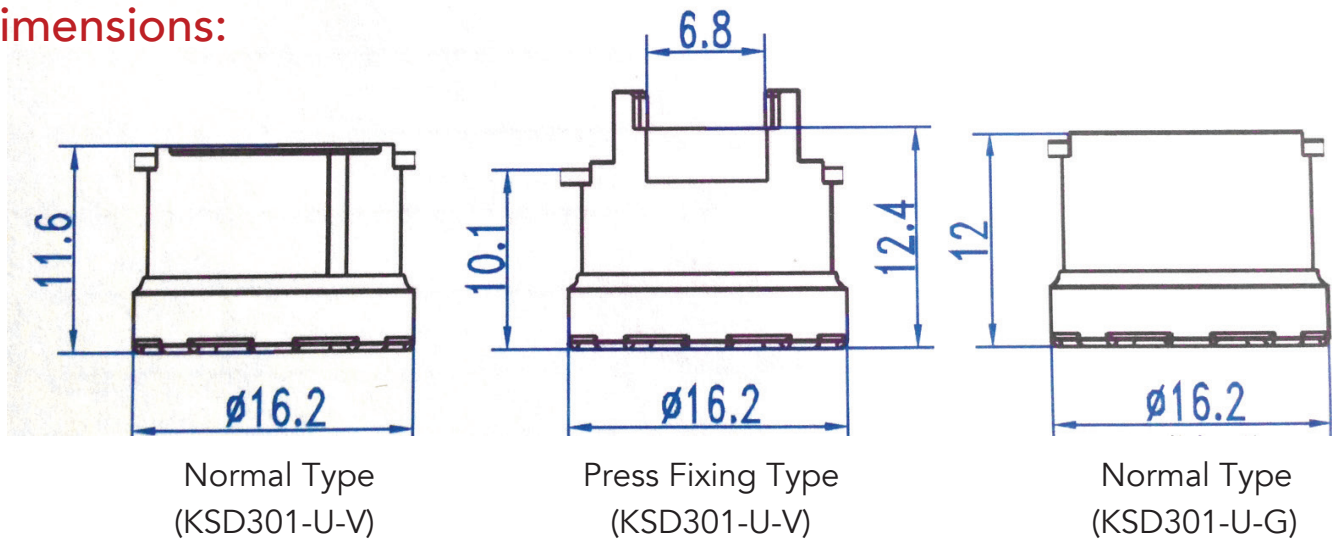

KSD301-U-V / KSD301-U-G

BIMETAL THERMOSTAT

The KSD301-U Series Thermostat is specifically designed for appliances with one shot over-heat protection and prevention of excessive temperature rise. It can be customized to reset below the low temperature of -35°C, or never reset. It can be used in the appliance with excessive temperature protection such as toasters, copy machine sand printers to name a few.

KSD301-U-V	One shot type, resin base, OT 170°C Max
KSD301-U-G	One shot type, ceramic base, OT 220°C Max

Dimensions:

Phone: 330-966-3796
Fax: 330-408-7085
sales@calcoelectric.com
2381 Locust St. S., Unit #6
Canal Fulton OH, 44614
www.calcoelectric.com